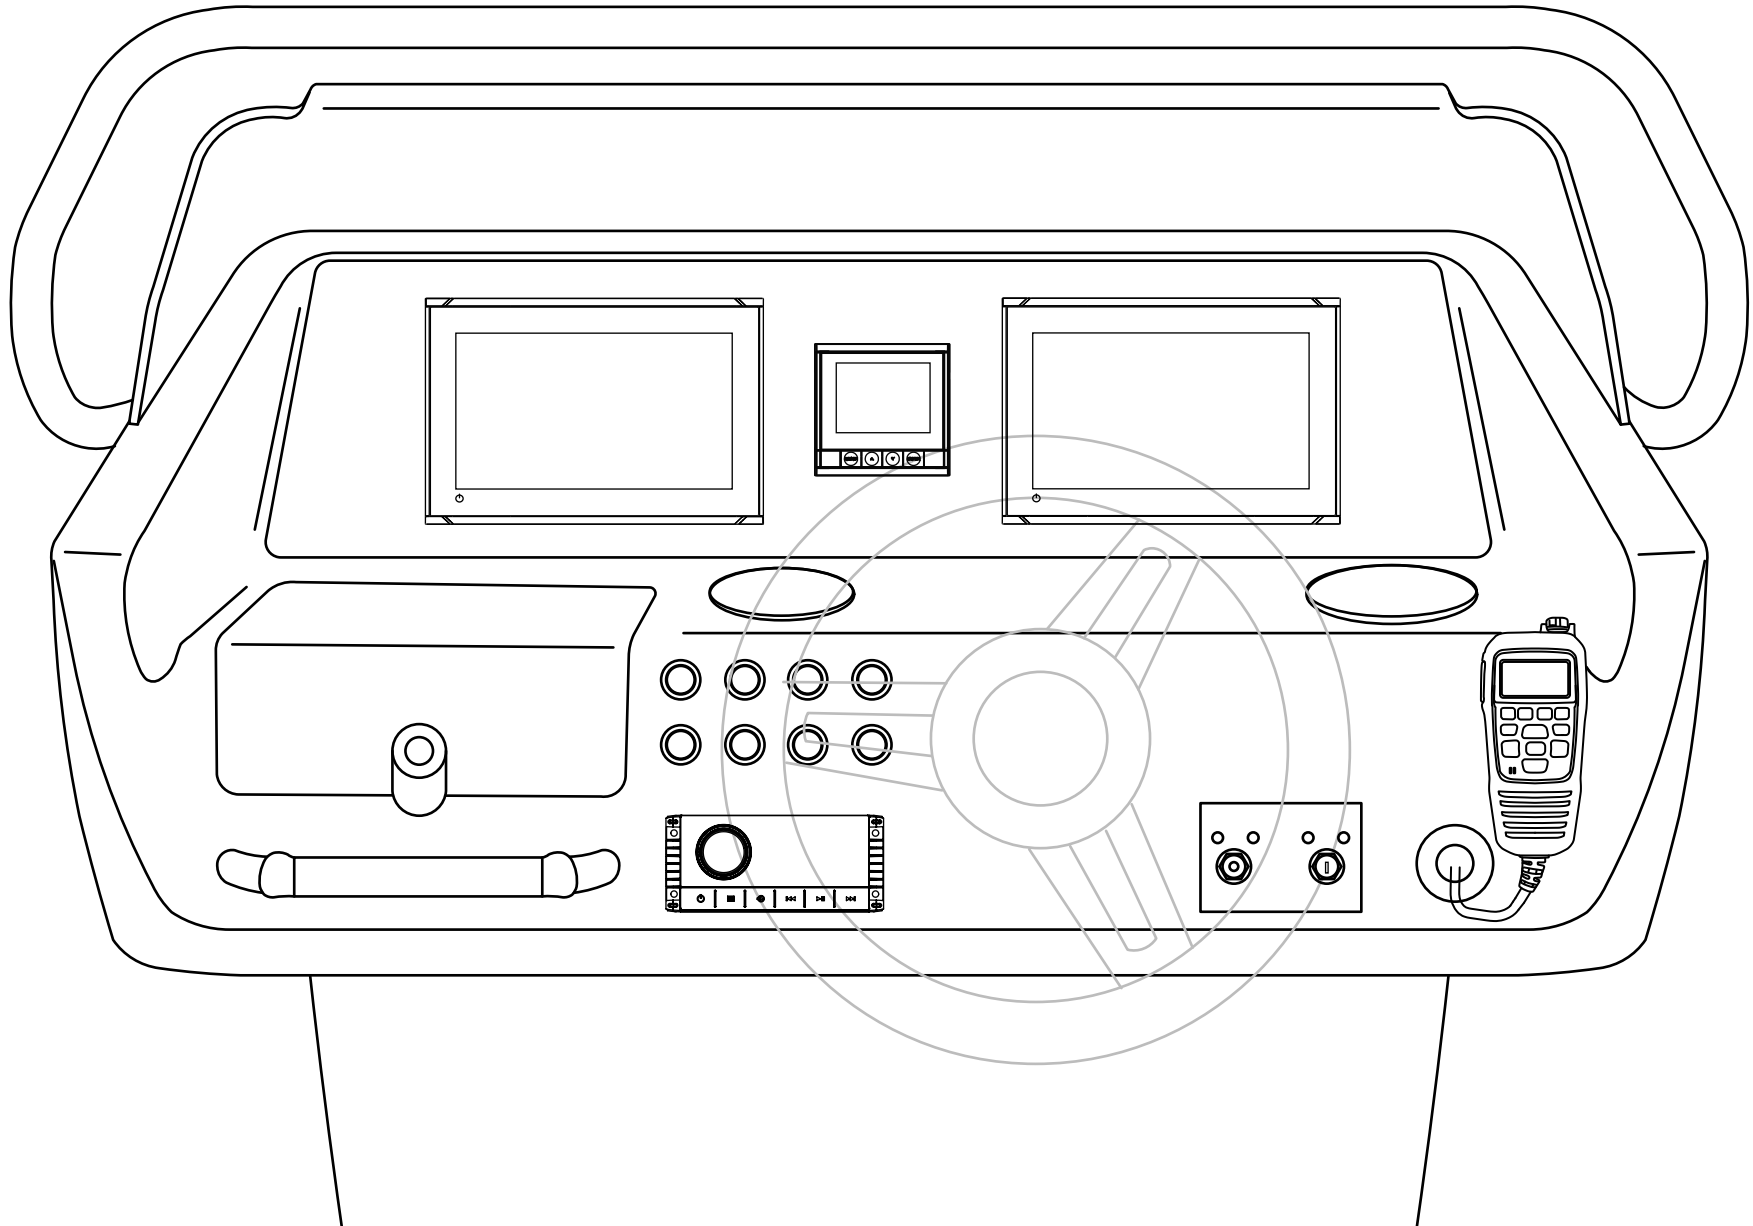

Honda side mount with single GO12

WALKER BAY

Honda side mount with double GO12

WALKER BAY

Honda side mount with single GO9

WALKER BAY

Honda side mount with double GO9

WALKER BAY

Honda top mount with single GO12

WALKER BAY

Honda top mount with double GO12

WALKER BAY

Honda top mount with single GO9

WALKER BAY

Honda top mount with double GO9

WALKER BAY