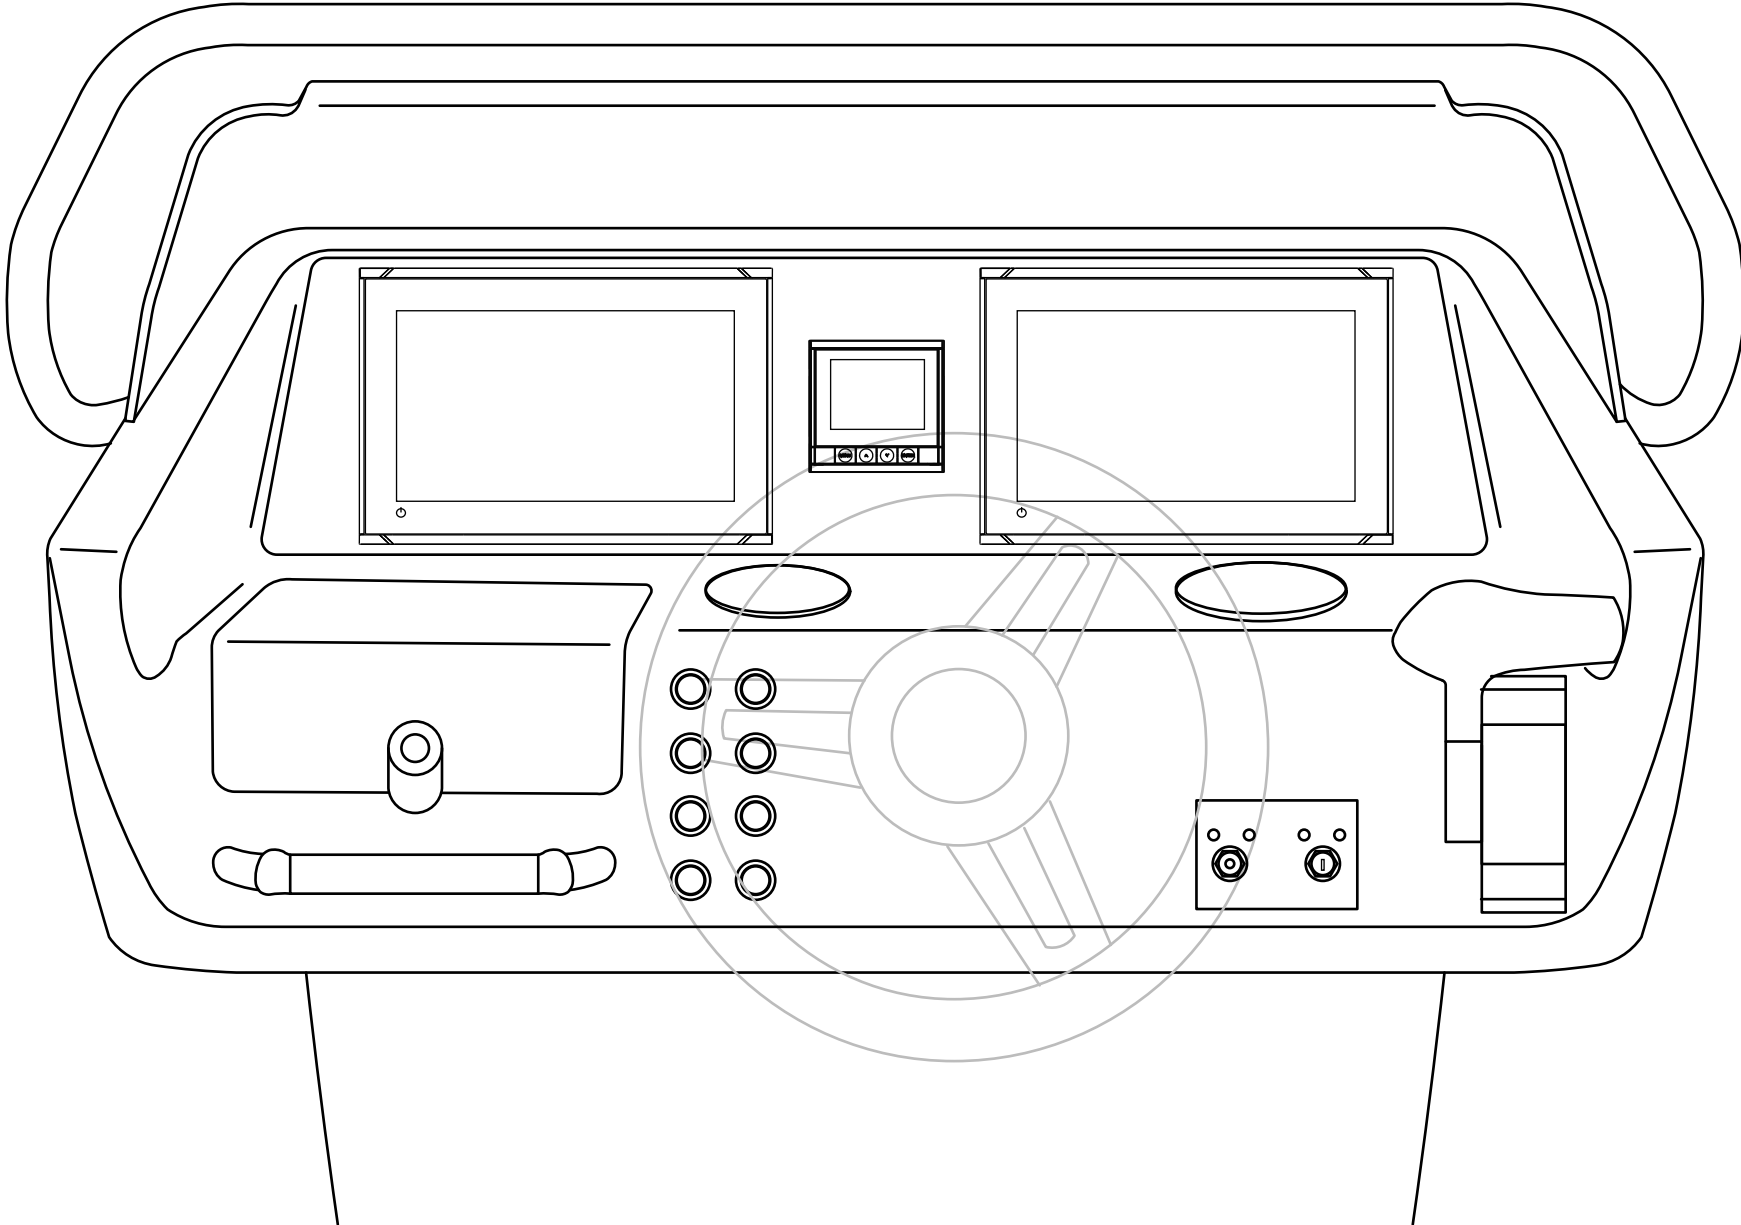

Honda side mount with single GO12

WALKER BAY

Honda side mount with double GO12

WALKER BAY

Honda side mount with single GO9

WALKER BAY

Honda side mount with double GO9

WALKER BAY

Honda top mount with single GO12

WALKER BAY

Honda top mount with double GO12

WALKER BAY

Honda top mount with single GO9

WALKER BAY

Honda top mount with double GO9

WALKER BAY