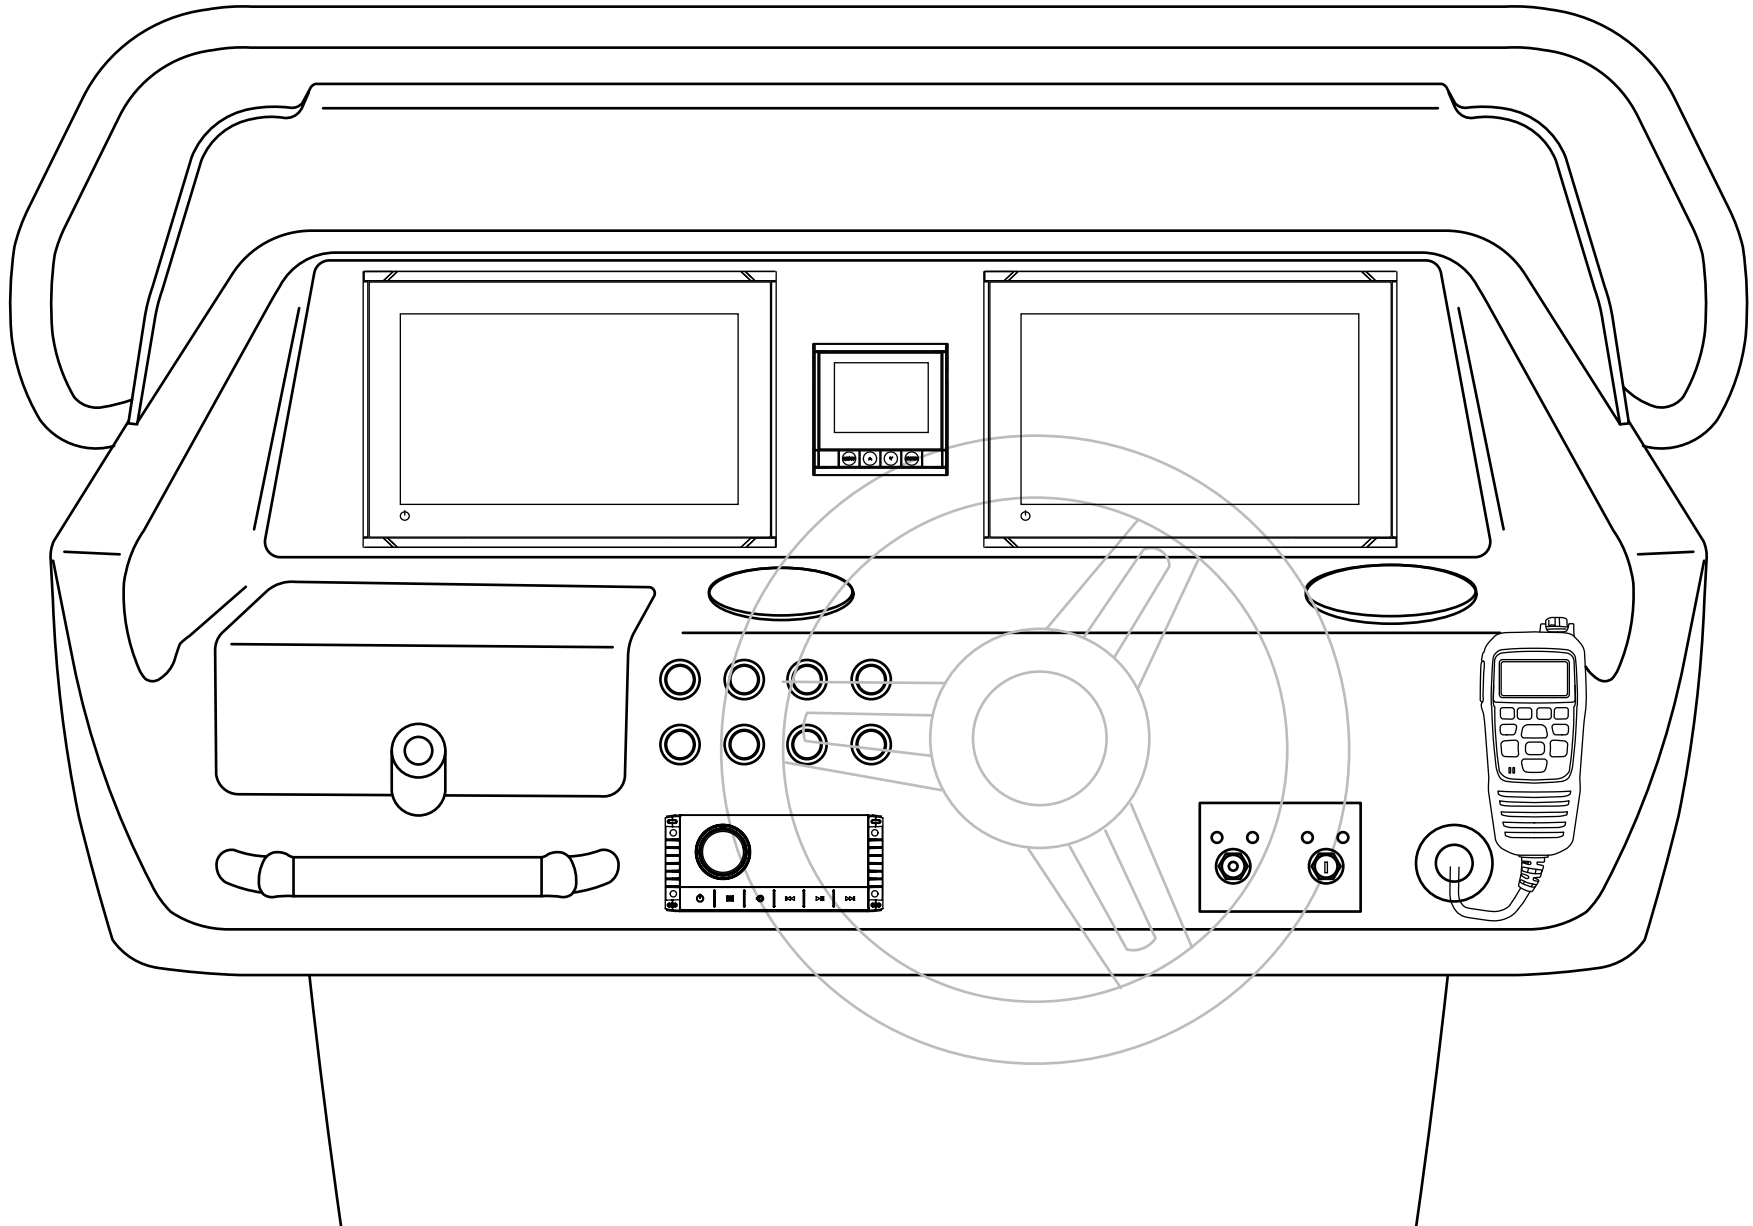

Honda side mount with single GO12

WALKER BAY

Honda side mount with double GO12

WALKER BAY

Honda side mount with single GO9

WALKER BAY

Honda side mount with double GO9

WALKER BAY

Honda top mount with single GO12

WALKER BAY

Honda top mount with double GO12

WALKER BAY

Honda top mount with single GO9

WALKER BAY

Honda top mount with double GO9

WALKER BAY