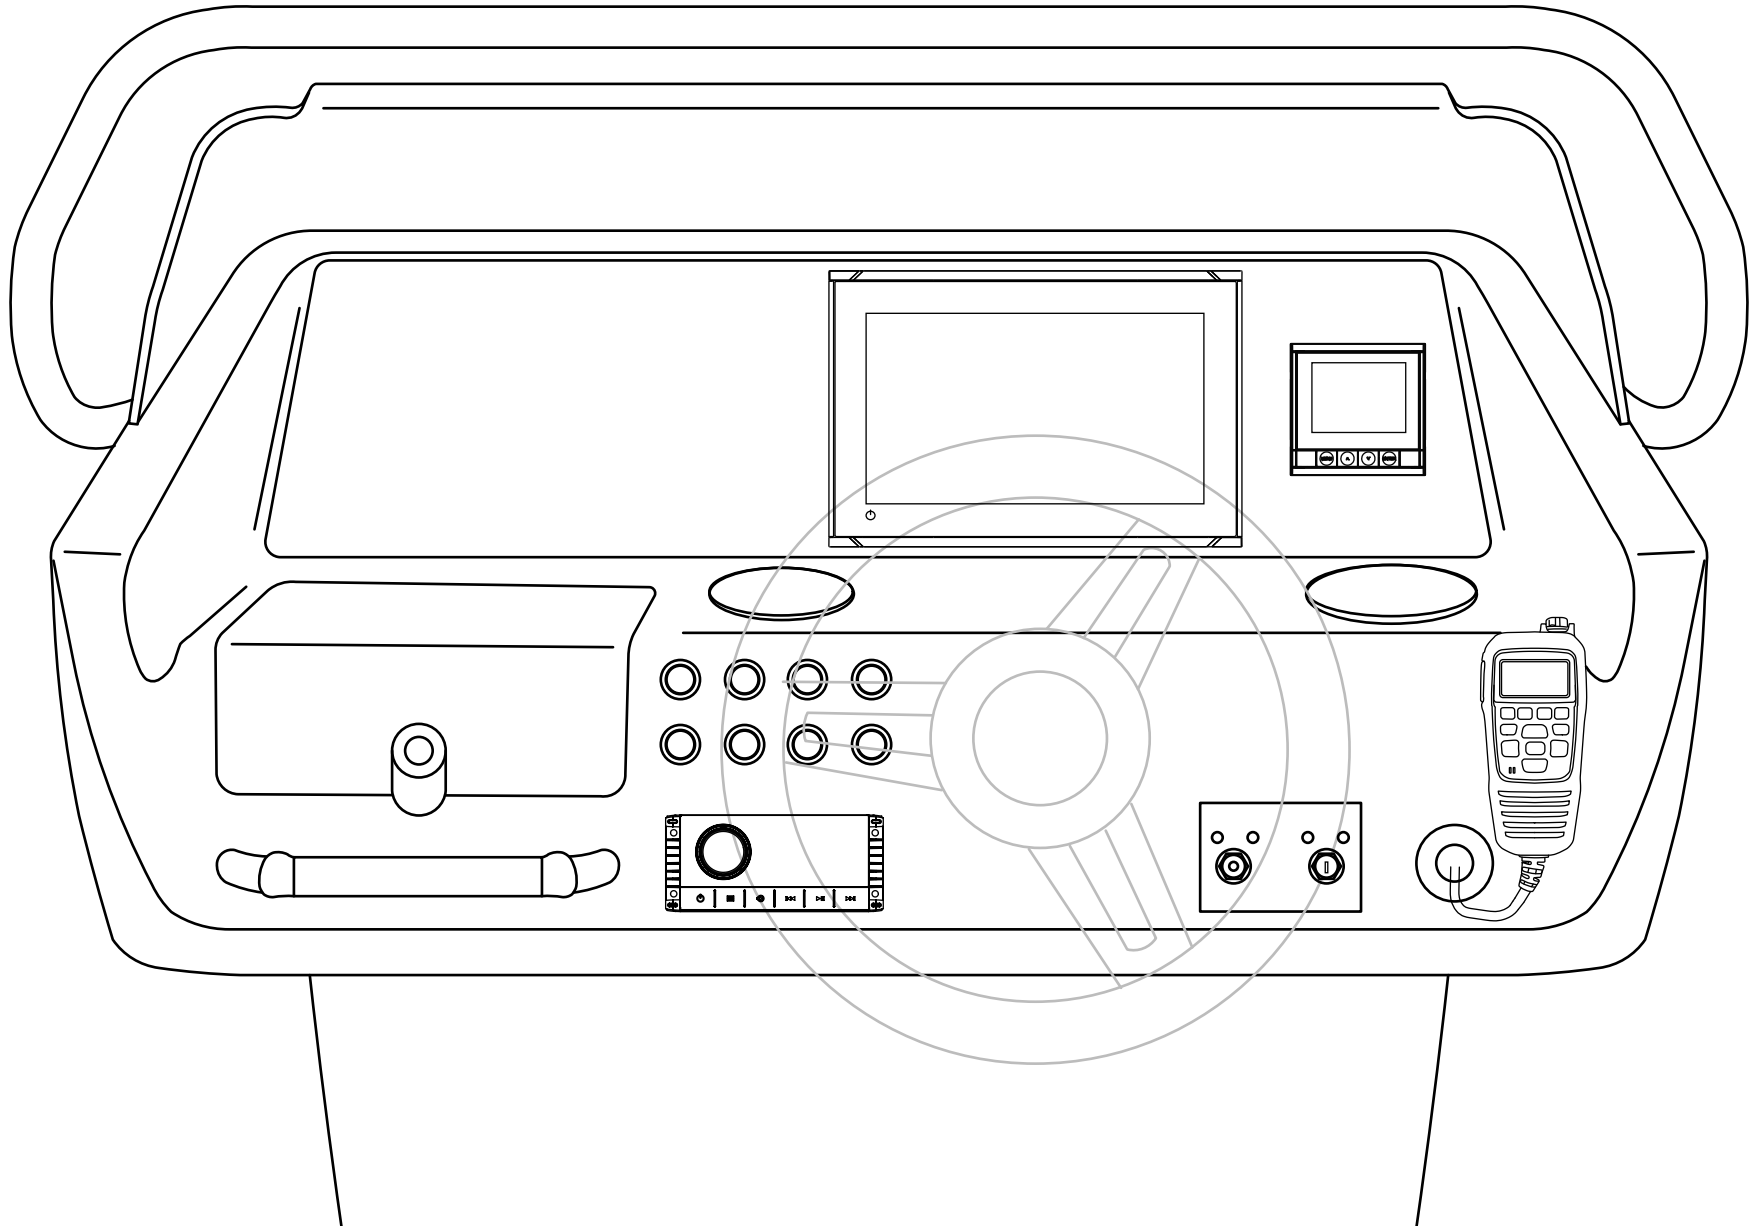

Honda side mount with single GO12

WALKER BAY

Honda side mount with double GO12

WALKER BAY

Honda side mount with single GO9

WALKER BAY

Honda side mount with double GO9

WALKER BAY

Honda top mount with single GO12

WALKER BAY

Honda top mount with double GO12

WALKER BAY

Honda top mount with single GO9

WALKER BAY

Honda top mount with double GO9

WALKER BAY