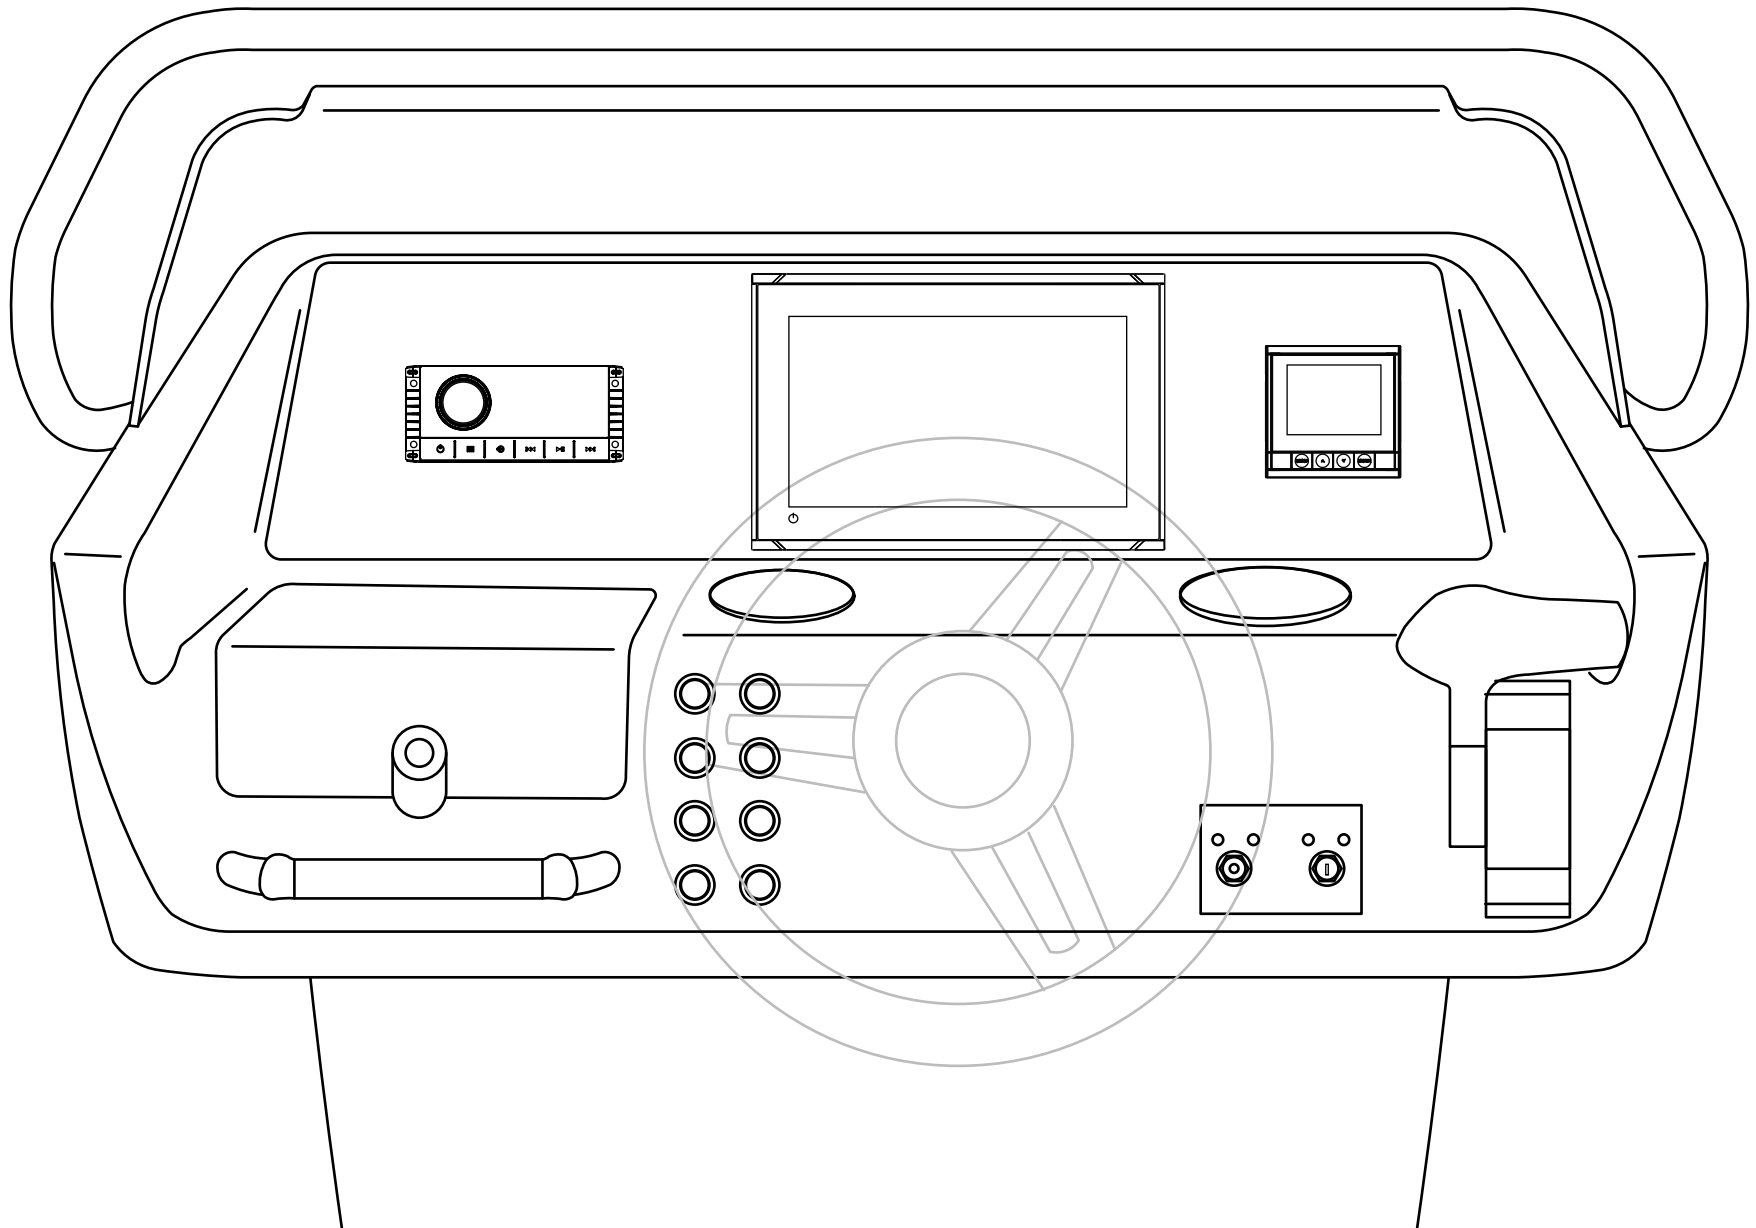

Honda side mount with single GO12

WALKER BAY

Honda side mount with double GO12

WALKER BAY

Honda side mount with single GO9

WALKER BAY

Honda side mount with double GO9

WALKER BAY

Honda top mount with single GO12

WALKER BAY

Honda top mount with double GO12

WALKER BAY

Honda top mount with single GO9

WALKER BAY

Honda top mount with double GO9

WALKER BAY