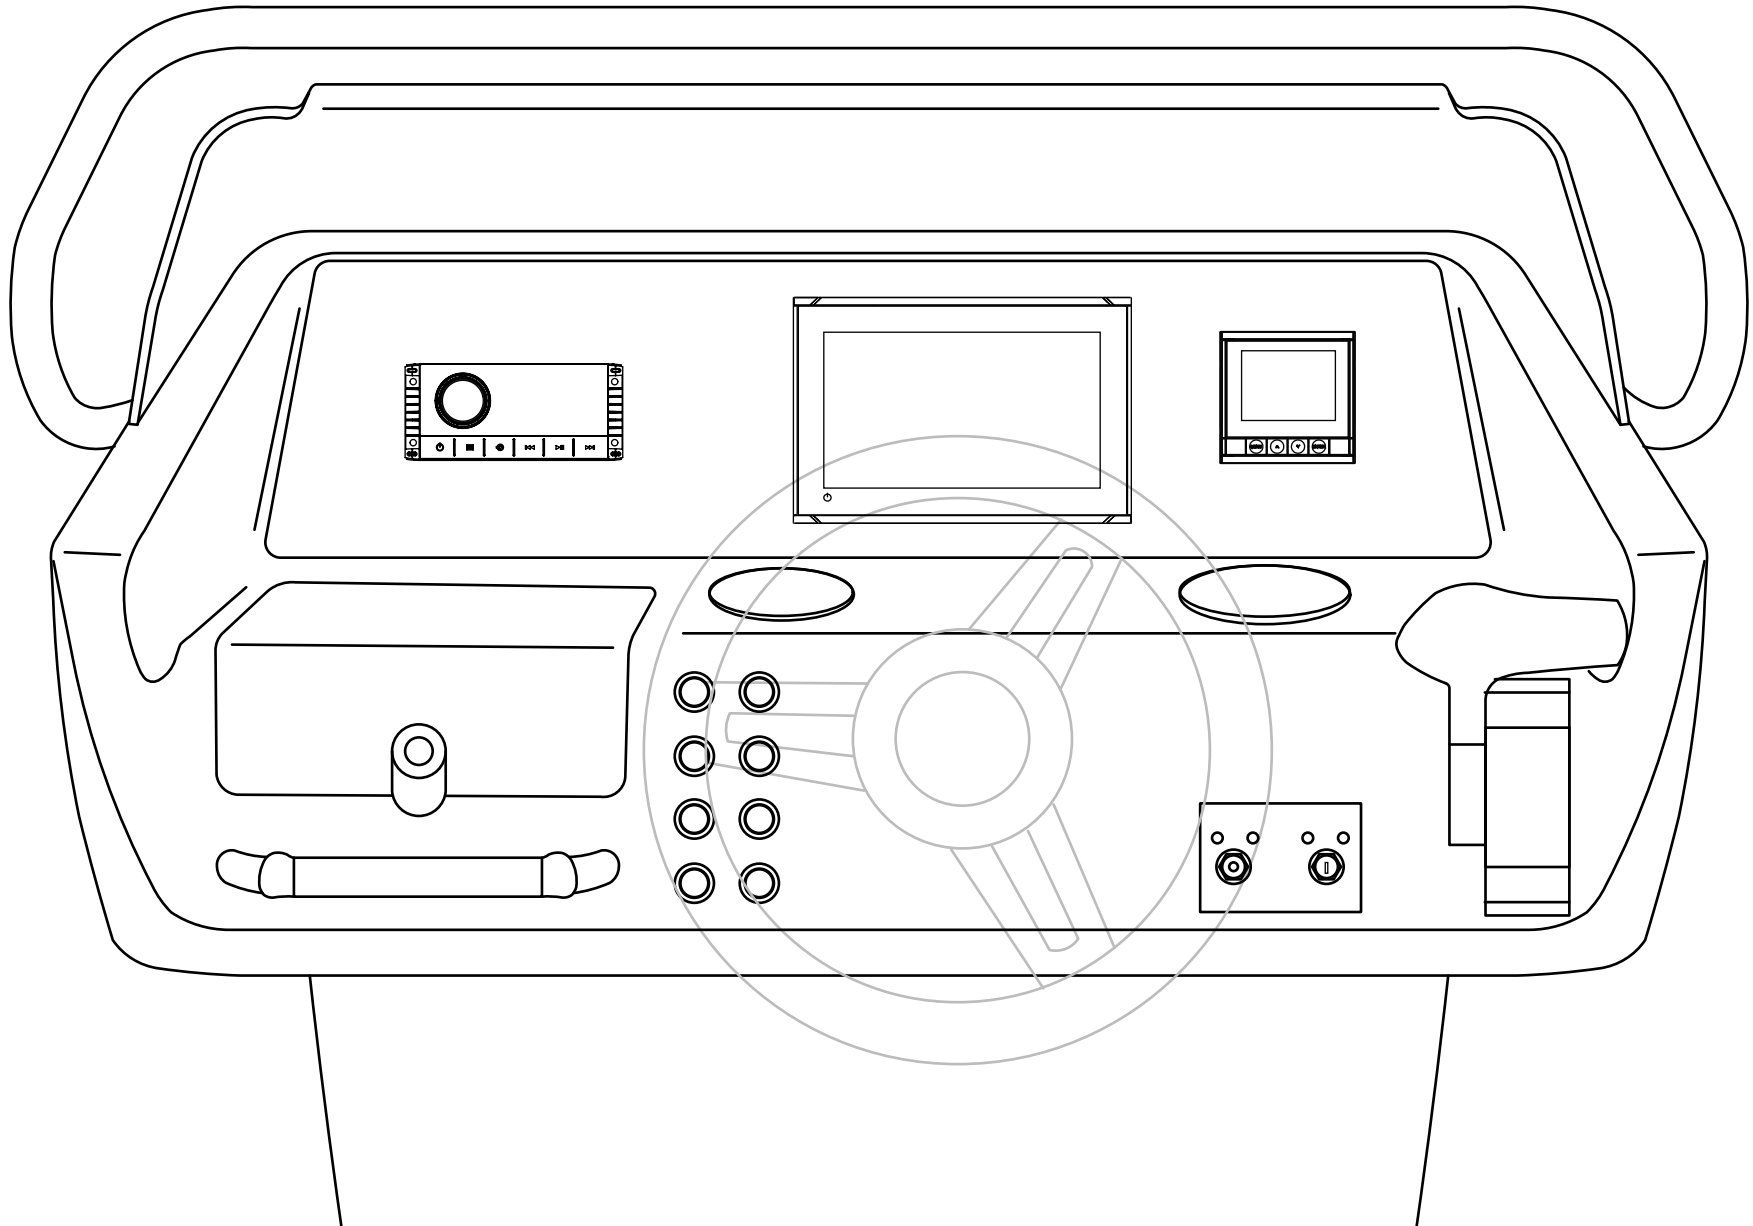

Honda side mount with single GO12

WALKER BAY

Honda side mount with double GO12

WALKER BAY

Honda side mount with single GO9

WALKER BAY

Honda side mount with double GO9

WALKER BAY

Honda top mount with single GO12

WALKER BAY

Honda top mount with double GO12

WALKER BAY

Honda top mount with single GO9

WALKER BAY

Honda top mount with double GO9

WALKER BAY