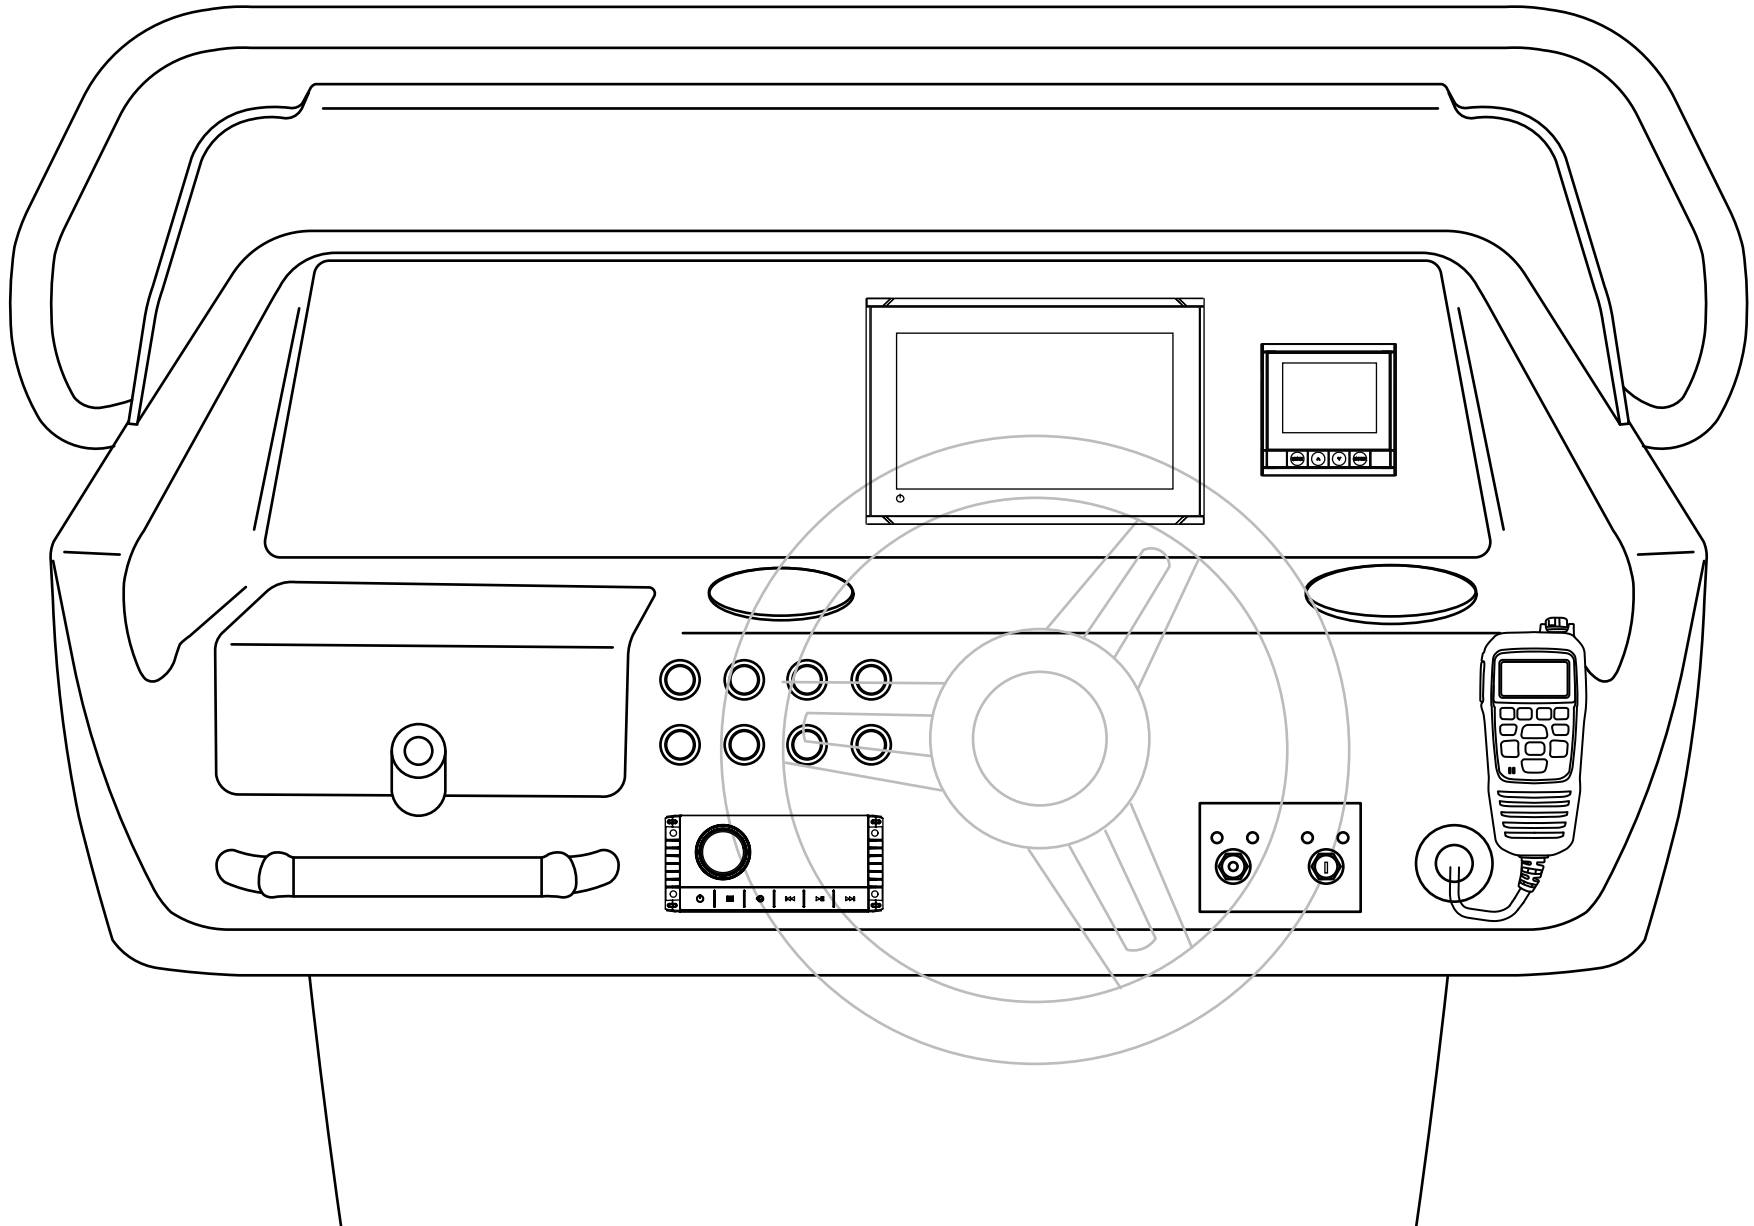

Honda side mount with single GO12

WALKER BAY

Honda side mount with double GO12

WALKER BAY

Honda side mount with single GO9

WALKER BAY

Honda side mount with double GO9

WALKER BAY

Honda top mount with single GO12

WALKER BAY

Honda top mount with double GO12

WALKER BAY

Honda top mount with single GO9

WALKER BAY

Honda top mount with double GO9

WALKER BAY