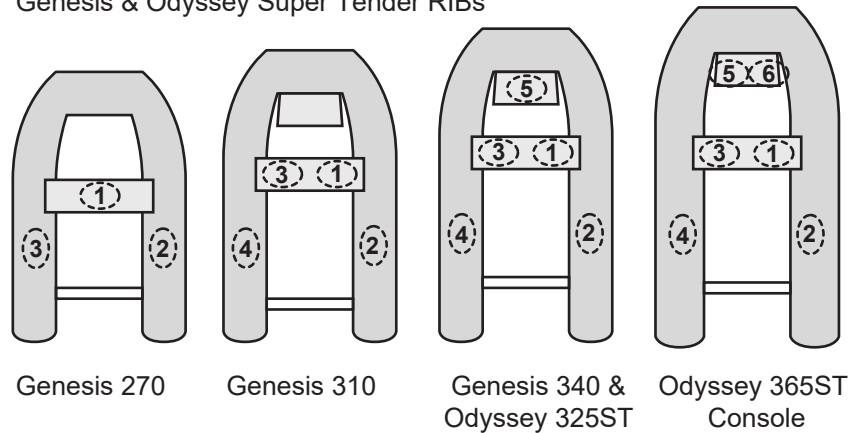

Genesis & Odyssey Super Tender RIBs