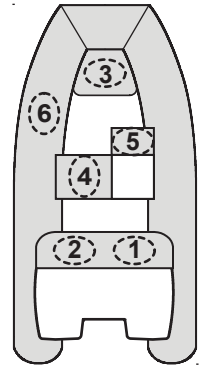

### RISK OF FALLING OVERBOARD

Recommended seating positions are marked with this symbol: 

Add additional persons in the sequences of numbers shown.

Do not exceed maximum persons or weight capacity.

See Capacity Label located on boat's transom for maximum capacities.

## Generation LTE Console RIBs

Generation 10' LTE  
(3 Seats)

Generation 10' LTE  
(4 Seats)

Generation 11' LTE  
(3 Seats)

Generation 11' LTE  
(4 Seats)

Generation 12' LTE  
(4 Seats)

Generation 12' LTE  
(5 Seats)

## Venture Console RIBs

Venture 14'  
(4 seats)

Venture 14'  
(5 seats)