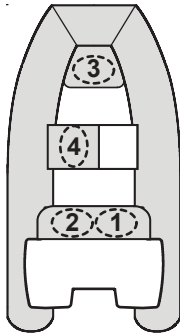

### RISK OF FALLING OVERBOARD

Recommended seating positions are marked with this symbol: 

Add additional persons in the sequences of numbers shown.

Do not exceed maximum persons or weight capacity.

See Capacity Label located on boat's transom for maximum capacities.

Avoid sharp turns at high speeds. Sharp turns at high speeds may result in passengers falling overboard.

Distribute weight of persons and gear evenly throughout boat.

When sitting on inflatable tubes use hand holds provided on tubes.

## Generation LTE Console RIBs

Generation 10' LTE  
(3 Seats)

Generation 10' LTE  
(4 Seats)

Generation 11' LTE  
(3 Seats)

Generation 11' LTE  
(4 Seats)

Generation 12' LTE  
(4 Seats)

Generation 12' LTE  
(5 Seats)