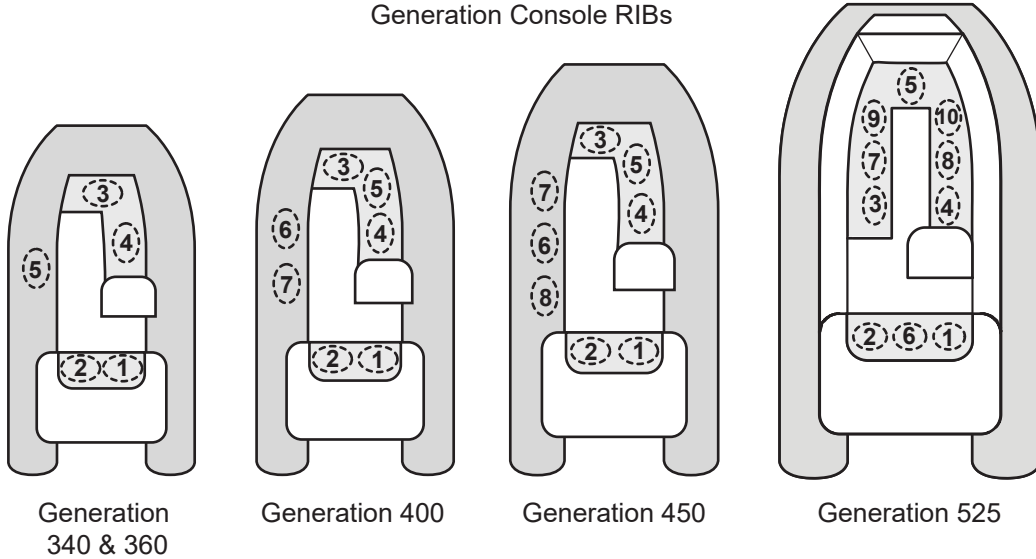

RECOMMENDED SEATING ARRANGEMENTS

⚠ WARNING

According to the American Boat and Yacht Council's standard H-28.5.1 recommended seating arrangement must be specified.

RISK OF FALLING OVERBOARD

Recommended seating positions are marked with this symbol:

Add additional persons in the sequences of numbers shown.

Do not exceed maximum persons or weight capacity.

See Capacity Label located on boat's transom for maximum capacities.

Avoid sharp turns at high speeds. Sharp turns at high speeds may result in passengers falling overboard.

Distribute weight of persons and gear evenly throughout boat.

When sitting on inflatable tubes use hand holds provided on tubes.

Generation Console RIBs