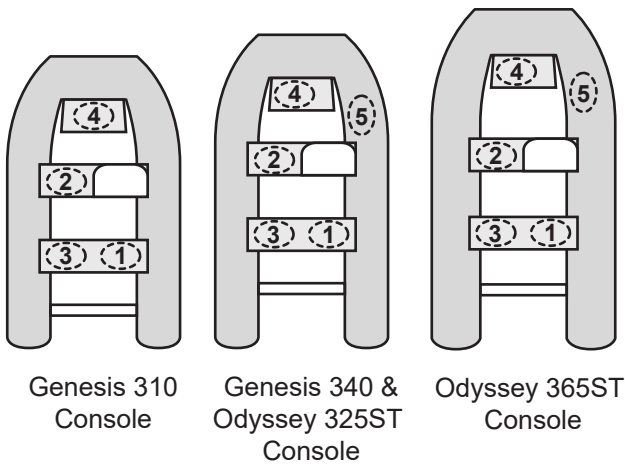

Genesis & Odyssey ST Console RIBs