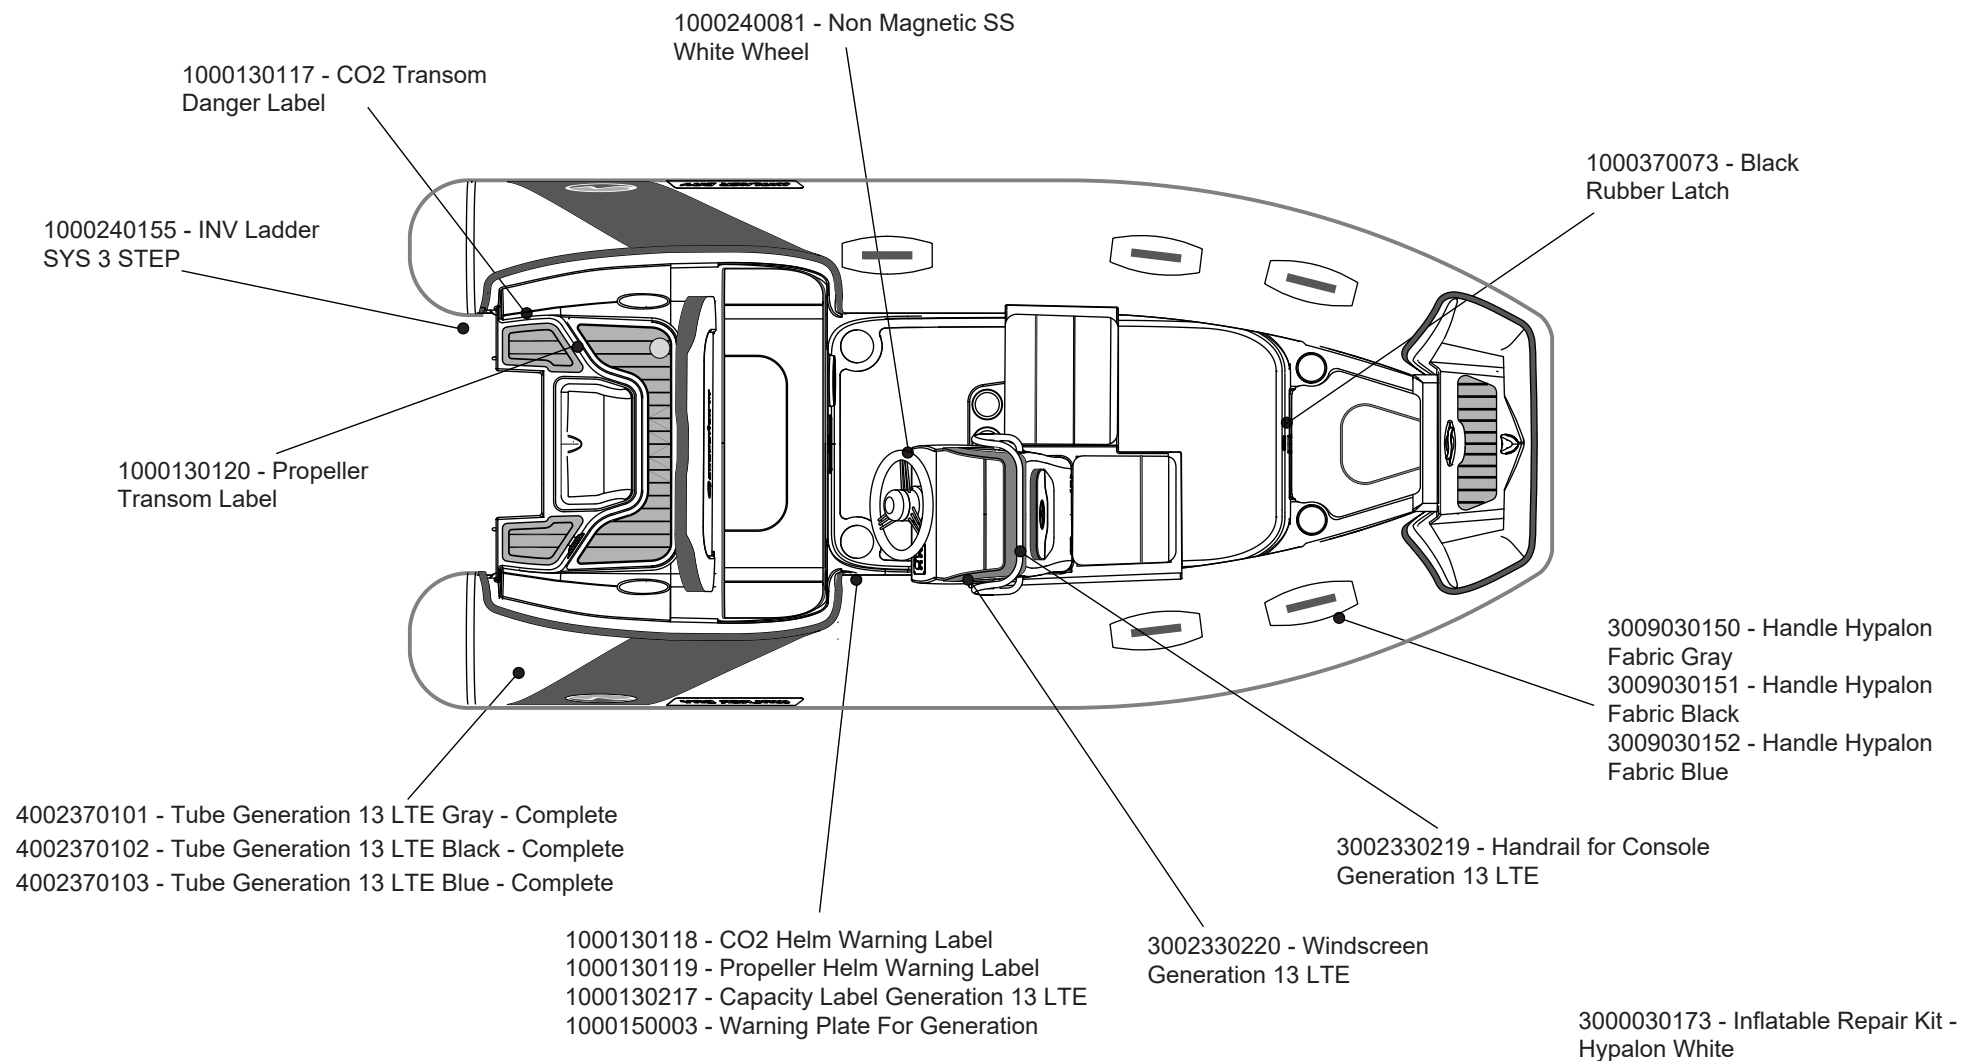

GENERATION 13 LTE

Components subject to change without notice.