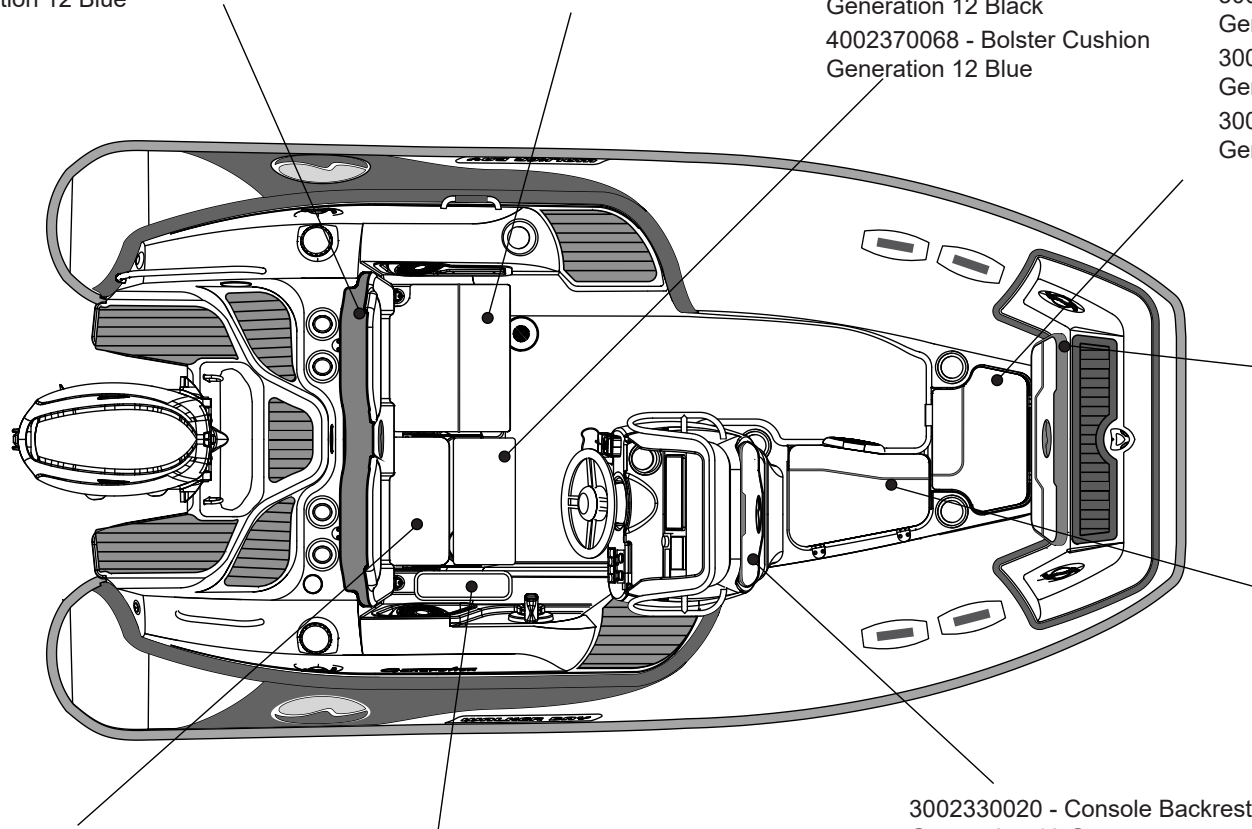

GENERATION 12

WALKER BAY

- 3002330019 - Pilot Backrest Cushion
Generation 12 Gray
- 3002330049 - Pilot Backrest Cushion
Generation 12 Black
- 3002330059 - Pilot Backrest Cushion
Generation 12 Blue

- 3002330018 - Copilot Side Cushion
Generation 12 Gray
- 3002330048 - Copilot Side Cushion
Generation 12 Black
- 3002330058 - Copilot Side Cushion
Generation 12 Blue

- 4002370066 - Bolster Cushion
Generation 12 Gray
- 4002370067 - Bolster Cushion
Generation 12 Black
- 4002370068 - Bolster Cushion
Generation 12 Blue

- 3002330021 - Bow Seat Cushion
Generation 12 Gray
- 3002330051 - Bow Seat Cushion
Generation 12 Black
- 3002330061 - Bow seat Cushion
Generation 12 Blue