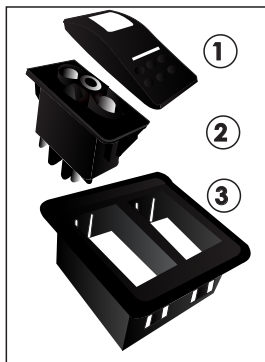

GENERATION 450

Components subject to change without notice.

GENERATION 450

CONSOLE

A
VIEW

WINDSCREEN GENERATION
1000070047

HONDA GAUGE SET
1000057004

CONSOLE HANDRAIL
1000240056

- ① LIGHT SWITCH
1000370007
BILGE PUM SWITCH
1000370006
ANCHOR LIGTH SWITCH
1000370030
NEUTRAL SWITCH
1000370027
- ② CARLING SWITCH ON-OFF
1000370005
CARLING SWITCH ON-OFF-ON
1000370028
- ③ BOTTOM CASE FOR SWITCH
1000370008

WHITE SHORT THRU VENT
1000070145

KEY PNL/PGMFI KT, 20'
4000010028

SS LATCHED EXPOSED
1000240091

- ① WINDSCREEN SUPPORT SET (2) 90
AND 2 (80)
1000240021
- ② SELF TAPPING SCREW BHP DRIVE
4mm X 13mm
1000210033
- ③ WASHER #12 NEOFLAT (9 RID ASSY)
1000210046/11076
- ④ NUT A4-SS M5
1000210039
- ⑤ BUTTON HEAD PHILIPS DRIVE BOLT
5MM X 19MM
1000210025

ICV FOR FUEL FILL LINE
1000370047

P-TRAP VENT
1000370045

CANISTER WITH HORIZONTAL MOUNT
1000370048

Components subject to change without notice.