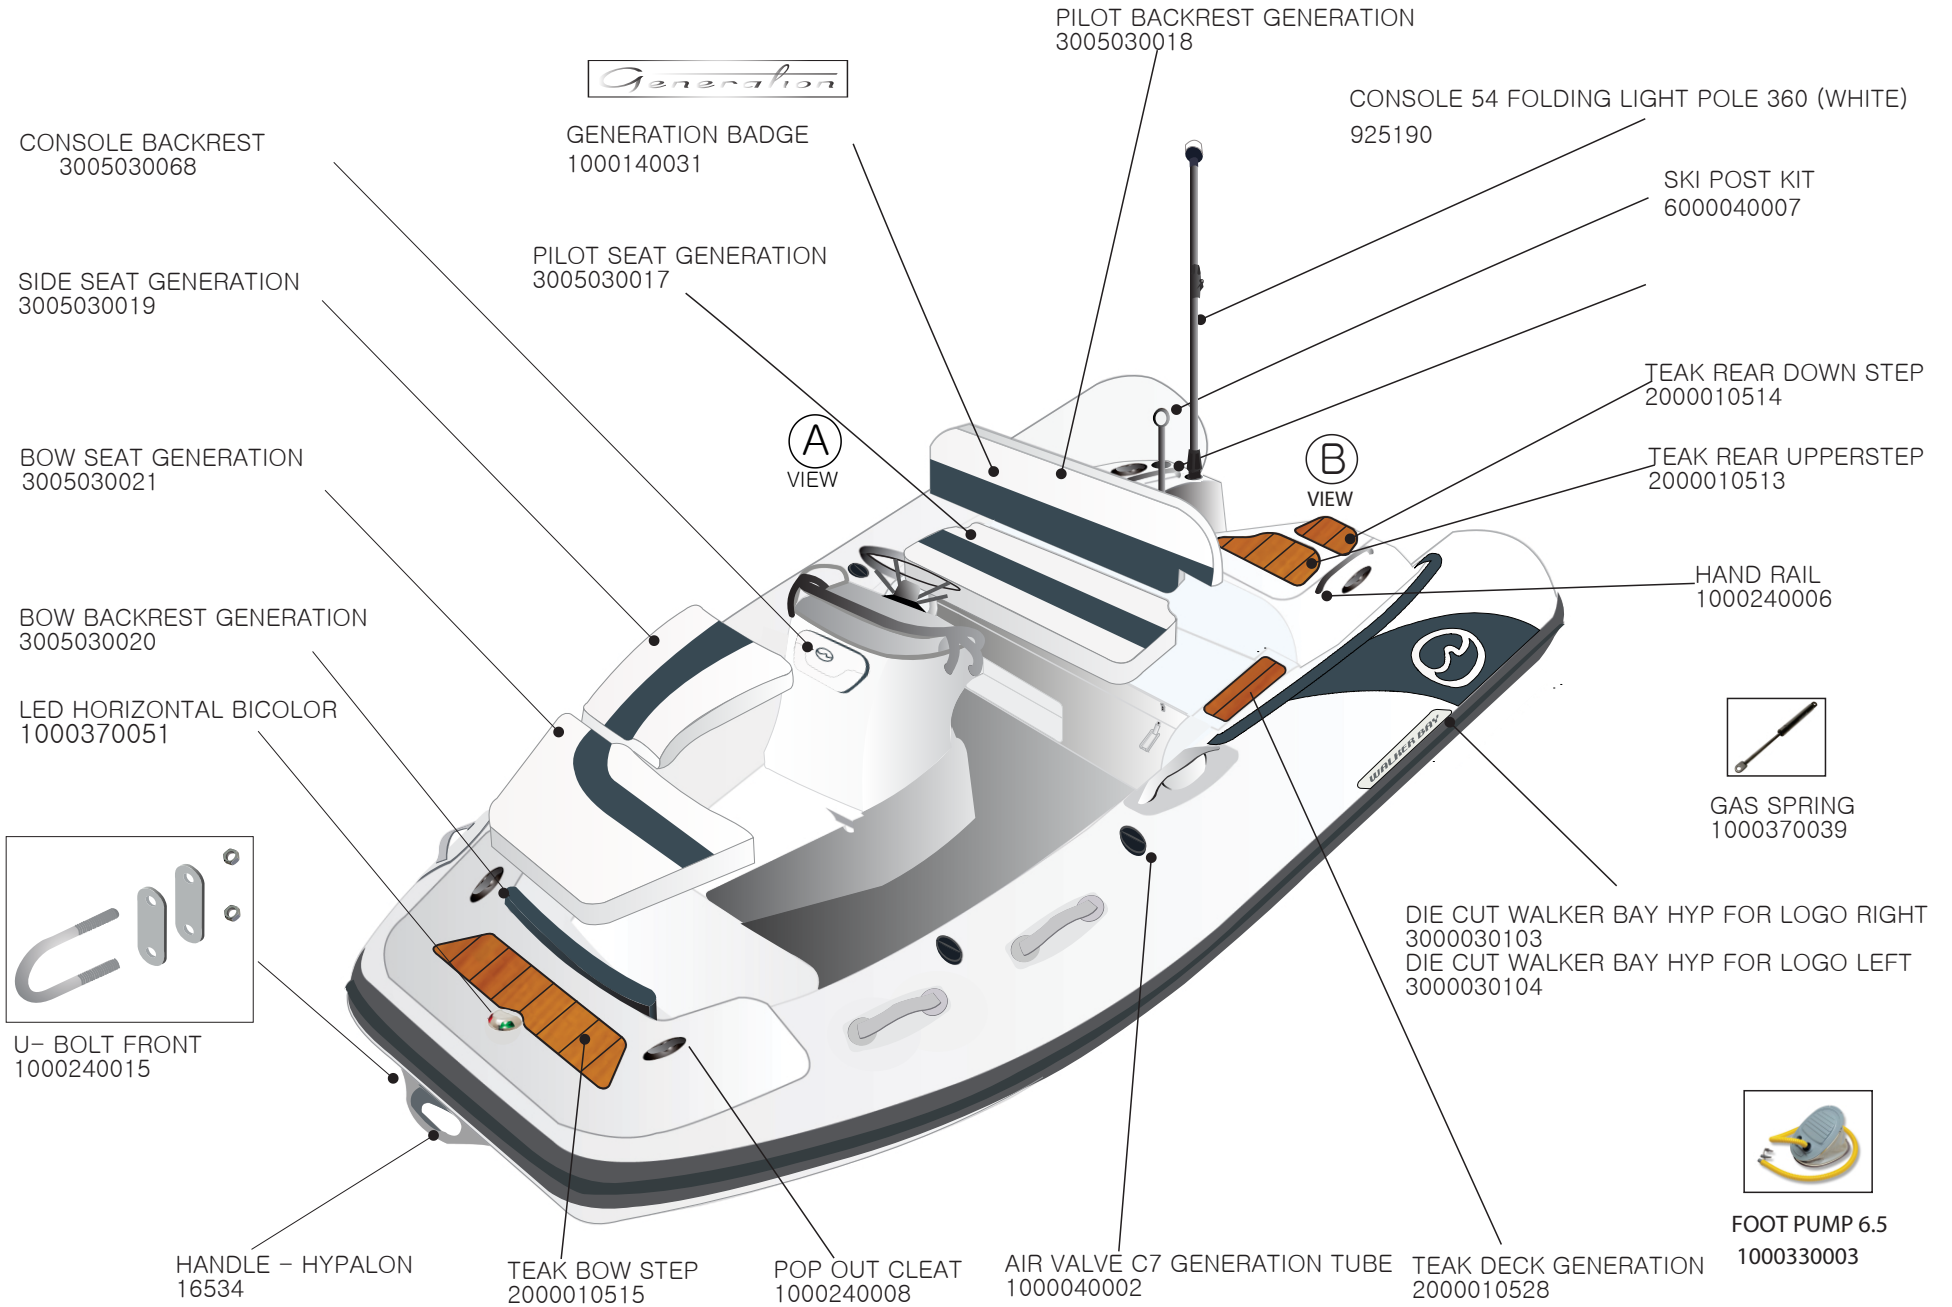

GENERATION 450

Components subject to change without notice.