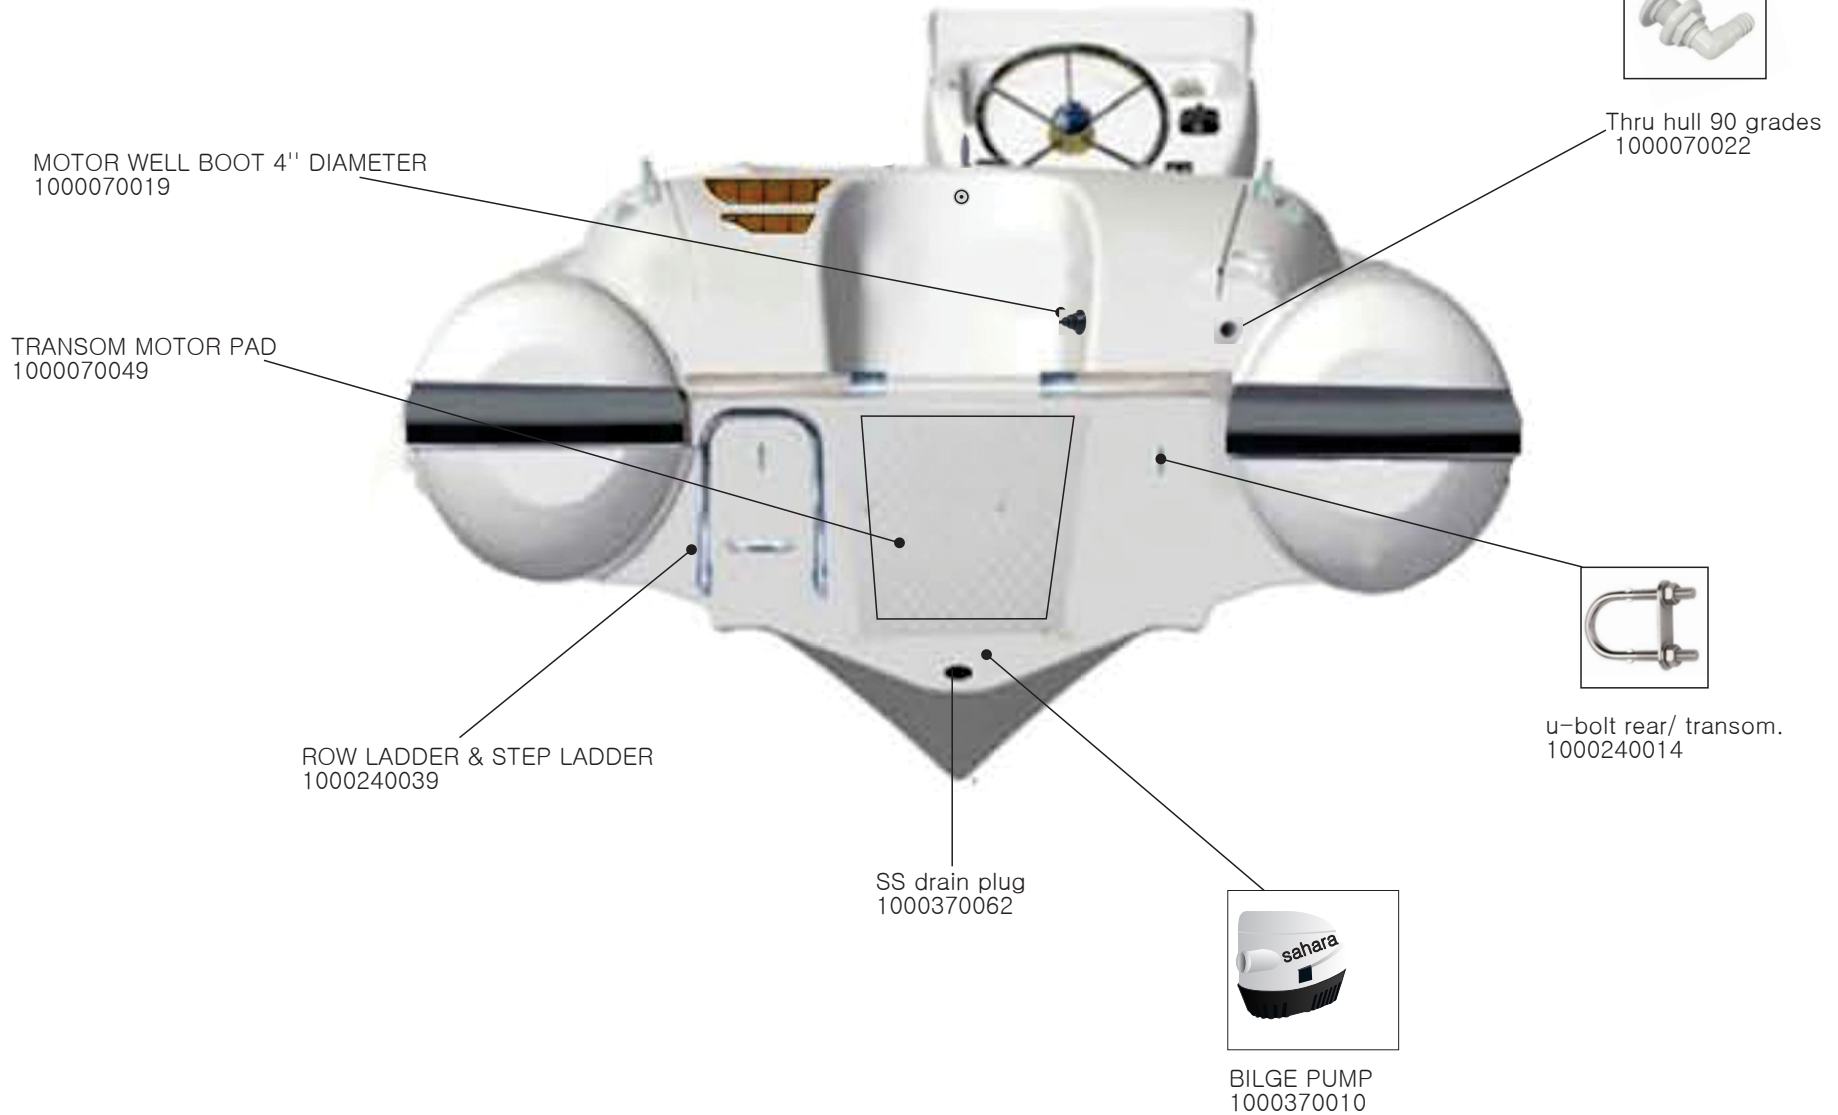

- ① LIGHT SWITCH
1000370007
BILGE PUM SWITCH
1000370006
ANCHOR LIGTH SWITCH
1000370030
NEUTRAL SWITCH
1000370027
- ② CARLING SWITCH ON-OFF
1000370005
CARLING SWITCH ON-OFF-ON
1000370028
- ③ BOTTOM CASE FOR SWITCH
1000370008

WHITE SHORT THRU VENT
1000070145

KEY PNL/PGMFI KT, 20'
4000010028

SS LATCHED EXPOSED
1000240091

- ① WINDSCREEN SUPPORT SET (2) 90
AND 2 (80)
1000240021
- ② SELF TAPPING SCREW BHP DRIVE
4mm X 13mm
1000210033
- ③ WASHER #12 NEOFLAT (9 RID ASSY)
1000210046/11076
- ④ NUT A4-SS M5
1000210039
- ⑤ BUTTON HEAD PHILIPS DRIVE BOLT
5MM X 19MM
1000210025

Components subject to change without notice.

GENERATION 450

DECK

B
VIEW

Components subject to change without notice.

GENERATION 450

FUEL SYSTEM EPA

GAS TANK GENERATION
1000070136

ICV FOR FUEL FILL LINE
1000370047

P-TRAP VENT
1000370045

CANISTER WITH HORIZONTAL MOUNT
1000370048

Components subject to change without notice.