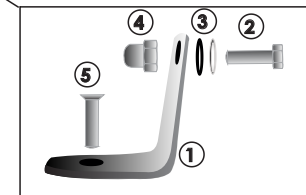

- ① LIGHT SWITCH
1000370007
BILGE PUM SWITCH
1000370006
ANCHOR LIGTH SWITCH
1000370030
NEUTRAL SWITCH
1000370027
- ② CARLING SWITCH ON-OFF
1000370005
CARLING SWITCH ON-OFF-ON
1000370028
- ③ BOTTOM CASE FOR SWITCH
1000370008

WHITE SHORT THRU VENT
1000070145

KEY PNL/PGMFI KT, 20'
4000010028

SS LATCHED EXPOSED
1000240091

- ① WINDSCREEN SUPPORT SET (2) 90
AND 2 (80)
1000240021
- ② SELF TAPPING SCREW BHP DRIVE
4mm X 13mm
1000210033
- ③ WASHER #12 NEOFLAT (9 RID ASSY)
1000210046/11076
- ④ NUT A4-SS M5
1000210039
- ⑤ BUTTON HEAD PHILIPS DRIVE BOLT
5MM X 19MM
1000210025

ICV FOR FUEL FILL LINE
1000370047

P-TRAP VENT
1000370045

CANISTER WITH HORIZONTAL MOUNT
1000370048

Components subject to change without notice.