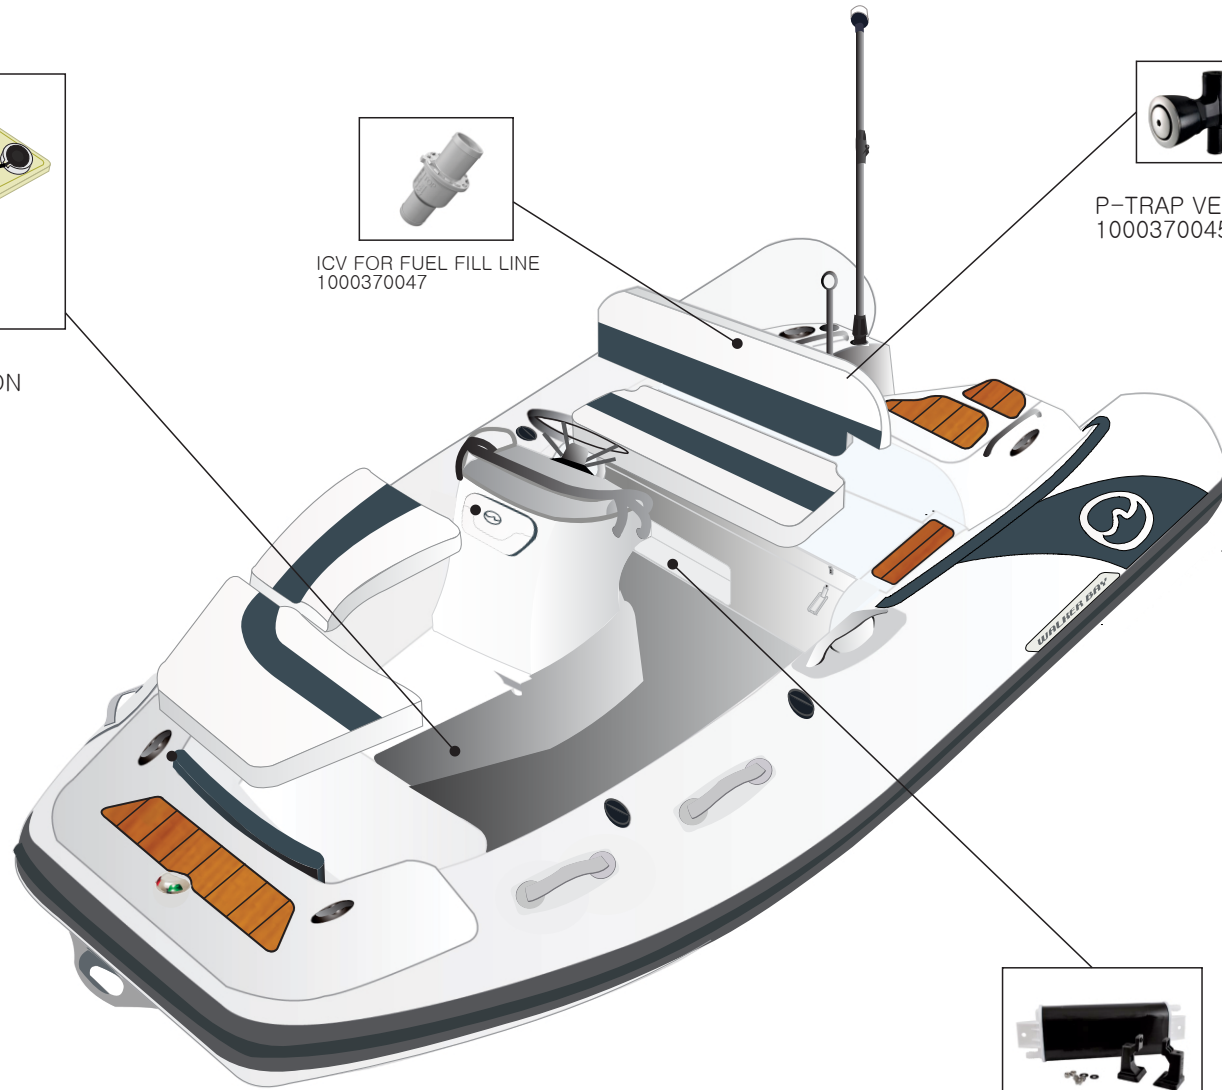

- ① LIGHT SWITCH
1000370007
BILGE PUM SWITCH
1000370006
ANCHOR LIGTH SWITCH
1000370030
NEUTRAL SWITCH
1000370027
- ② CARLING SWITCH ON-OFF
1000370005
CARLING SWITCH ON-OFF-ON
1000370028
- ③ BOTTOM CASE FOR SWITCH
1000370008

Components subject to change without notice.

GENERATION 450

DECK

B
VIEW

Components subject to change without notice.

GENERATION 450

FUEL SYSTEM EPA

GAS TANK GENERATION
1000070136

ICV FOR FUEL FILL LINE
1000370047

P-TRAP VENT
1000370045

CANISTER WITH HORIZONTAL MOUNT
1000370048

Components subject to change without notice.