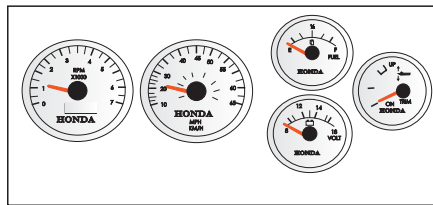

GENERATION 450

CONSOLE

A
VIEW

WINDSCREEN GENERATION
1000070047

HONDA GAUGE SET
1000057004

CONSOLE HANDRAIL
1000240056