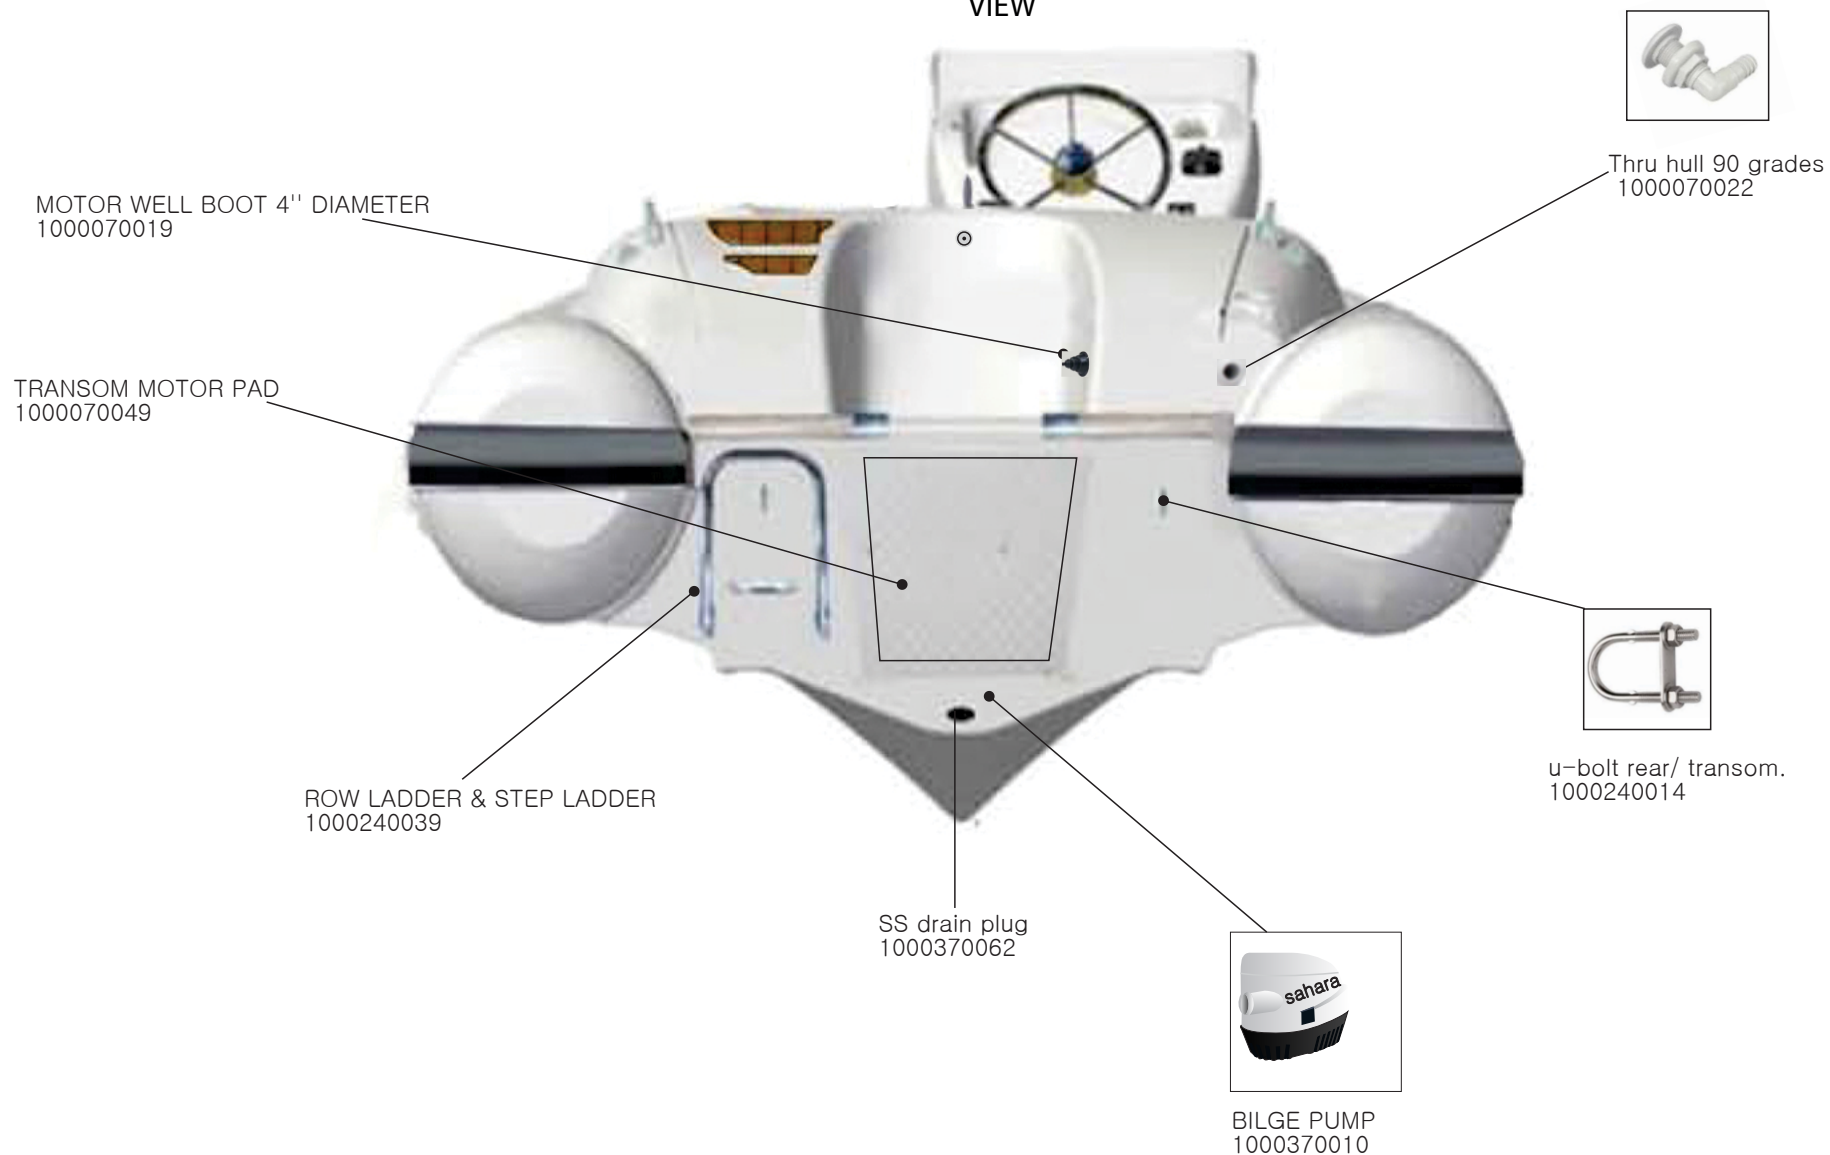

GENERATION 400

DECK

B
VIEW

Components subject to change without notice.