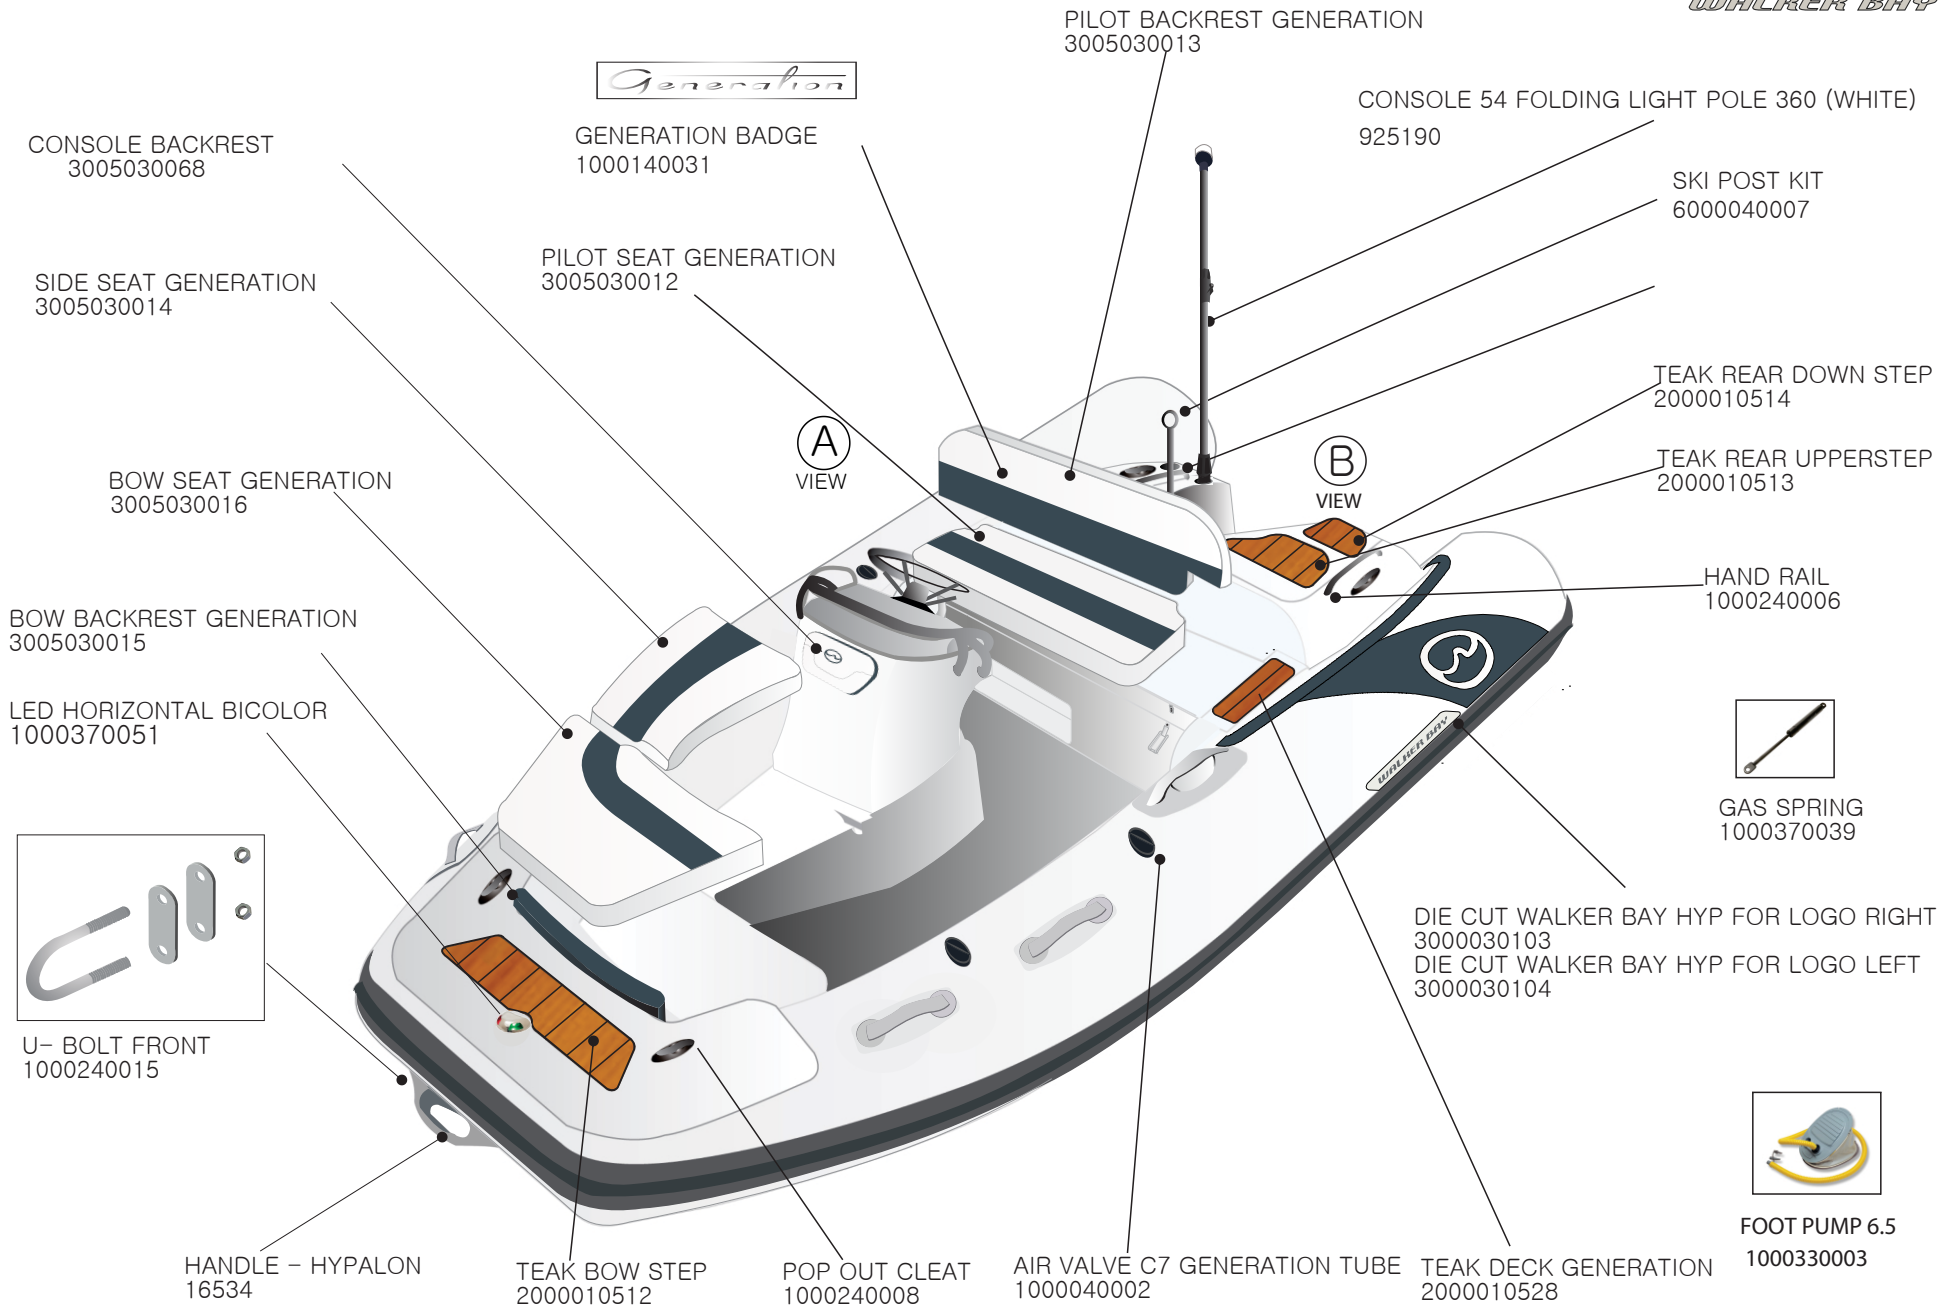

# GENERATION 400

WALKER BAY

Components subject to change without notice.

# GENERATION 400

## CONSOLE

**A**  
VIEW

HONDA GAUGE SET  
1000057004

CONSOLE HANDRAIL  
1000240056

- ① LIGHT SWITCH  
1000370007  
BILGE PUM SWITCH  
1000370006  
ANCHOR LIGTH SWITCH  
1000370030  
NEUTRAL SWITCH  
1000370027
- ② CARLING SWITCH ON-OFF  
1000370005  
CARLING SWITCH ON-OFF-ON  
1000370028
- ③ BOTTOM CASE FOR SWITCH  
1000370008

# FUEL SYSTEM EPA

GAS TANK GENERATION  
1000070135

ICV FOR FUEL FILL LINE  
1000370047

P-TRAP VENT  
1000370045

CANISTER WITH HORIZONTAL MOUNT  
1000370048

Components subject to change without notice.