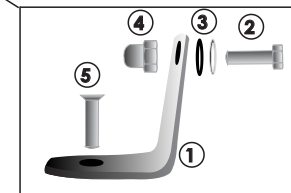

## CONSOLE

**A**  
VIEW

HONDA GAUGE SET  
1000057004

CONSOLE HANDRAIL  
1000240056

- ① LIGHT SWITCH  
1000370007  
BILGE PUM SWITCH  
1000370006  
ANCHOR LIGTH SWITCH  
1000370030  
NEUTRAL SWITCH  
1000370027
- ② CARLING SWITCH ON-OFF  
1000370005  
CARLING SWITCH ON-OFF-ON  
1000370028
- ③ BOTTOM CASE FOR SWITCH  
1000370008

WHITE SHORT THRU VENT  
1000070145

KEY PNL/PGMFI KT, 20'  
4000010028

SS LATCHED EXPOSED  
1000240091

WINDSCREEN GENERATION  
1000070047

- ① WINDSCREEN SUPPORT SET (2) 90 AND 2 (80)  
1000240021
- ② SELF TAPPING SCREW BHP DRIVE  
4mm X 13mm  
1000210033
- ③ WASHER #12 NEOFLAT (9 RID ASSY)  
1000210046/11076
- ④ NUT A4-SS M5  
1000210039
- ⑤ BUTTON HEAD PHILIPS DRIVE BOLT  
5MM X 19MM  
1000210025