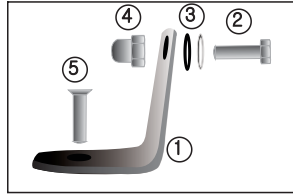

GENERATION 360

Generation

WALKER BAY

Components subject to change without notice.

GENERATION 360

CONSOLE

WINDSCREEN GENERATION
1000070083

OUTLET 12V
1000370003

CONSOLE HANDRAIL GENERATION
1000240057

- ① WINDSCREEN SUPPORT SET (2) 90 AND 2 (80)
1000240021
- ② SELF TAPPING SCREW BHP DRIVE
4mm X 13mm
1000210033
- ③ WASHER #12 NEOFLAT (9 RID ASSY)
1000210046/11076
- ④ NUT A4-SS M5
1000210039
- ⑤ BUTTON HEAD PHILIPS DRIVE BOLT 5MM X 19MM
1000210025

- ① LIGHT SWITCH
1000370007
- BILGE PUM SWITCH
1000370006
- ANCHOR LIGH SWITCH
1000370030
- TOGGLES WITHOUT SYMBOL (NEUTRAL)
1000370027

- ② CARLING SWITCH CONTURA II ON-OFF
1000370005
- CARLING SWITCH CONTURA II ON-OFF-ON
1000370028

GENERATION 360

DECK

B
VIEW

Transom motor pad
100070049

Thru hull 90 degrees
100070022

Motor well boot 4" diameter
100070019

U-BOLT REAR
1000240014

STAINLESS STEEL DRAIN PLUG
1000240029