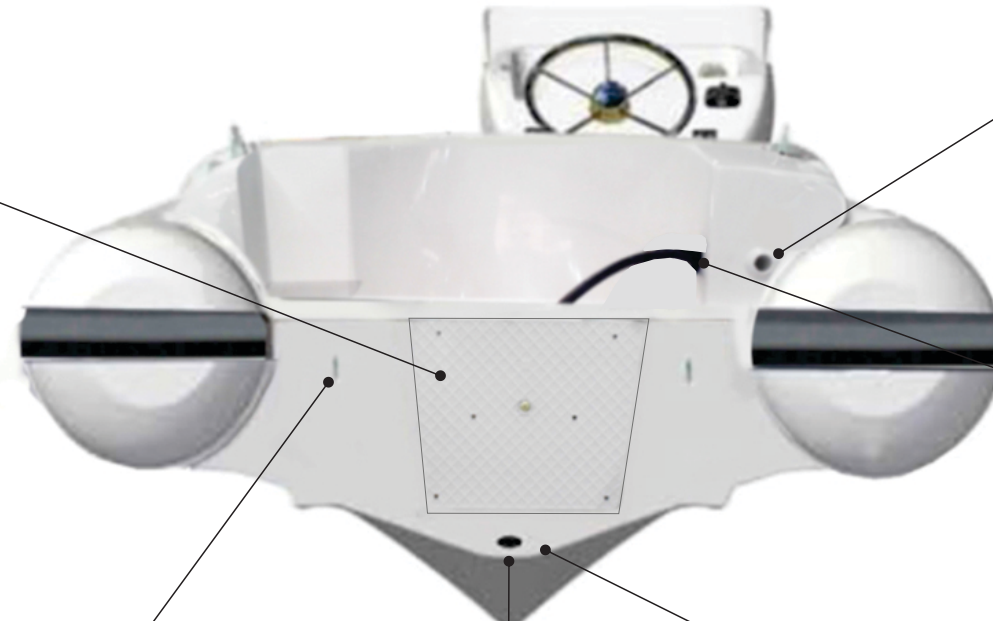

GENERATION 360

Generation

WALKER BAY

Components subject to change without notice.

GENERATION 360

CONSOLE

WINDSCREEN GENERATION
1000070083

OUTLET 12V
1000370003

GENERATION 360

DECK

B
VIEW

Transom motor pad
100070049

Thru hull 90 degrees
100070022

Motor well boot 4" diameter
100070019

U-BOLT REAR
1000240014

STAINLESS STEEL DRAIN PLUG
1000240029