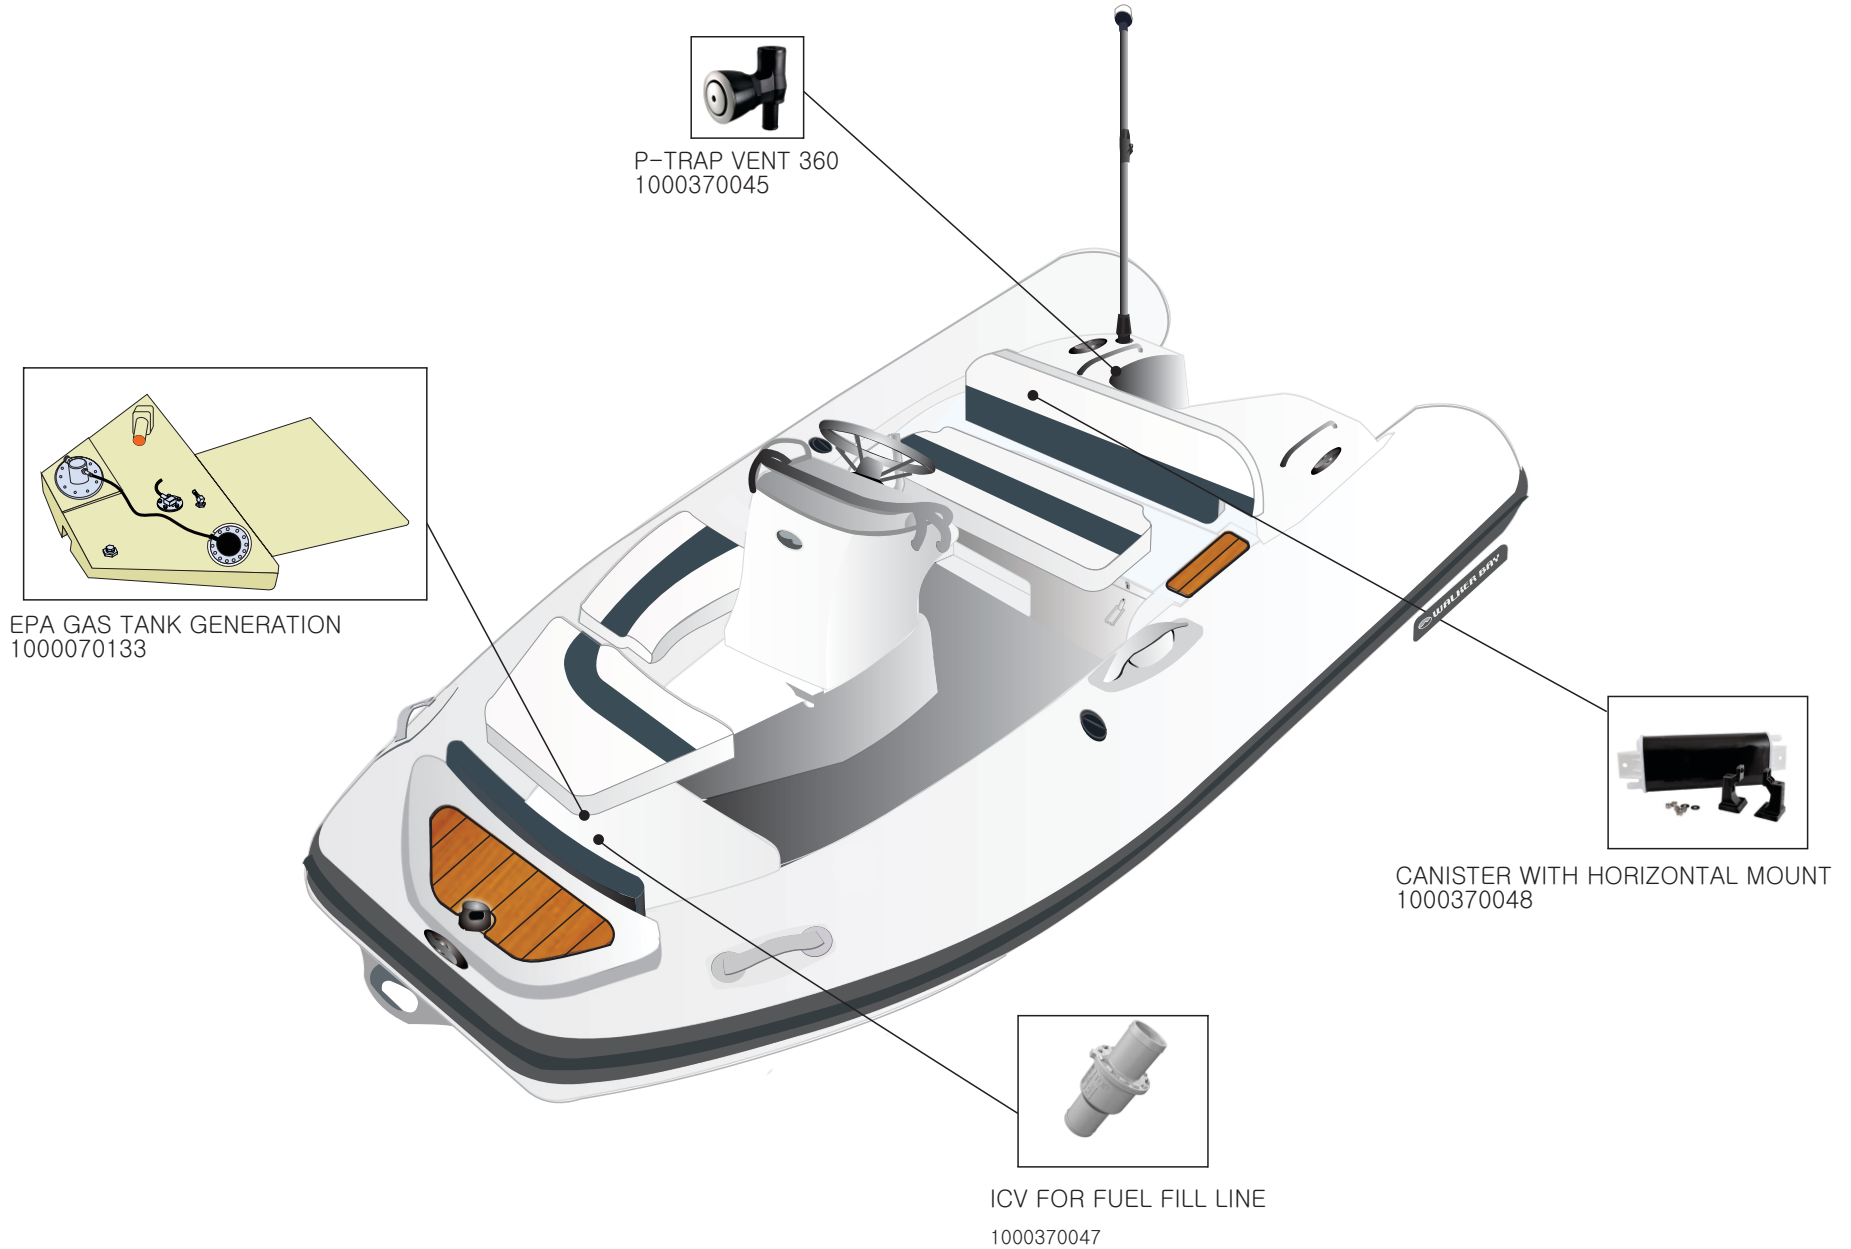

GENERATION 360

FUEL SYSTEM EPA

Components subject to change without notice.