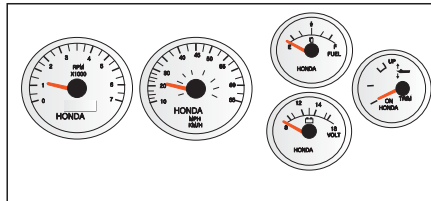

HONDA GAUGE SET
1000057004

KEY PNL/PGMFI KT, 20'
4000010028

RUBBER CLOSING SYSTEM
1000070044

PLASTIC VENT CAP
1000070020

Components subject to change without notice.