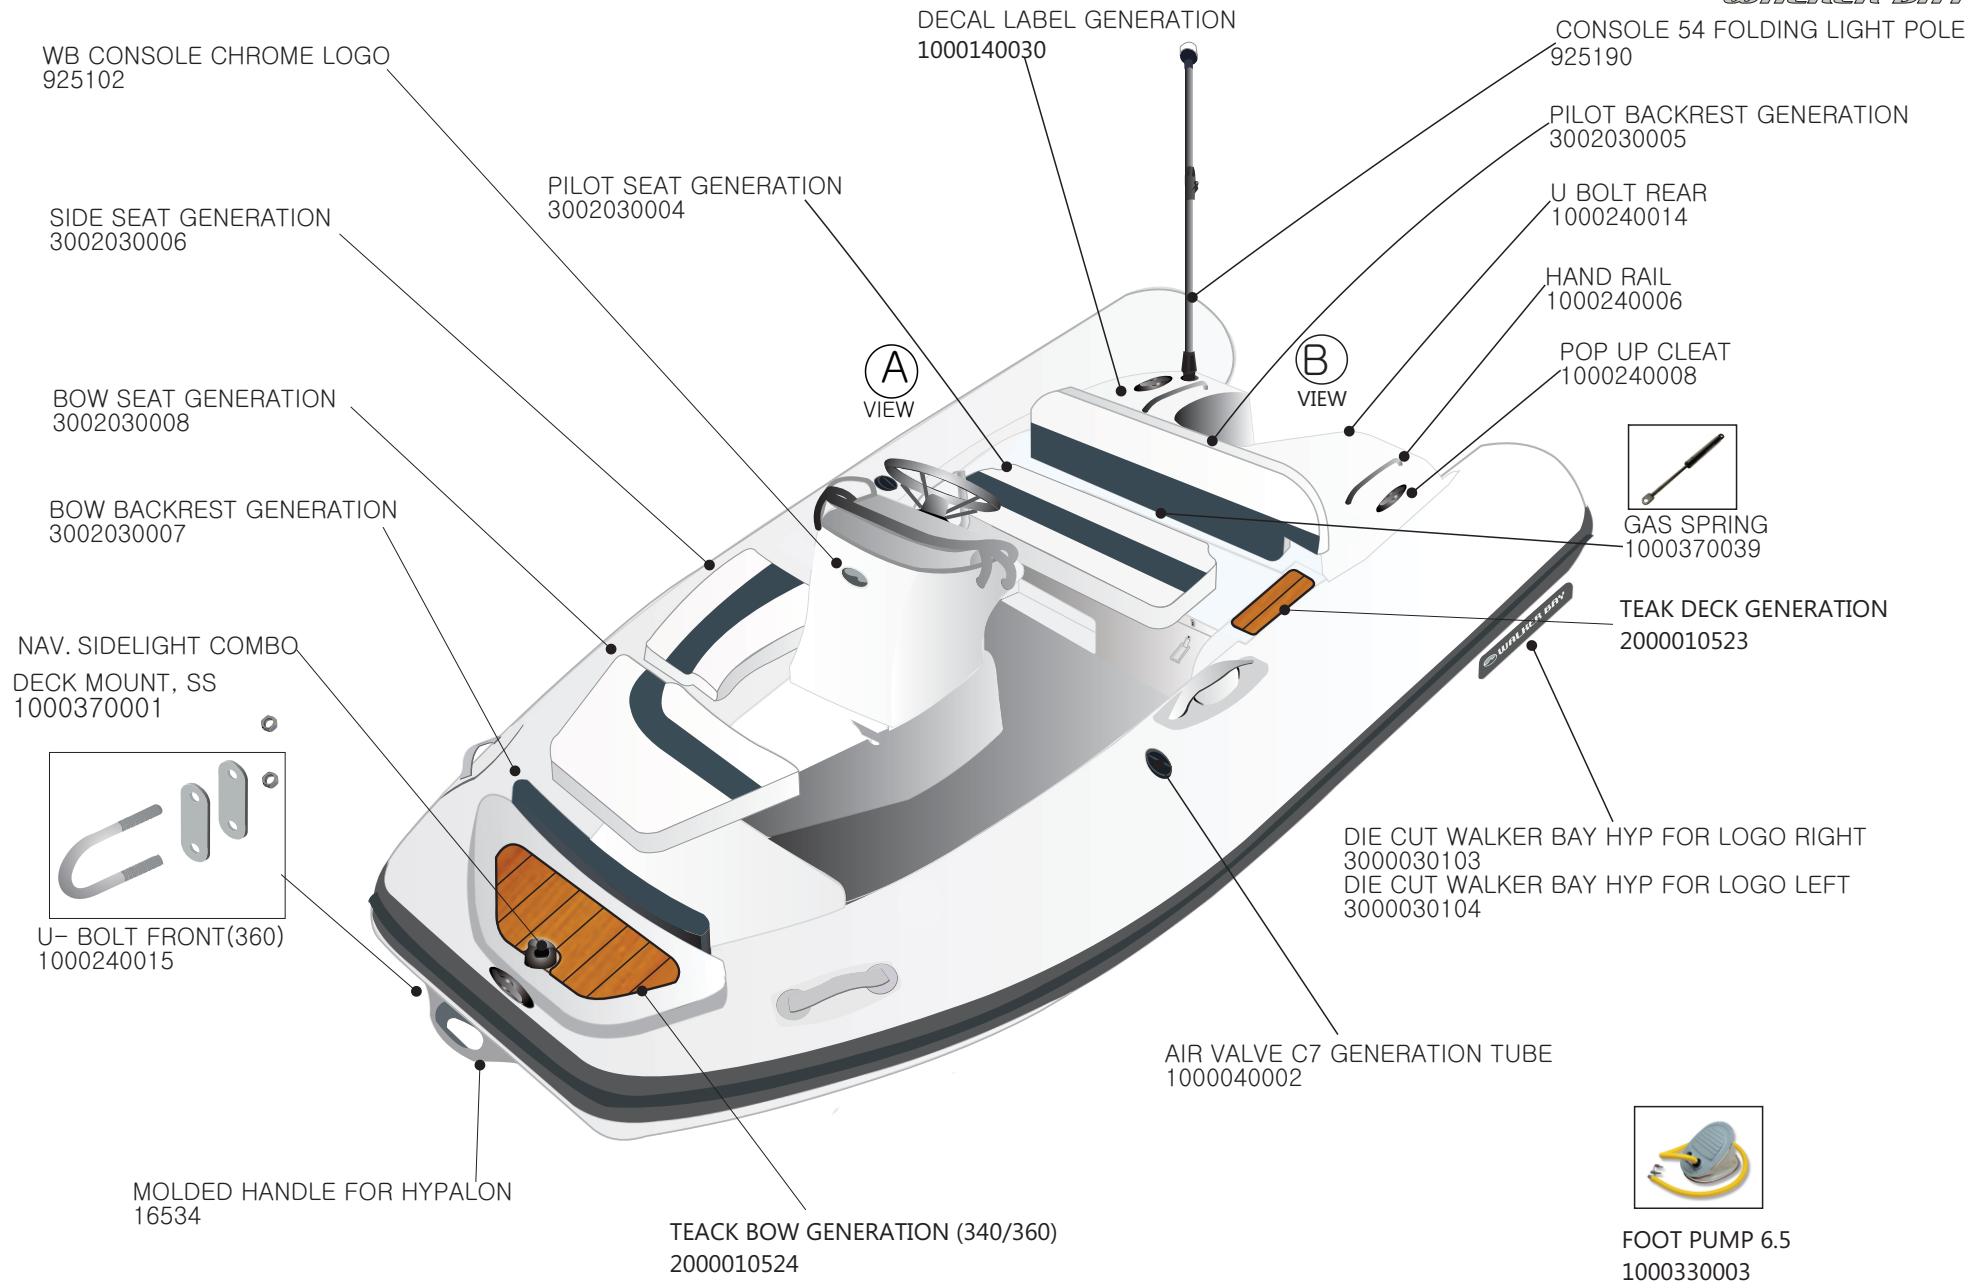

GENERATION 360

Generation

WALKER BAY

Components subject to change without notice.

GENERATION 360

CONSOLE

WINDSCREEN GENERATION
1000070083

OUTLET 12V
1000370003

- ① LIGHT SWITCH
1000370007
- BILGE PUM SWITCH
1000370006
- ANCHOR LIGH SWITCH
1000370030
- TOGGLES WITHOUT SYMBOL (NEUTRAL)
1000370027

- ② CARLING SWITCH CONTURA II ON-OFF
1000370005
- CARLING SWITCH CONTURA II ON-OFF-ON
1000370028

- ③ TERMINAL INSERT
1000370008

STEERING WHEEL 12"
1000240051

HONDA GAUGE SET
1000057004

KEY PNL/PGMFI KT, 20'
4000010028

RUBBER CLOSING SYSTEM
1000070044

PLASTIC VENT CAP
1000070020

Components subject to change without notice.

GENERATION 360

DECK

B
VIEW

Transom motor pad
100070049

Thru hull 90 degrees
100070022

Motor well boot 4" diameter
100070019

U-BOLT REAR
1000240014

STAINLESS STEEL DRAIN PLUG
1000240029