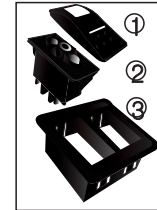

GENERATION 360

Generation

WALKER BAY

Components subject to change without notice.

GENERATION 360

CONSOLE

WINDSCREEN GENERATION
1000070083

OUTLET 12V
1000370003

CONSOLE HANDRAIL GENERATION
1000240057

- ① WINDSCREEN SUPPORT SET (2) 90 AND 2 (80)
1000240021
- ② SELF TAPPING SCREW BHP DRIVE
4mm X 13mm
1000210033
- ③ WASHER #12 NEOFLAT (9 RID ASSY)
1000210046/11076
- ④ NUT A4-SS M5
1000210039
- ⑤ BUTTON HEAD PHILIPS DRIVE BOLT 5MM X 19MM
1000210025

- ① LIGHT SWITCH
1000370007
- BILGE PUM SWITCH
1000370006
- ANCHOR LIGH SWITCH
1000370030
- TOGGLES WITHOUT SYMBOL (NEUTRAL)
1000370027

- ② CARLING SWITCH CONTURA II ON-OFF
1000370005
- CARLING SWITCH CONTURA II ON-OFF-ON
1000370028

- ③ TERMINAL INSERT
1000370008

STEERING WHEEL 12"
1000240051

HONDA GAUGE SET
1000057004

KEY PNL/PGMFI KT, 20'
4000010028

RUBBER CLOSING SYSTEM
1000070044

PLASTIC VENT CAP
1000070020

Components subject to change without notice.