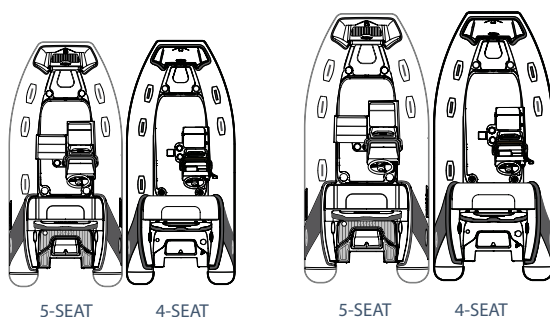

Generation LTE

WALKER BAY

EXPERIENCE THE EXCEPTIONAL

Introducing the Generation 13 LTE and Generation 14 LTE.

Experience the Exceptional with the Generation 13 LTE and Generation 14 LTE. A series of lightweight deluxe console tenders unlike any other. We set out to design a boat that offers all the benefits of the most luxurious yacht tenders and combine them with a design that is extremely lightweight and offers superior performance. Every detail of the Generation 13 LTE and 14 LTE has been carefully considered to create a boat that is not only incredibly comfortable, but also extremely light and strong.

The Generation 13 and 14 LTE give you all of the style, comfort and performance in a light deluxe console tender. The Generation LTE series are the most comfortable and sporty in their class. They have outstanding ergonomic design features like ultra-wide rear seats and extra leg room.

GENERATION 13LTE / GENERATION 14 LTE SPECIFICATIONS

Length	13' / 396 cm	14' / 426 cm
Beam	6' / 182 cm	6'2" / 188 cm
Tube Diameter	18" / 46 cm	18" / 46cm
Tube Material	Orca CSM®	Orca CSM®
Chambers	3	3
Max Persons	6	7
Maximum Load	1737 lbs / 788 kg	1887 lbs / 856 kg
Weight (Pedestal Console)	376 lbs / 171 kg	540 lbs / 245 kg
Weight (Bench Console)	386 lbs / 175 kg	566 lbs / 257 kg
Recommended HP	50 hp / 37 kw	60 hp / 45 kw
Shaft Length	Long (20")	Long (20")
Fuel Capacity	9.6 gal / 36.3 L	12.6 gal / 47 L