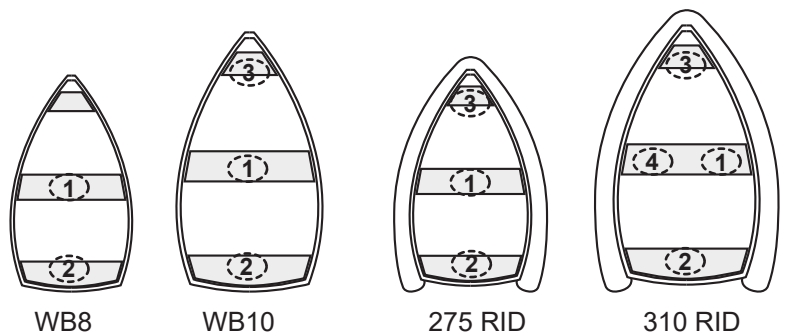

Add additional persons in the sequences of numbers shown.

Do not exceed maximum persons or weight capacity.

See Capacity Label located on boat's transom for maximum capacities.

Avoid sharp turns at high speeds. Sharp turns at high speeds may result in passengers falling overboard.

Distribute weight of persons and gear evenly throughout boat.

When sitting on inflatable tubes use hand holds provided on tubes.

Generation Console RIBs

Genesis & Odyssey ST Console RIBs

Genesis & Odyssey Super Tender RIBs

Odyssey Superlight & Odyssey Roll-ups

Original Line

RECOMMENDED SEATING ARRANGEMENTS

⚠ WARNING

According to the American Boat and Yacht Council's standard H-28.5.1 recommended seating arrangement must be specified.