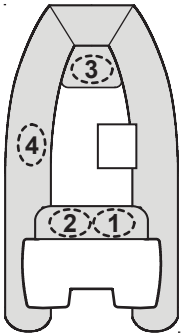

RECOMMENDED SEATING ARRANGEMENTS

⚠ WARNING

According to the American Boat and Yacht Council's standard H-28.5.1 recommended seating arrangement must be specified.

RISK OF FALLING OVERBOARD

Recommended seating positions are marked with this symbol:

Add additional persons in the sequences of numbers shown.

Do not exceed maximum persons or weight capacity.

See Capacity Label located on boat's transom for maximum capacities.

Avoid sharp turns at high speeds. Sharp turns at high speeds may result in passengers falling overboard.

Distribute weight of persons and gear evenly throughout boat.

When sitting on inflatable tubes use hand holds provided on tubes.

Generation LTE Console RIBs

Generation 10' LTE
(3 Seats)