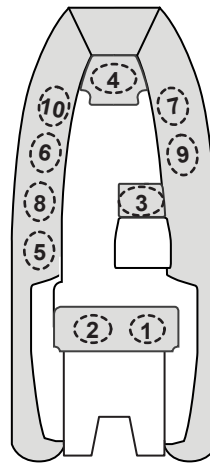

Odyssey Superlight & Odyssey Roll-ups

Original Line

RECOMMENDED SEATING ARRANGEMENTS

⚠ WARNING

According to the American Boat and Yacht Council's standard H-28.5.1 recommended seating arrangement must be specified.

RISK OF FALLING OVERBOARD

Recommended seating positions are marked with this symbol: 

Add additional persons in the sequences of numbers shown.

Do not exceed maximum persons or weight capacity.

See Capacity Label located on boat's transom for maximum capacities.

Generation LTE Console RIBs

Generation 10' LTE
(3 Seats)

Generation 10' LTE
(4 Seats)

Generation 11' LTE
(3 Seats)

Generation 11' LTE
(4 Seats)

Generation 12' LTE
(4 Seats)

Generation 12' LTE
(5 Seats)

Venture Console RIBs

Venture 14'
(4 seats)

Venture 14'
(5 seats)

Venture 16'
(4 seats)

Venture 16'
(5 seats)