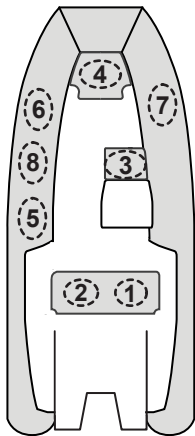

Odyssey Superlight & Odyssey Roll-ups

Original Line

RECOMMENDED SEATING ARRANGEMENTS

⚠ WARNING

According to the American Boat and Yacht Council's standard H-28.5.1 recommended seating arrangement must be specified.

RISK OF FALLING OVERBOARD

Recommended seating positions are marked with this symbol: 

Add additional persons in the sequences of numbers shown.

Do not exceed maximum persons or weight capacity.

See Capacity Label located on boat's transom for maximum capacities.

Generation LTE Console RIBs

Generation 10' LTE
(3 Seats)

Generation 10' LTE
(4 Seats)

Generation 11' LTE
(3 Seats)

Generation 11' LTE
(4 Seats)

Generation 12' LTE
(4 Seats)

Generation 12' LTE
(5 Seats)

Venture Console RIBs

Venture 14'
(4 seats)

Venture 14'
(5 seats)

Venture 16'
(4 seats)

Venture 16'
(5 seats)