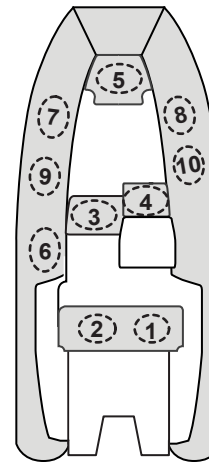

Odyssey Superlight & Odyssey Roll-ups

Original Line

RECOMMENDED SEATING ARRANGEMENTS

⚠ WARNING

According to the American Boat and Yacht Council's standard H-28.5.1 recommended seating arrangement must be specified.

RISK OF FALLING OVERBOARD

Recommended seating positions are marked with this symbol: 

Add additional persons in the sequences of numbers shown.

Do not exceed maximum persons or weight capacity.

See Capacity Label located on boat's transom for maximum capacities.

Generation LTE Console RIBs

Generation 10' LTE
(3 Seats)

Generation 10' LTE
(4 Seats)

Generation 11' LTE
(3 Seats)

Generation 11' LTE
(4 Seats)

Generation 12' LTE
(4 Seats)

Generation 12' LTE
(5 Seats)

Venture Console RIBs

Venture 14'
(4 seats)

Venture 14'
(5 seats)

Venture 16'
(4 seats)

Venture 16'
(5 seats)