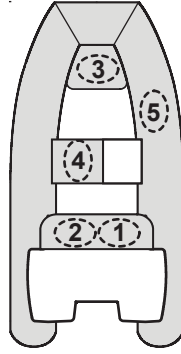

RISK OF FALLING OVERBOARD

Recommended seating positions are marked with this symbol: 

Add additional persons in the sequences of numbers shown.

Do not exceed maximum persons or weight capacity.

See Capacity Label located on boat's transom for maximum capacities.

Avoid sharp turns at high speeds. Sharp turns at high speeds may result in passengers falling overboard.

Distribute weight of persons and gear evenly throughout boat.

When sitting on inflatable tubes use hand holds provided on tubes.

Generation LTE Console RIBs

Generation 10' LTE
(3 Seats)

Generation 10' LTE
(4 Seats)

Generation 11' LTE
(3 Seats)

Generation 11' LTE
(4 Seats)

Generation 12' LTE
(4 Seats)

Generation 12' LTE
(5 Seats)

Venture Console RIBs

Venture 14'
(4 seats)

Venture 14'
(5 seats)

Venture 16'
(4 seats)

Venture 16'
(5 seats)