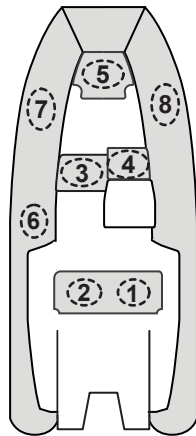

Odyssey Superlight & Odyssey Roll-ups

Original Line

RECOMMENDED SEATING ARRANGEMENTS

⚠ WARNING

According to the American Boat and Yacht Council's standard H-28.5.1 recommended seating arrangement must be specified.

RISK OF FALLING OVERBOARD

Recommended seating positions are marked with this symbol: 

Add additional persons in the sequences of numbers shown.

Do not exceed maximum persons or weight capacity.

See Capacity Label located on boat's transom for maximum capacities.

Generation LTE Console RIBs

Generation 10' LTE
(3 Seats)

Generation 10' LTE
(4 Seats)

Generation 11' LTE
(3 Seats)

Generation 11' LTE
(4 Seats)

Generation 12' LTE
(4 Seats)

Generation 12' LTE
(5 Seats)

Venture Console RIBs

Venture 14'
(4 seats)

Venture 14'
(5 seats)

Venture 16'
(4 seats)

Venture 16'
(5 seats)