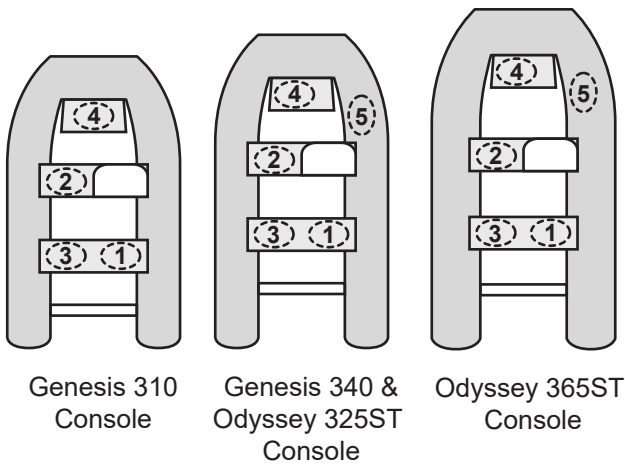

RECOMMENDED SEATING ARRANGEMENTS

⚠ WARNING

According to the American Boat and Yacht Council's standard H-28.5.1 recommended seating arrangement must be specified.

RISK OF FALLING OVERBOARD

Recommended seating positions are marked with this symbol: 

Add additional persons in the sequences of numbers shown.

Do not exceed maximum persons or weight capacity.

See Capacity Label located on boat's transom for maximum capacities.

Avoid sharp turns at high speeds. Sharp turns at high speeds may result in passengers falling overboard.

Distribute weight of persons and gear evenly throughout boat.

When sitting on inflatable tubes use hand holds provided on tubes.

Generation Console RIBs

Genesis & Odyssey ST Console RIBs

Genesis & Odyssey Super Tender RIBs

Venture 14'
(4 seats)

Venture 14'
(5 seats)

Venture 16'
(4 seats)

Venture 16'
(5 seats)