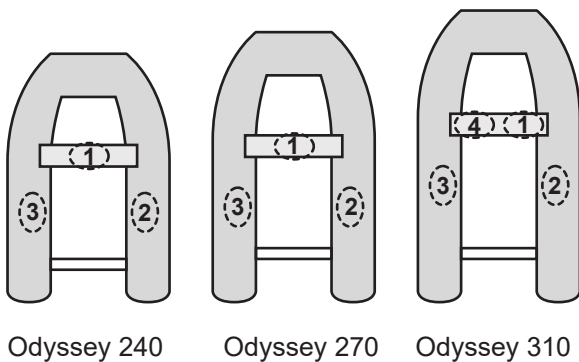

Add additional persons in the sequences of numbers shown.

Do not exceed maximum persons or weight capacity.

See Capacity Label located on boat's transom for maximum capacities.

Avoid sharp turns at high speeds. Sharp turns at high speeds may result in passengers falling overboard.

Distribute weight of persons and gear evenly throughout boat.

When sitting on inflatable tubes use hand holds provided on tubes.

Generation Console RIBs

Genesis & Odyssey ST Console RIBs

Genesis & Odyssey Super Tender RIBs

Odyssey Superlight & Odyssey Roll-ups

Original Line

RECOMMENDED SEATING ARRANGEMENTS

⚠ WARNING

According to the American Boat and Yacht Council's standard H-28.5.1 recommended seating arrangement must be specified.