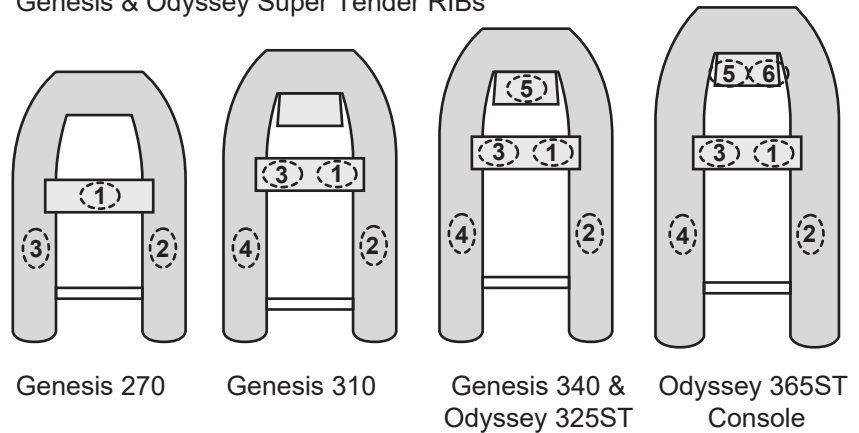

Add additional persons in the sequences of numbers shown.

Do not exceed maximum persons or weight capacity.

See Capacity Label located on boat's transom for maximum capacities.

Avoid sharp turns at high speeds. Sharp turns at high speeds may result in passengers falling overboard.

Distribute weight of persons and gear evenly throughout boat.

When sitting on inflatable tubes use hand holds provided on tubes.

Generation Console RIBs

Genesis & Odyssey ST Console RIBs

Genesis & Odyssey Super Tender RIBs

Odyssey Superlight & Odyssey Roll-ups

Original Line

RECOMMENDED SEATING ARRANGEMENTS

⚠ WARNING

According to the American Boat and Yacht Council's standard H-28.5.1 recommended seating arrangement must be specified.