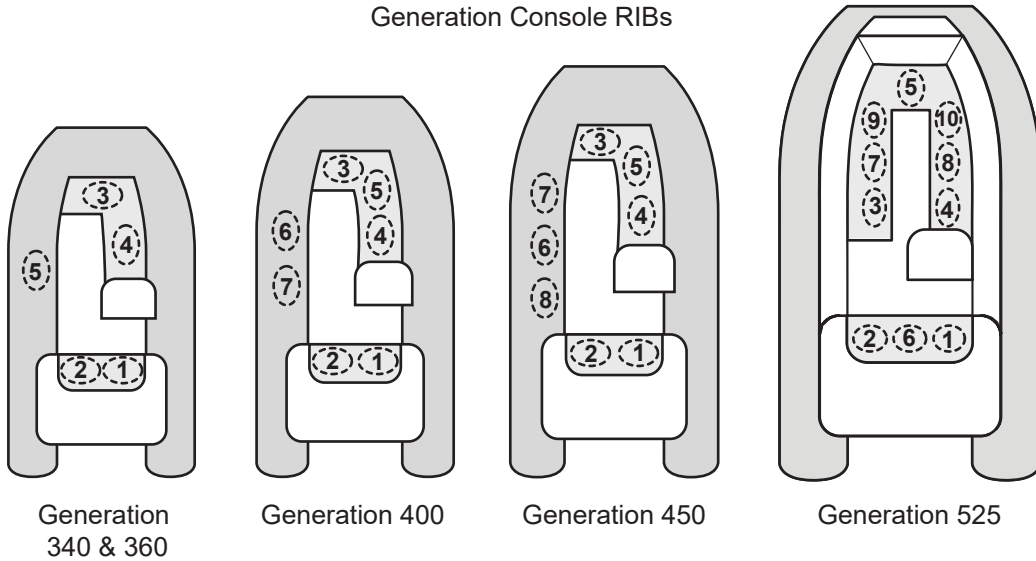

RECOMMENDED SEATING ARRANGEMENTS

⚠ WARNING

According to the American Boat and Yacht Council's standard H-28.5.1 recommended seating arrangement must be specified.

RISK OF FALLING OVERBOARD

Recommended seating positions are marked with this symbol: 

Add additional persons in the sequences of numbers shown.

Do not exceed maximum persons or weight capacity.

See Capacity Label located on boat's transom for maximum capacities.

Avoid sharp turns at high speeds. Sharp turns at high speeds may result in passengers falling overboard.

Distribute weight of persons and gear evenly throughout boat.

When sitting on inflatable tubes use hand holds provided on tubes.

Generation Console RIBs

Genesis & Odyssey ST Console RIBs

Genesis & Odyssey Super Tender RIBs

Odyssey Superlight & Odyssey Roll-ups

Original Line

RECOMMENDED SEATING ARRANGEMENTS

⚠ WARNING

According to the American Boat and Yacht Council's standard H-28.5.1 recommended seating arrangement must be specified.