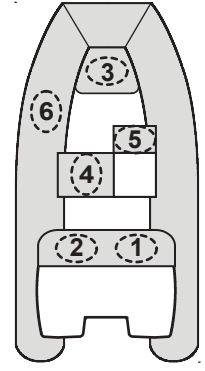

Odyssey Superlight & Odyssey Roll-ups

Original Line

RECOMMENDED SEATING ARRANGEMENTS

⚠ WARNING

According to the American Boat and Yacht Council's standard H-28.5.1 recommended seating arrangement must be specified.

RISK OF FALLING OVERBOARD

Recommended seating positions are marked with this symbol: 

Add additional persons in the sequences of numbers shown.

Do not exceed maximum persons or weight capacity.

See Capacity Label located on boat's transom for maximum capacities.

Generation LTE Console RIBs

Generation 10' LTE
(3 Seats)

Generation 10' LTE
(4 Seats)

Generation 11' LTE
(3 Seats)

Generation 11' LTE
(4 Seats)

Generation 12' LTE
(4 Seats)

Generation 12' LTE
(5 Seats)

Venture Console RIBs

Venture 14'
(4 seats)

Venture 14'
(5 seats)

Venture 16'
(4 seats)

Venture 16'
(5 seats)