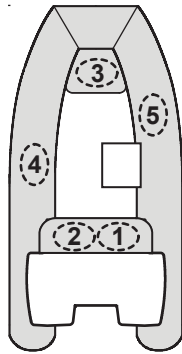

RISK OF FALLING OVERBOARD

Recommended seating positions are marked with this symbol: 

Add additional persons in the sequences of numbers shown.

Do not exceed maximum persons or weight capacity.

See Capacity Label located on boat's transom for maximum capacities.

Avoid sharp turns at high speeds. Sharp turns at high speeds may result in passengers falling overboard.

Distribute weight of persons and gear evenly throughout boat.

When sitting on inflatable tubes use hand holds provided on tubes.

Generation LTE Console RIBs

Generation 10' LTE
(3 Seats)

Generation 10' LTE
(4 Seats)

Generation 11' LTE
(3 Seats)

Generation 11' LTE
(4 Seats)

Generation 12' LTE
(4 Seats)

Generation 12' LTE
(5 Seats)

Venture Console RIBs

Venture 14'
(4 seats)

Venture 14'
(5 seats)

Venture 16'
(4 seats)

Venture 16'
(5 seats)