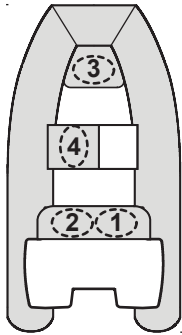

RISK OF FALLING OVERBOARD

Recommended seating positions are marked with this symbol: 

Add additional persons in the sequences of numbers shown.

Do not exceed maximum persons or weight capacity.

See Capacity Label located on boat's transom for maximum capacities.

Avoid sharp turns at high speeds. Sharp turns at high speeds may result in passengers falling overboard.

Distribute weight of persons and gear evenly throughout boat.

When sitting on inflatable tubes use hand holds provided on tubes.

Generation LTE Console RIBs

Generation 10' LTE
(3 Seats)

Generation 10' LTE
(4 Seats)

Generation 11' LTE
(3 Seats)

Generation 11' LTE
(4 Seats)

Generation 12' LTE
(4 Seats)

Generation 12' LTE
(5 Seats)

Venture Console RIBs

Venture 14'
(4 seats)

Venture 14'
(5 seats)

Venture 16'
(4 seats)

Venture 16'
(5 seats)