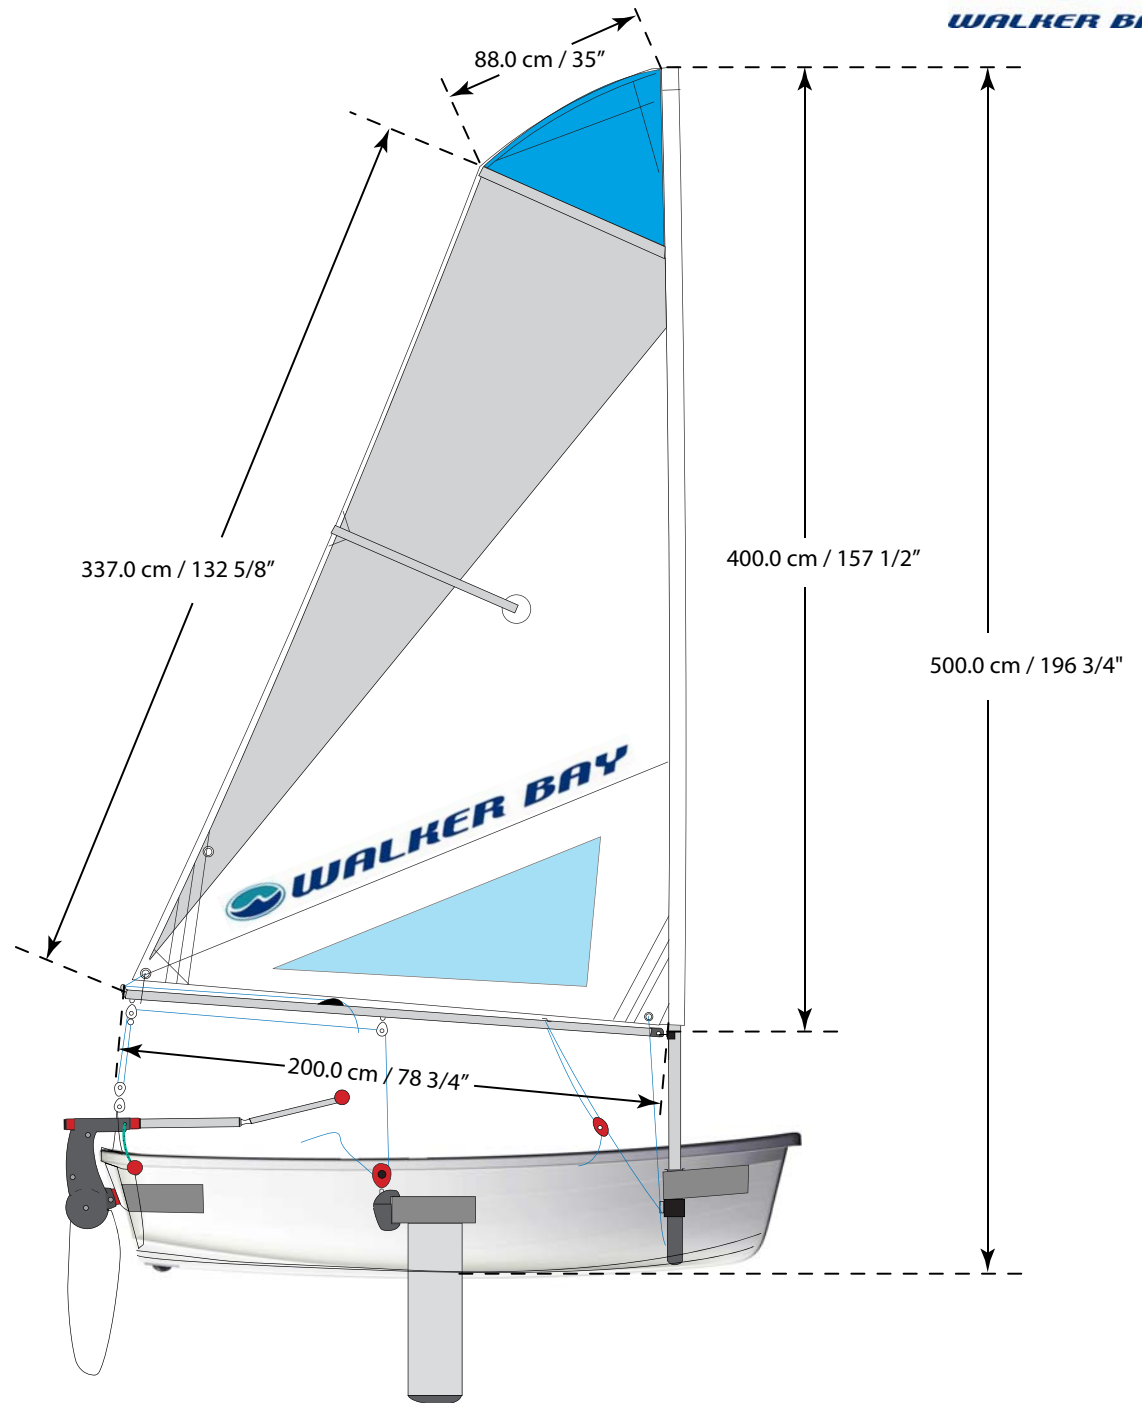

WB ORIGINAL 10 WITH PERFORMANCE SAIL KIT

99108

Specifications & Capacities

Side View

Specifications and components subject to change without notice.