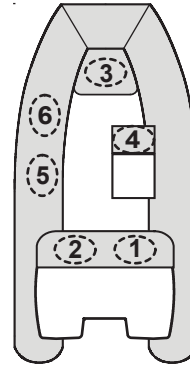

RISK OF FALLING OVERBOARD

Recommended seating positions are marked with this symbol: 

Add additional persons in the sequences of numbers shown.

Do not exceed maximum persons or weight capacity.

See Capacity Label located on boat's helm for maximum capacities. Avoid sharp turns at high speeds. Sharp turns at high speeds may result in passengers falling overboard.

Distribute weight of persons and gear evenly throughout boat.

When sitting on inflatable tubes use hand holds provided on tubes.

Generation LTE Console RIBs

Generation 10' LTE
(3 Seats)

Generation 10' LTE
(4 Seats)

Generation 11' LTE
(3 Seats)

Generation 11' LTE
(4 Seats)

Generation 12' LTE
(4 Seats)

Generation 12' LTE
(5 Seats)

Venture Console RIBs

Venture 13'
(4 seats)

Venture 13'
(5 seats)

Venture 14'
(4 seats)

Venture 14'
(5 seats)

Venture 16'
(4 seats)

Venture 16'
(5 seats)