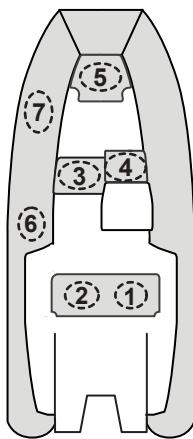

Add additional persons in the sequences of numbers shown.

Do not exceed maximum persons or weight capacity.

See Capacity Label located on boat's helm for maximum capacities.

Avoid sharp turns at high speeds. Sharp turns at high speeds may result in passengers falling overboard.

RISK OF FALLING OVERBOARD

Recommended seating positions are marked with this symbol: 

Add additional persons in the sequences of numbers shown.

Do not exceed maximum persons or weight capacity.

See Capacity Label located on boat's helm for maximum capacities. Avoid sharp turns at high speeds. Sharp turns at high speeds may result in passengers falling overboard.

Generation 11' LTE
(3 Seats)

Generation 11' LTE
(4 Seats)

Generation 12' LTE
(4 Seats)

Generation 12' LTE
(5 Seats)

Venture Console RIBs

Venture 13'
(4 seats)

Venture 13'
(5 seats)

Venture 14'
(4 seats)

Venture 14'
(5 seats)

Venture 16'
(4 seats)

Venture 16'
(5 seats)