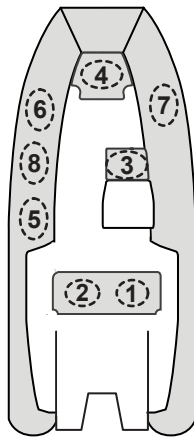

Add additional persons in the sequences of numbers shown.

Do not exceed maximum persons or weight capacity.

See Capacity Label located on boat's helm for maximum capacities.

Avoid sharp turns at high speeds. Sharp turns at high speeds may result in passengers falling overboard.

RISK OF FALLING OVERBOARD

Recommended seating positions are marked with this symbol: 

Add additional persons in the sequences of numbers shown.

Do not exceed maximum persons or weight capacity.

See Capacity Label located on boat's helm for maximum capacities. Avoid sharp turns at high speeds. Sharp turns at high speeds may result in passengers falling overboard.

Generation 11' LTE
(3 Seats)

Generation 11' LTE
(4 Seats)

Generation 12' LTE
(4 Seats)

Generation 12' LTE
(5 Seats)

Venture Console RIBs

Venture 13'
(4 seats)

Venture 13'
(5 seats)

Venture 14'
(4 seats)

Venture 14'
(5 seats)

Venture 16'
(4 seats)

Venture 16'
(5 seats)