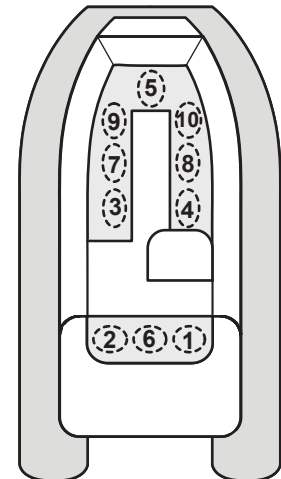

Add additional persons in the sequences of numbers shown.

Do not exceed maximum persons or weight capacity.

See Capacity Label located on boat's helm for maximum capacities.

Avoid sharp turns at high speeds. Sharp turns at high speeds may result in passengers falling overboard.

Distribute weight of persons and gear evenly throughout boat.

When sitting on inflatable tubes use hand holds provided on tubes.

Odyssey ST Console RIBs

Odyssey 325ST
Console

Odyssey 365ST
Console

Generation Console RIBs

Generation 340 & 360

Generation 400

Generation 450

Generation 525

Generation 12

RECOMMENDED SEATING ARRANGEMENTS

⚠ WARNING

According to the American Boat and Yacht Council's standard H-28.5.1 recommended seating arrangement must be specified.

RISK OF FALLING OVERBOARD

Recommended seating positions are marked with this symbol: 

Add additional persons in the sequences of numbers shown.

Do not exceed maximum persons or weight capacity.

See Capacity Label located on boat's helm for maximum capacities. Avoid sharp turns at high speeds. Sharp turns at high speeds may result in passengers falling overboard.