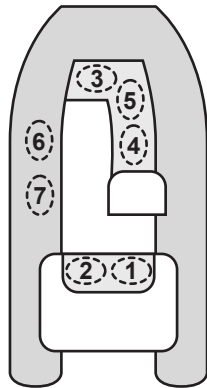

Add additional persons in the sequences of numbers shown.

Do not exceed maximum persons or weight capacity.

See Capacity Label located on boat's helm for maximum capacities.

Avoid sharp turns at high speeds. Sharp turns at high speeds may result in passengers falling overboard.

Distribute weight of persons and gear evenly throughout boat.

When sitting on inflatable tubes use hand holds provided on tubes.

Odyssey ST Console RIBs

Odyssey 325ST
Console

Odyssey 365ST
Console

Generation Console RIBs

Generation 340 & 360

Generation 400

Generation 450

Generation 525

Generation 12

RECOMMENDED SEATING ARRANGEMENTS

⚠ WARNING

According to the American Boat and Yacht Council's standard H-28.5.1 recommended seating arrangement must be specified.

RISK OF FALLING OVERBOARD

Recommended seating positions are marked with this symbol: 

Add additional persons in the sequences of numbers shown.

Do not exceed maximum persons or weight capacity.

See Capacity Label located on boat's helm for maximum capacities. Avoid sharp turns at high speeds. Sharp turns at high speeds may result in passengers falling overboard.