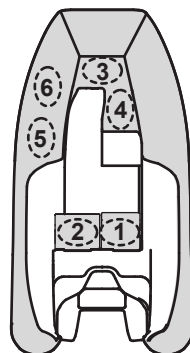

Add additional persons in the sequences of numbers shown.

Do not exceed maximum persons or weight capacity.

See Capacity Label located on boat's helm for maximum capacities.

Avoid sharp turns at high speeds. Sharp turns at high speeds may result in passengers falling overboard.

Distribute weight of persons and gear evenly throughout boat.

When sitting on inflatable tubes use hand holds provided on tubes.

Odyssey ST Console RIBs

Odyssey 325ST
Console

Odyssey 365ST
Console

Generation Console RIBs

Generation 340 & 360

Generation 400

Generation 450

Generation 525

Generation 12

RECOMMENDED SEATING ARRANGEMENTS

⚠ WARNING

According to the American Boat and Yacht Council's standard H-28.5.1 recommended seating arrangement must be specified.

RISK OF FALLING OVERBOARD

Recommended seating positions are marked with this symbol: 

Add additional persons in the sequences of numbers shown.

Do not exceed maximum persons or weight capacity.

See Capacity Label located on boat's helm for maximum capacities. Avoid sharp turns at high speeds. Sharp turns at high speeds may result in passengers falling overboard.