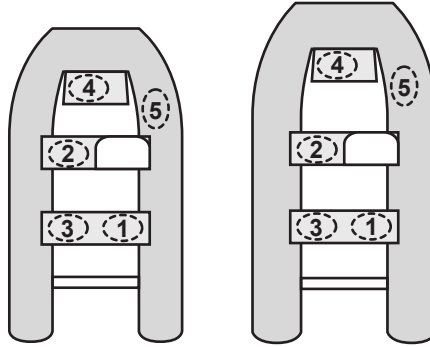

RECOMMENDED SEATING ARRANGEMENTS

⚠ WARNING

According to the American Boat and Yacht Council's standard H-28.5.1 recommended seating arrangement must be specified.

RISK OF FALLING OVERBOARD

Recommended seating positions are marked with this symbol: 

Add additional persons in the sequences of numbers shown.

Do not exceed maximum persons or weight capacity.

See Capacity Label located on boat's helm for maximum capacities.

Avoid sharp turns at high speeds. Sharp turns at high speeds may result in passengers falling overboard.

Distribute weight of persons and gear evenly throughout boat.

When sitting on inflatable tubes use hand holds provided on tubes.

Odyssey ST Console RIBs

Odyssey 325ST
Console

Odyssey 365ST
Console

Generation Console RIBs

Venture 14'
(5 seats)

Venture 16'
(4 seats)

Venture 16'
(5 seats)