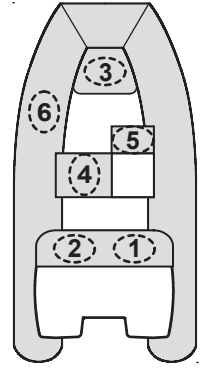

RISK OF FALLING OVERBOARD

Recommended seating positions are marked with this symbol: 

Add additional persons in the sequences of numbers shown.

Do not exceed maximum persons or weight capacity.

See Capacity Label located on boat's helm for maximum capacities. Avoid sharp turns at high speeds. Sharp turns at high speeds may result in passengers falling overboard.

Distribute weight of persons and gear evenly throughout boat.

When sitting on inflatable tubes use hand holds provided on tubes.

Generation LTE Console RIBs

Generation 10' LTE
(3 Seats)

Generation 10' LTE
(4 Seats)

Generation 11' LTE
(3 Seats)

Generation 11' LTE
(4 Seats)

Generation 12' LTE
(4 Seats)

Generation 12' LTE
(5 Seats)

Venture Console RIBs

Venture 13'
(4 seats)

Venture 13'
(5 seats)

Venture 14'
(4 seats)

Venture 14'
(5 seats)

Venture 16'
(4 seats)

Venture 16'
(5 seats)