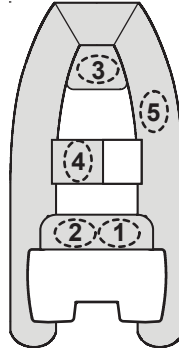

Add additional persons in the sequences of numbers shown.

Do not exceed maximum persons or weight capacity.

See Capacity Label located on boat's helm for maximum capacities.

Avoid sharp turns at high speeds. Sharp turns at high speeds may result in passengers falling overboard.

RISK OF FALLING OVERBOARD

Recommended seating positions are marked with this symbol: 

Add additional persons in the sequences of numbers shown.

Do not exceed maximum persons or weight capacity.

See Capacity Label located on boat's helm for maximum capacities. Avoid sharp turns at high speeds. Sharp turns at high speeds may result in passengers falling overboard.

Distribute weight of persons and gear evenly throughout boat.

When sitting on inflatable tubes use hand holds provided on tubes.

Generation LTE Console RIBs

Generation 10' LTE
(3 Seats)

Generation 10' LTE
(4 Seats)

Generation 11' LTE
(3 Seats)

Generation 11' LTE
(4 Seats)

Generation 12' LTE
(4 Seats)

Generation 12' LTE
(5 Seats)

Venture Console RIBs

Venture 13'
(4 seats)

Venture 13'
(5 seats)

Venture 14'
(4 seats)