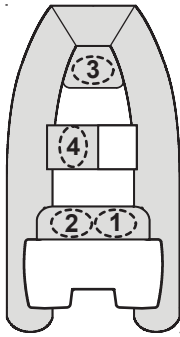

Add additional persons in the sequences of numbers shown.

Do not exceed maximum persons or weight capacity.

See Capacity Label located on boat's helm for maximum capacities.

Avoid sharp turns at high speeds. Sharp turns at high speeds may result in passengers falling overboard.

Generation 340 & 360

Generation 400

Generation 450

Generation 525

Generation 12

RECOMMENDED SEATING ARRANGEMENTS

⚠ WARNING

According to the American Boat and Yacht Council's standard H-28.5.1 recommended seating arrangement must be specified.

RISK OF FALLING OVERBOARD

Recommended seating positions are marked with this symbol: 

Add additional persons in the sequences of numbers shown.

Do not exceed maximum persons or weight capacity.

See Capacity Label located on boat's helm for maximum capacities. Avoid sharp turns at high speeds. Sharp turns at high speeds may result in passengers falling overboard.

Distribute weight of persons and gear evenly throughout boat.

When sitting on inflatable tubes use hand holds provided on tubes.

Generation LTE Console RIBs

Generation 10' LTE
(3 Seats)

Generation 10' LTE
(4 Seats)