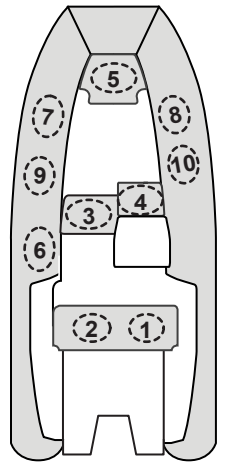

RISK OF FALLING OVERBOARD

Recommended seating positions are marked with this symbol: 

Add additional persons in the sequences of numbers shown.

Do not exceed maximum persons or weight capacity.

See Capacity Label located on boat's helm for maximum capacities. Avoid sharp turns at high speeds. Sharp turns at high speeds may result in passengers falling overboard.

Distribute weight of persons and gear evenly throughout boat.

When sitting on inflatable tubes use hand holds provided on tubes.

Generation LTE Console RIBs

Generation 10' LTE
(3 Seats)

Generation 10' LTE
(4 Seats)

Generation 11' LTE
(3 Seats)

Generation 11' LTE
(4 Seats)

Generation 12' LTE
(4 Seats)

Generation 12' LTE
(5 Seats)

Venture Console RIBs

Venture 13'
(4 seats)

Venture 13'
(5 seats)

Venture 14'
(4 seats)

Venture 14'
(5 seats)

Venture 16'
(4 seats)

Venture 16'
(5 seats)