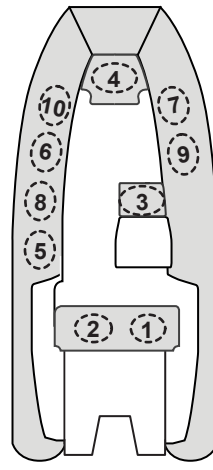

RISK OF FALLING OVERBOARD

Recommended seating positions are marked with this symbol: 

Add additional persons in the sequences of numbers shown.

Do not exceed maximum persons or weight capacity.

See Capacity Label located on boat's helm for maximum capacities. Avoid sharp turns at high speeds. Sharp turns at high speeds may result in passengers falling overboard.

Distribute weight of persons and gear evenly throughout boat.

When sitting on inflatable tubes use hand holds provided on tubes.

Generation LTE Console RIBs

Generation 10' LTE
(3 Seats)

Generation 10' LTE
(4 Seats)

Generation 11' LTE
(3 Seats)

Generation 11' LTE
(4 Seats)

Generation 12' LTE
(4 Seats)

Generation 12' LTE
(5 Seats)

Venture Console RIBs

Venture 13'
(4 seats)

Venture 13'
(5 seats)

Venture 14'
(4 seats)

Venture 14'
(5 seats)

Venture 16'
(4 seats)

Venture 16'
(5 seats)