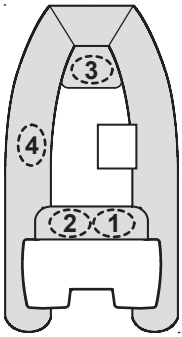

Add additional persons in the sequences of numbers shown.

Do not exceed maximum persons or weight capacity.

See Capacity Label located on boat's helm for maximum capacities.

Avoid sharp turns at high speeds. Sharp turns at high speeds may result in passengers falling overboard.

Generation 340 & 360

Generation 400

Generation 450

Generation 525

Generation 12

RECOMMENDED SEATING ARRANGEMENTS

⚠ WARNING

According to the American Boat and Yacht Council's standard H-28.5.1 recommended seating arrangement must be specified.

RISK OF FALLING OVERBOARD

Recommended seating positions are marked with this symbol: 

Add additional persons in the sequences of numbers shown.

Do not exceed maximum persons or weight capacity.

See Capacity Label located on boat's helm for maximum capacities. Avoid sharp turns at high speeds. Sharp turns at high speeds may result in passengers falling overboard.

Distribute weight of persons and gear evenly throughout boat.

When sitting on inflatable tubes use hand holds provided on tubes.

Generation LTE Console RIBs

Generation 10' LTE
(3 Seats)

Generation 10' LTE
(4 Seats)