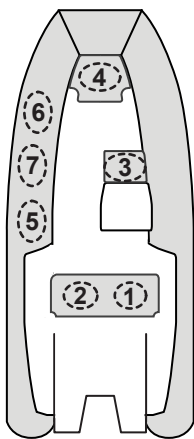

RISK OF FALLING OVERBOARD

Recommended seating positions are marked with this symbol: 

Add additional persons in the sequences of numbers shown.

Do not exceed maximum persons or weight capacity.

See Capacity Label located on boat's helm for maximum capacities. Avoid sharp turns at high speeds. Sharp turns at high speeds may result in passengers falling overboard.

Distribute weight of persons and gear evenly throughout boat.

When sitting on inflatable tubes use hand holds provided on tubes.

Generation LTE Console RIBs

Generation 10' LTE
(3 Seats)

Generation 10' LTE
(4 Seats)

Generation 11' LTE
(3 Seats)

Generation 11' LTE
(4 Seats)

Generation 12' LTE
(4 Seats)

Generation 12' LTE
(5 Seats)

Venture Console RIBs

Venture 13'
(4 seats)

Venture 13'
(5 seats)

Venture 14'
(4 seats)

Venture 14'
(5 seats)

Venture 16'
(4 seats)

Venture 16'
(5 seats)