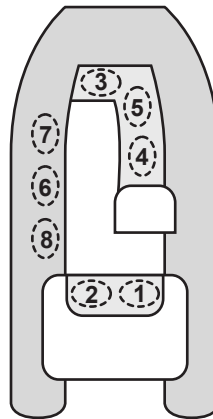

Add additional persons in the sequences of numbers shown.

Do not exceed maximum persons or weight capacity.

See Capacity Label located on boat's helm for maximum capacities.

Avoid sharp turns at high speeds. Sharp turns at high speeds may result in passengers falling overboard.

Distribute weight of persons and gear evenly throughout boat.

When sitting on inflatable tubes use hand holds provided on tubes.

Odyssey ST Console RIBs

Odyssey 325ST
Console

Odyssey 365ST
Console

Generation Console RIBs

Generation 340 & 360

Generation 400

Generation 450

Generation 525

Generation 12

RECOMMENDED SEATING ARRANGEMENTS

⚠ WARNING

According to the American Boat and Yacht Council's standard H-28.5.1 recommended seating arrangement must be specified.

RISK OF FALLING OVERBOARD

Recommended seating positions are marked with this symbol: 

Add additional persons in the sequences of numbers shown.

Do not exceed maximum persons or weight capacity.

See Capacity Label located on boat's helm for maximum capacities. Avoid sharp turns at high speeds. Sharp turns at high speeds may result in passengers falling overboard.