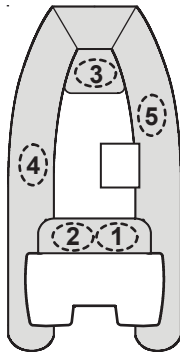

Add additional persons in the sequences of numbers shown.

Do not exceed maximum persons or weight capacity.

See Capacity Label located on boat's helm for maximum capacities.

Avoid sharp turns at high speeds. Sharp turns at high speeds may result in passengers falling overboard.

RISK OF FALLING OVERBOARD

Recommended seating positions are marked with this symbol: 

Add additional persons in the sequences of numbers shown.

Do not exceed maximum persons or weight capacity.

See Capacity Label located on boat's helm for maximum capacities. Avoid sharp turns at high speeds. Sharp turns at high speeds may result in passengers falling overboard.

Distribute weight of persons and gear evenly throughout boat.

When sitting on inflatable tubes use hand holds provided on tubes.

Generation LTE Console RIBs

Generation 10' LTE
(3 Seats)

Generation 10' LTE
(4 Seats)

Generation 11' LTE
(3 Seats)

Generation 11' LTE
(4 Seats)

Generation 12' LTE
(4 Seats)

Generation 12' LTE
(5 Seats)

Venture Console RIBs

Venture 13'
(4 seats)

Venture 13'
(5 seats)

Venture 14'
(4 seats)