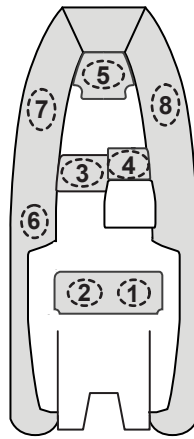

Add additional persons in the sequences of numbers shown.

Do not exceed maximum persons or weight capacity.

See Capacity Label located on boat's helm for maximum capacities.

Avoid sharp turns at high speeds. Sharp turns at high speeds may result in passengers falling overboard.

RISK OF FALLING OVERBOARD

Recommended seating positions are marked with this symbol: 

Add additional persons in the sequences of numbers shown.

Do not exceed maximum persons or weight capacity.

See Capacity Label located on boat's helm for maximum capacities. Avoid sharp turns at high speeds. Sharp turns at high speeds may result in passengers falling overboard.

Generation 11' LTE
(3 Seats)

Generation 11' LTE
(4 Seats)

Generation 12' LTE
(4 Seats)

Generation 12' LTE
(5 Seats)

Venture Console RIBs

Venture 13'
(4 seats)

Venture 13'
(5 seats)

Venture 14'
(4 seats)

Venture 14'
(5 seats)

Venture 16'
(4 seats)

Venture 16'
(5 seats)