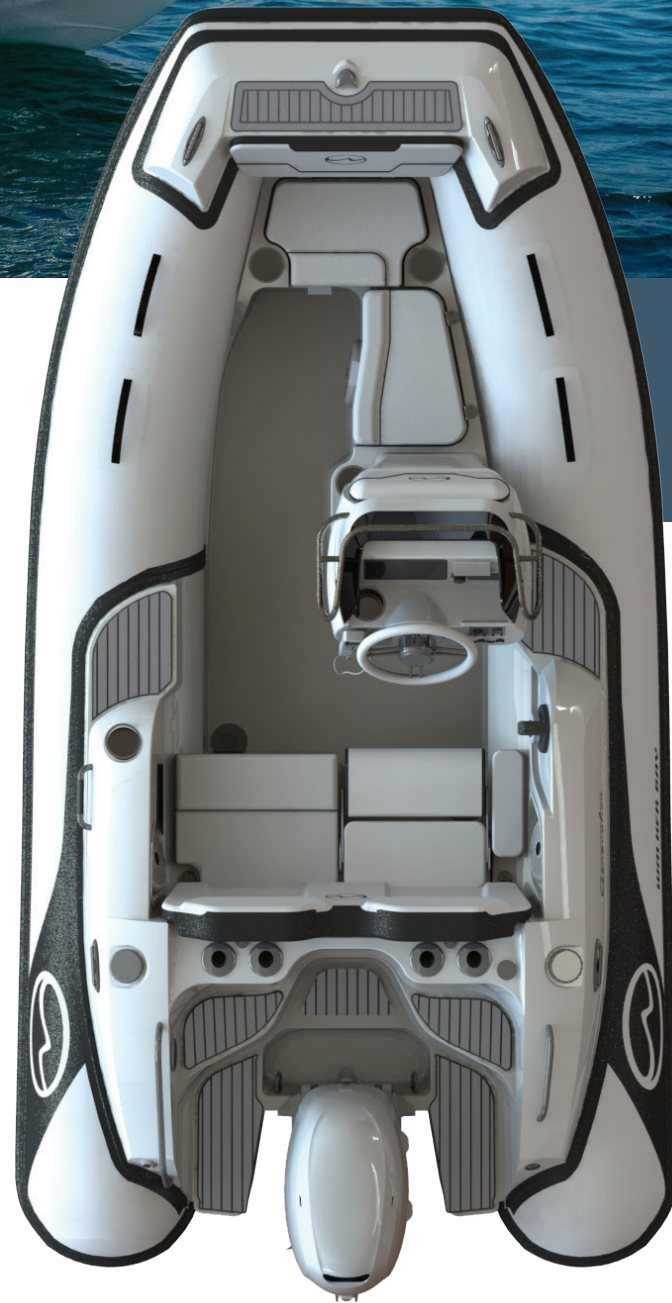

Generation
12

WALKER BAY

The World's Best 12' Outboard Console Tender.

Experience a new level of elegance and luxury with the Generation 12, a console tender designed for those who live to make the most of their time on the water. With outstanding craftsmanship, unparalleled performance, and superior comfort, the G12 sets a new standard for luxury tenders. The G12 is designed using the latest in building technology and lightweight materials with a focus on performance, comfort and versatility. The design and construction of the G12 make it easy to handle, transport and store.

Discover a thrilling combination of power and speed with a modified Deep V-hull that leads to an incredibly smooth ride and precise handling. You can also take your boating experience to the next level with a host of additional features that allow you to customize the boat to fit your taste and lifestyle.

Stainless steel cup holders, an acoustically designed sound system, fishing accessories and many other options are designed to help create an unforgettable boating experience.

STANDARD FEATURES

- Vacuum infusion technology to make it the lightest luxury 12' outboard console tender.
- Comfortable and ergonomic console.
- Fabric wrapped passenger comfort handle.
- 11gal fuel tank.
- 6 stainless steel cup holders and built-in insulated cooler for entertaining (up to 20 cans).
- Wide steps and tall console handrail for easier boarding.
- Driver and passenger gunwale armrests for safety and comfort.
- Console dash able to accommodate a 9" chart plotter, gauges, stereo and VHF.
- Deep V-hull for a smooth dry ride.
- L-shape seating layout for comfort and increased deck space.
- 3 x lifting points (Bow and Motor well).

OPTIONS AND ACCESSORIES

TOURING PACKAGE

- Tilt Steering
- Flip-up Driver Bolster Seat
- 3 Mesh Storage Pockets
- Lockable Glovebox

ADVANCED STEREO KIT

- Fusion Stereo
- Driver & Passenger Armrest Speaker Compartments
- 4 x 6.5" Speakers
- 2 Passenger USB Charging Ports