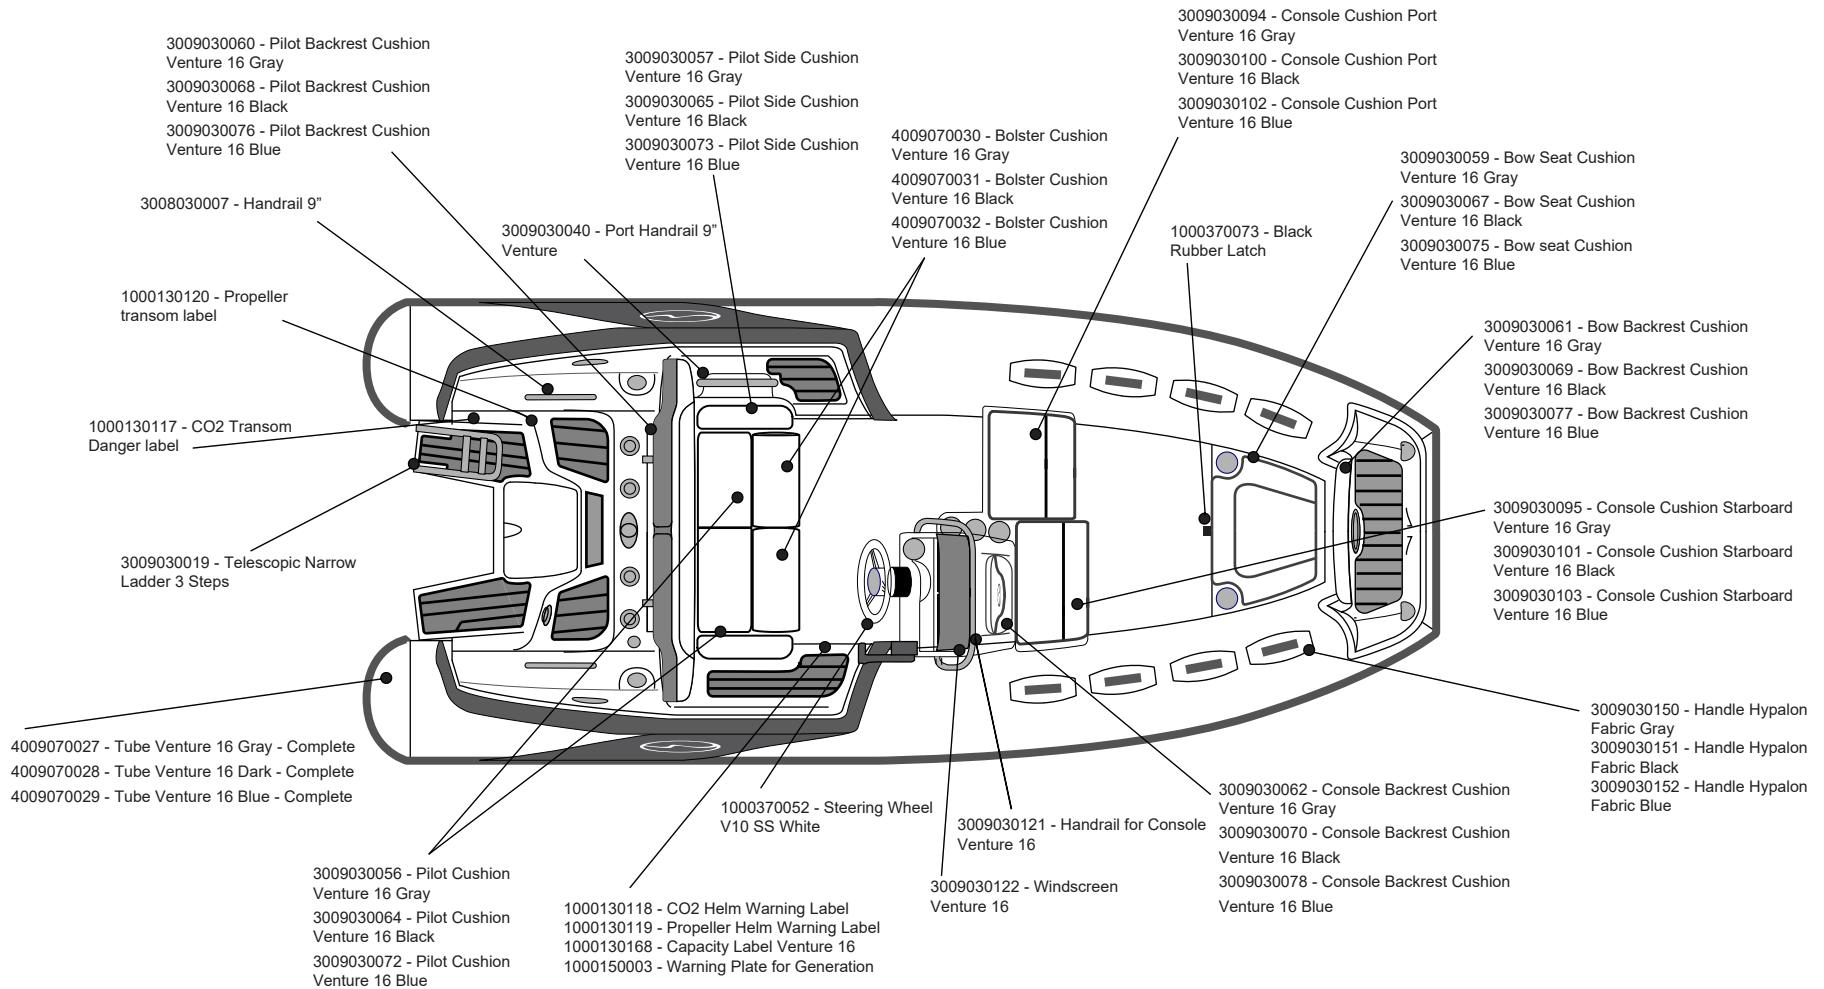

# VENTURE 16

WALKER BAY

3000030173 - Inflatable Repair Kit -  
Hypalon White

Components subject to change without notice.