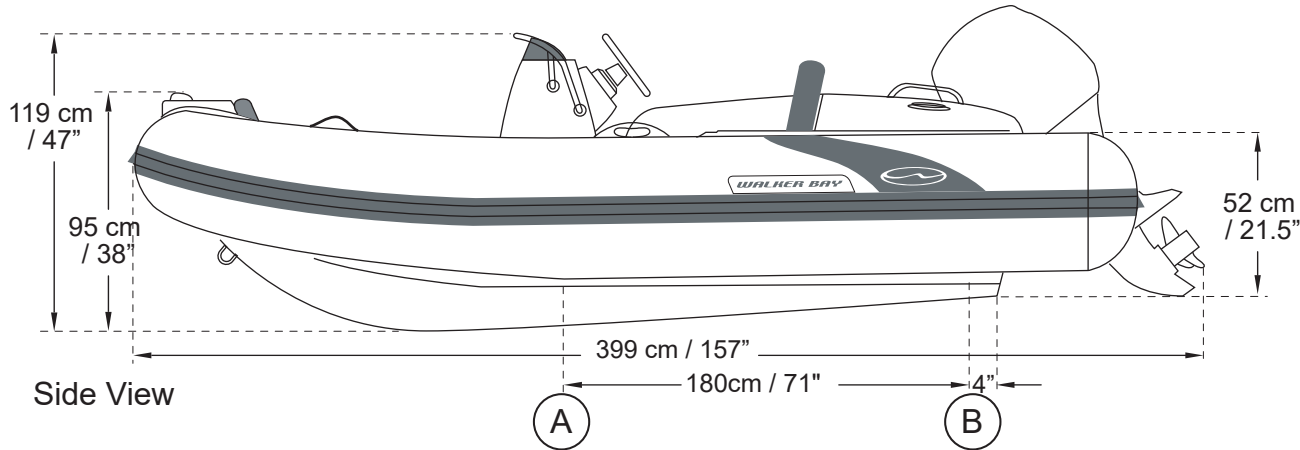

Generation 360

LIFTING POINTS & CHOCKS

Area Reinforced for Additional Lifting Point*.
*On 2017 Models only. Requires installation of Lifting Eye by Dealer.

Distance Between Lifting Points

92 cm / 36"

Top View