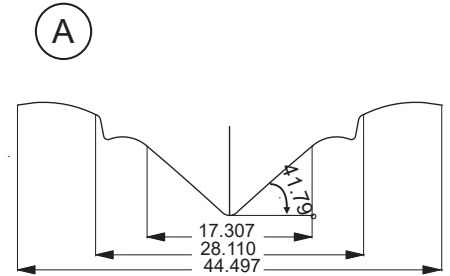

Generation 360

LIFTING POINTS & CHOCKS

Area Reinforced for Additional Lifting Point*.
*On 2017 Models only. Requires installation of Lifting Eye by Dealer.

Distance Between Lifting Points

92 cm / 36"

Top View