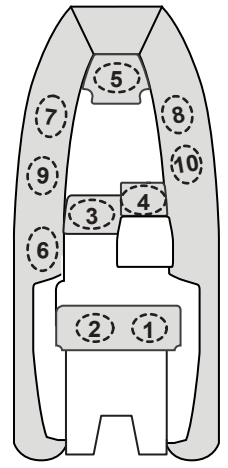

RECOMMENDED SEATING ARRANGEMENTS

⚠ WARNING

According to the American Boat and Yacht Council's standard H-28.5.1 recommended seating arrangement must be specified.

RISK OF FALLING OVERBOARD

Recommended seating positions are marked with this symbol: 

Generation 340 & 360

Generation 400

Generation 450

Generation 525

RECOMMENDED SEATING ARRANGEMENTS

⚠ WARNING

According to the American Boat and Yacht Council's standard H-28.5.1 recommended seating arrangement must be specified.

Generation LTE Console RIBs

Generation 10' LTE
(3 Seats)

Generation 10' LTE
(4 Seats)

Generation 11' LTE
(3 Seats)

Generation 11' LTE
(4 Seats)

Generation 12' LTE
(4 Seats)

Generation 12' LTE
(5 Seats)

Venture Console RIBs

Venture 13'
(4 seats)

Venture 13'
(5 seats)

Venture 14'
(4 seats)

Venture 14'
(5 seats)

Venture 16'
(4 seats)

Venture 16'
(5 seats)