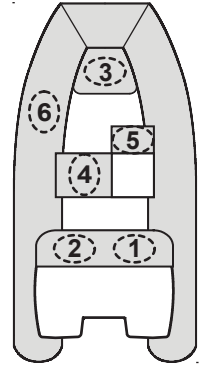

RISK OF FALLING OVERBOARD

Recommended seating positions are marked with this symbol: 

Add additional persons in the sequences of numbers shown.

Do not exceed maximum persons or weight capacity.

See Capacity Label located on boat's transom for maximum capacities.

Avoid sharp turns at high speeds. Sharp turns at high speeds may result in passengers falling overboard.

Distribute weight of persons and gear evenly throughout boat.

When sitting on inflatable tubes use hand holds provided on tubes.

Generation LTE Console RIBs

Generation 10' LTE
(3 Seats)

Generation 10' LTE
(4 Seats)

Generation 11' LTE
(3 Seats)

Generation 11' LTE
(4 Seats)

Generation 12' LTE
(4 Seats)

Generation 12' LTE
(5 Seats)

Venture Console RIBs

Venture 13'
(4 seats)

Venture 13'
(5 seats)

Venture 14'
(4 seats)

Venture 14'
(5 seats)

Venture 16'
(4 seats)

Venture 16'
(5 seats)