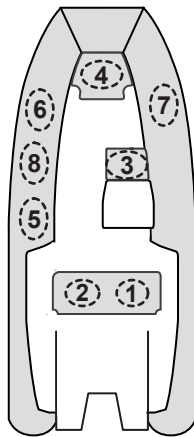

Generation 340 & 360

Generation 400

Generation 450

Generation 525

RECOMMENDED SEATING ARRANGEMENTS

⚠ WARNING

According to the American Boat and Yacht Council's standard H-28.5.1 recommended seating arrangement must be specified.

RISK OF FALLING OVERBOARD

Recommended seating positions are marked with this symbol: 

Add additional persons in the sequences of numbers shown.

Do not exceed maximum persons or weight capacity.

See Capacity Label located on boat's transom for maximum capacities.

Generation LTE Console RIBs

Generation 10' LTE
(3 Seats)

Generation 10' LTE
(4 Seats)

Generation 11' LTE
(3 Seats)

Generation 11' LTE
(4 Seats)

Generation 12' LTE
(4 Seats)

Generation 12' LTE
(5 Seats)

Venture Console RIBs

Venture 13'
(4 seats)

Venture 13'
(5 seats)

Venture 14'
(4 seats)

Venture 14'
(5 seats)

Venture 16'
(4 seats)

Venture 16'
(5 seats)