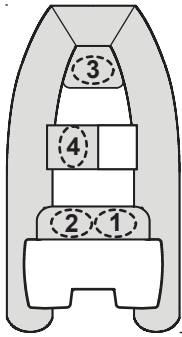

RISK OF FALLING OVERBOARD

Recommended seating positions are marked with this symbol: 

Add additional persons in the sequences of numbers shown.

Do not exceed maximum persons or weight capacity.

See Capacity Label located on boat's transom for maximum capacities.

Avoid sharp turns at high speeds. Sharp turns at high speeds may result in passengers falling overboard.

Distribute weight of persons and gear evenly throughout boat.

When sitting on inflatable tubes use hand holds provided on tubes.

Generation LTE Console RIBs

Generation 10' LTE
(3 Seats)

Generation 10' LTE
(4 Seats)

Generation 11' LTE
(3 Seats)

Generation 11' LTE
(4 Seats)

Generation 12' LTE
(4 Seats)

Generation 12' LTE
(5 Seats)

Venture Console RIBs

Venture 13'
(4 seats)

Venture 13'
(5 seats)

Venture 14'
(4 seats)

Venture 14'
(5 seats)

Venture 16'
(4 seats)

Venture 16'
(5 seats)