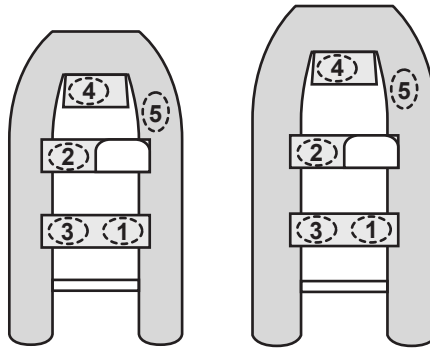

RECOMMENDED SEATING ARRANGEMENTS

⚠ WARNING

According to the American Boat and Yacht Council's standard H-28.5.1 recommended seating arrangement must be specified.

RISK OF FALLING OVERBOARD

Recommended seating positions are marked with this symbol: 

Add additional persons in the sequences of numbers shown.

Do not exceed maximum persons or weight capacity.

See Capacity Label located on boat's transom for maximum capacities.

Avoid sharp turns at high speeds. Sharp turns at high speeds may result in passengers falling overboard.

Distribute weight of persons and gear evenly throughout boat.

When sitting on inflatable tubes use hand holds provided on tubes.

Odyssey ST Console RIBs

Odyssey 325ST
Console

Odyssey 365ST
Console

Generation Console RIBs

Venture 13'
(4 seats)

Venture 13'
(5 seats)

Venture 14'
(4 seats)

Venture 14'
(5 seats)

Venture 16'
(4 seats)

Venture 16'
(5 seats)