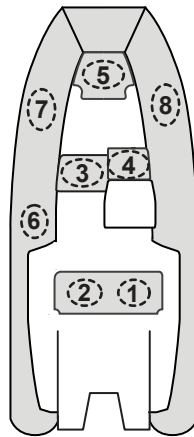

Generation 340 & 360

Generation 400

Generation 450

Generation 525

RECOMMENDED SEATING ARRANGEMENTS

⚠ WARNING

According to the American Boat and Yacht Council's standard H-28.5.1 recommended seating arrangement must be specified.

RISK OF FALLING OVERBOARD

Recommended seating positions are marked with this symbol: 

Add additional persons in the sequences of numbers shown.

Do not exceed maximum persons or weight capacity.

See Capacity Label located on boat's transom for maximum capacities.

Generation LTE Console RIBs

Generation 10' LTE
(3 Seats)

Generation 10' LTE
(4 Seats)

Generation 11' LTE
(3 Seats)

Generation 11' LTE
(4 Seats)

Generation 12' LTE
(4 Seats)

Generation 12' LTE
(5 Seats)

Venture Console RIBs

Venture 13'
(4 seats)

Venture 13'
(5 seats)

Venture 14'
(4 seats)

Venture 14'
(5 seats)

Venture 16'
(4 seats)

Venture 16'
(5 seats)