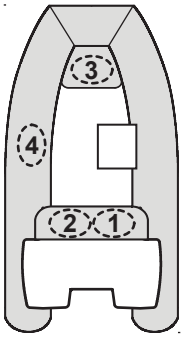

RECOMMENDED SEATING ARRANGEMENTS

⚠ WARNING

According to the American Boat and Yacht Council's standard H-28.5.1 recommended seating arrangement must be specified.

RISK OF FALLING OVERBOARD

Recommended seating positions are marked with this symbol:

Add additional persons in the sequences of numbers shown.

Do not exceed maximum persons or weight capacity.

See Capacity Label located on boat's transom for maximum capacities.

Avoid sharp turns at high speeds. Sharp turns at high speeds may result in passengers falling overboard.

Distribute weight of persons and gear evenly throughout boat.

When sitting on inflatable tubes use hand holds provided on tubes.

Generation LTE Console RIBs

Generation 10' LTE
(3 Seats)