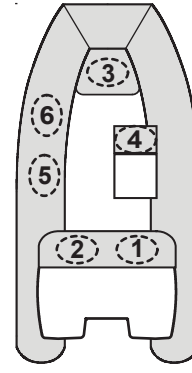

RISK OF FALLING OVERBOARD

Recommended seating positions are marked with this symbol: 

Add additional persons in the sequences of numbers shown.

Do not exceed maximum persons or weight capacity.

See Capacity Label located on boat's transom for maximum capacities.

Avoid sharp turns at high speeds. Sharp turns at high speeds may result in passengers falling overboard.

Distribute weight of persons and gear evenly throughout boat.

When sitting on inflatable tubes use hand holds provided on tubes.

Generation LTE Console RIBs

Generation 10' LTE
(3 Seats)

Generation 10' LTE
(4 Seats)

Generation 11' LTE
(3 Seats)

Generation 11' LTE
(4 Seats)

Generation 12' LTE
(4 Seats)

Generation 12' LTE
(5 Seats)

Venture Console RIBs

Venture 13'
(4 seats)

Venture 13'
(5 seats)

Venture 14'
(4 seats)

Venture 14'
(5 seats)

Venture 16'
(4 seats)

Venture 16'
(5 seats)