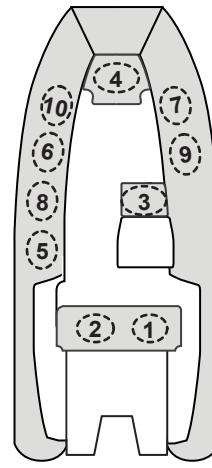

RECOMMENDED SEATING ARRANGEMENTS

⚠ WARNING

According to the American Boat and Yacht Council's standard H-28.5.1 recommended seating arrangement must be specified.

RISK OF FALLING OVERBOARD

Recommended seating positions are marked with this symbol: 

Generation 340 & 360

Generation 400

Generation 450

Generation 525

RECOMMENDED SEATING ARRANGEMENTS

⚠ WARNING

According to the American Boat and Yacht Council's standard H-28.5.1 recommended seating arrangement must be specified.

Generation LTE Console RIBs

Generation 10' LTE
(3 Seats)

Generation 10' LTE
(4 Seats)

Generation 11' LTE
(3 Seats)

Generation 11' LTE
(4 Seats)

Generation 12' LTE
(4 Seats)

Generation 12' LTE
(5 Seats)

Venture Console RIBs

Venture 13'
(4 seats)

Venture 13'
(5 seats)

Venture 14'
(4 seats)

Venture 14'
(5 seats)

Venture 16'
(4 seats)

Venture 16'
(5 seats)