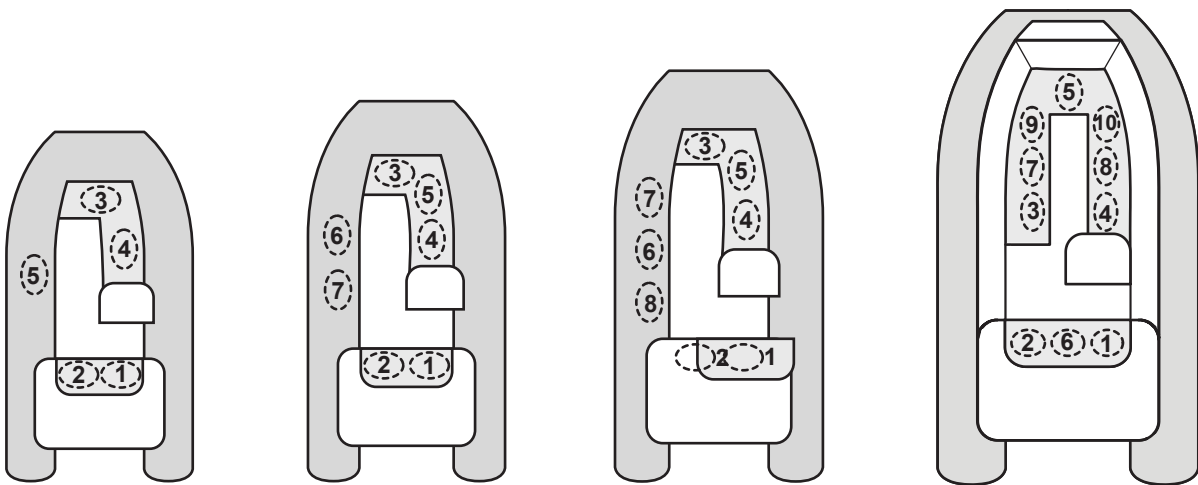

RECOMMENDED SEATING ARRANGEMENTS

⚠ WARNING

According to the American Boat and Yacht Council's standard H-28.5.1 recommended seating arrangement must be specified.

RISK OF FALLING OVERBOARD

Recommended seating positions are marked with this symbol: 

Add additional persons in the sequences of numbers shown.

Do not exceed maximum persons or weight capacity.

See Capacity Label located on boat's transom for maximum capacities.

Avoid sharp turns at high speeds. Sharp turns at high speeds may result in passengers falling overboard.

Distribute weight of persons and gear evenly throughout boat.

When sitting on inflatable tubes use hand holds provided on tubes.

Odyssey ST Console RIBs

Odyssey 325ST
Console

Odyssey 365ST
Console

Generation Console RIBs

Generation 340 & 360

Generation 400

Generation 450

Generation 525

RECOMMENDED SEATING ARRANGEMENTS

⚠ WARNING

According to the American Boat and Yacht Council's standard H-28.5.1 recommended seating arrangement must be specified.