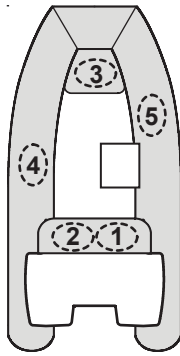

RISK OF FALLING OVERBOARD

Recommended seating positions are marked with this symbol: 

Add additional persons in the sequences of numbers shown.

Do not exceed maximum persons or weight capacity.

See Capacity Label located on boat's transom for maximum capacities.

Avoid sharp turns at high speeds. Sharp turns at high speeds may result in passengers falling overboard.

Distribute weight of persons and gear evenly throughout boat.

When sitting on inflatable tubes use hand holds provided on tubes.

Generation LTE Console RIBs

Generation 10' LTE
(3 Seats)

Generation 10' LTE
(4 Seats)

Generation 11' LTE
(3 Seats)

Generation 11' LTE
(4 Seats)

Generation 12' LTE
(4 Seats)

Generation 12' LTE
(5 Seats)

Venture Console RIBs

Venture 13'
(4 seats)

Venture 13'
(5 seats)

Venture 14'
(4 seats)

Venture 14'
(5 seats)

Venture 16'
(4 seats)

Venture 16'
(5 seats)