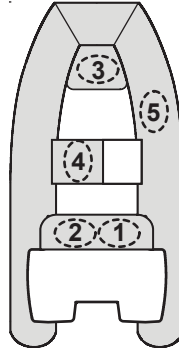

RISK OF FALLING OVERBOARD

Recommended seating positions are marked with this symbol: 

Add additional persons in the sequences of numbers shown.

Do not exceed maximum persons or weight capacity.

See Capacity Label located on boat's transom for maximum capacities.

Avoid sharp turns at high speeds. Sharp turns at high speeds may result in passengers falling overboard.

Distribute weight of persons and gear evenly throughout boat.

When sitting on inflatable tubes use hand holds provided on tubes.

Generation LTE Console RIBs

Generation 10' LTE
(3 Seats)

Generation 10' LTE
(4 Seats)

Generation 11' LTE
(3 Seats)

Generation 11' LTE
(4 Seats)

Generation 12' LTE
(4 Seats)

Generation 12' LTE
(5 Seats)

Venture Console RIBs

Venture 13'
(4 seats)

Venture 13'
(5 seats)

Venture 14'
(4 seats)

Venture 14'
(5 seats)

Venture 16'
(4 seats)

Venture 16'
(5 seats)