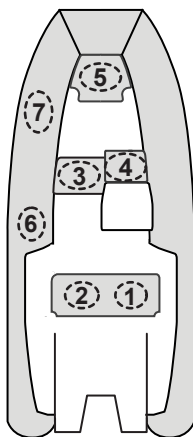

Add additional persons in the sequences of numbers shown.

Do not exceed maximum persons or weight capacity.

See Capacity Label located on boat's transom for maximum capacities.

Avoid sharp turns at high speeds. Sharp turns at high speeds may result in passengers falling overboard.

RISK OF FALLING OVERBOARD

Recommended seating positions are marked with this symbol: 

Add additional persons in the sequences of numbers shown.

Do not exceed maximum persons or weight capacity.

See Capacity Label located on boat's transom for maximum capacities.

Generation LTE Console RIBs

Generation 10' LTE
(3 Seats)

Generation 10' LTE
(4 Seats)

Generation 11' LTE
(3 Seats)

Generation 11' LTE
(4 Seats)

Generation 12' LTE
(4 Seats)

Generation 12' LTE
(5 Seats)

Venture Console RIBs

Venture 13'
(4 seats)

Venture 13'
(5 seats)

Venture 14'
(4 seats)

Venture 14'
(5 seats)

Venture 16'
(4 seats)

Venture 16'
(5 seats)