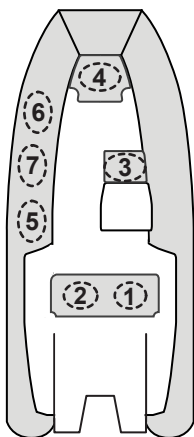

Generation 340 & 360

Generation 400

Generation 450

Generation 525

RECOMMENDED SEATING ARRANGEMENTS

⚠ WARNING

According to the American Boat and Yacht Council's standard H-28.5.1 recommended seating arrangement must be specified.

RISK OF FALLING OVERBOARD

Recommended seating positions are marked with this symbol: 

Add additional persons in the sequences of numbers shown.

Do not exceed maximum persons or weight capacity.

See Capacity Label located on boat's transom for maximum capacities.

Generation LTE Console RIBs

Generation 10' LTE
(3 Seats)

Generation 10' LTE
(4 Seats)

Generation 11' LTE
(3 Seats)

Generation 11' LTE
(4 Seats)

Generation 12' LTE
(4 Seats)

Generation 12' LTE
(5 Seats)

Venture Console RIBs

Venture 13'
(4 seats)

Venture 13'
(5 seats)

Venture 14'
(4 seats)

Venture 14'
(5 seats)

Venture 16'
(4 seats)

Venture 16'
(5 seats)