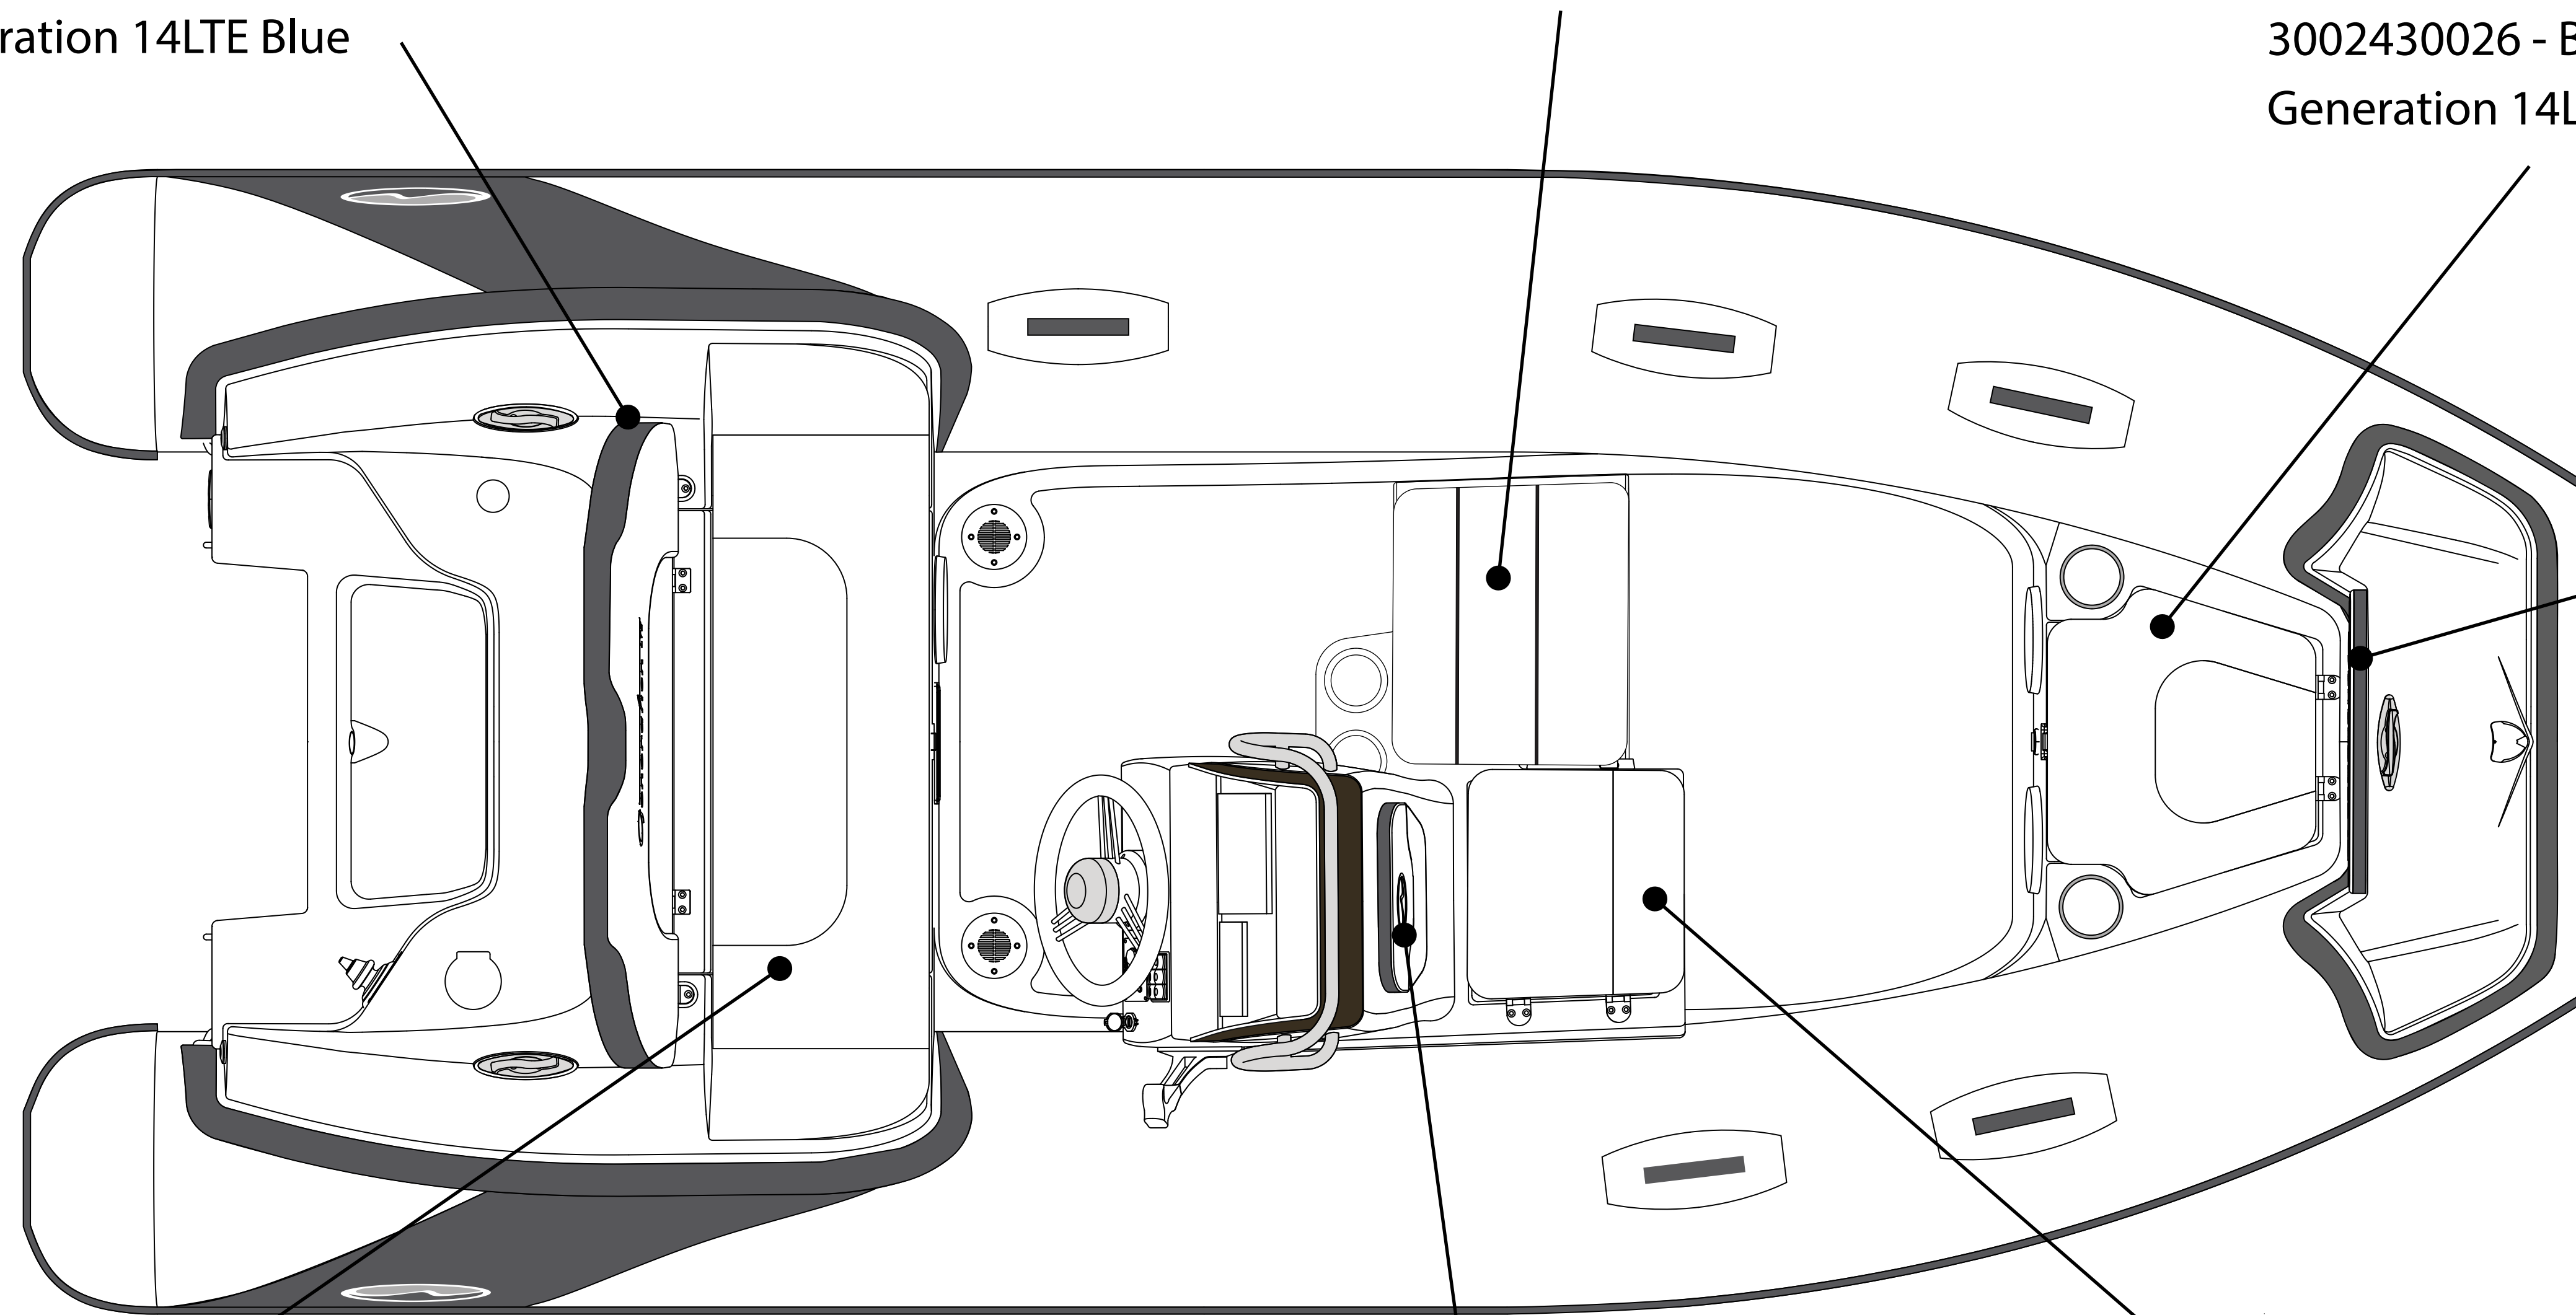

GENERATION 14LTE

3002430014 - Pilot Backrest Cushion
 Generation 14LTE Grey
 3002430019 - Pilot Backrest Cushion
 Generation 14LTE Black
 3002430024 - Pilot Backrest Cushion
 Generation 14LTE Blue

3002430033 - Console Cushion Port Side
 Generation 14LTE Grey
 3002430034 - Console Cushion Port Side
 Generation 14LTE Black
 3002430035 - Console Cushion Port Side
 Generation 14LTE Blue

3002430016 - Bow Seat Cushion
 Generation 14LTE Grey
 3002430021 - Bow Seat Cushion
 Generation 14LTE Black
 3002430026 - Bow Seat Cushion
 Generation 14LTE Blue

3002330225 - Bow Backrest Cushion
 Generation 14LTE Grey
 3002330239 - Bow Backrest Cushion
 Generation 14LTE Black
 3002330245 - Bow Backrest Cushion
 Generation 14LTE Blue

3002430015 - Pilot Seat Cushion
 Generation 14LTE Grey
 3002430020 - Pilot Seat Cushion
 Generation 14LTE Black
 3002430025 - Pilot Seat Cushion
 Generation 14LTE Blue

3002330224 - Console Backrest Cushion
 Generation 14LTE Grey
 3002330238 - Console Backrest Cushion
 Generation 14LTE Black
 3002330244 - Console Backrest Cushion
 Generation 14LTE Blue