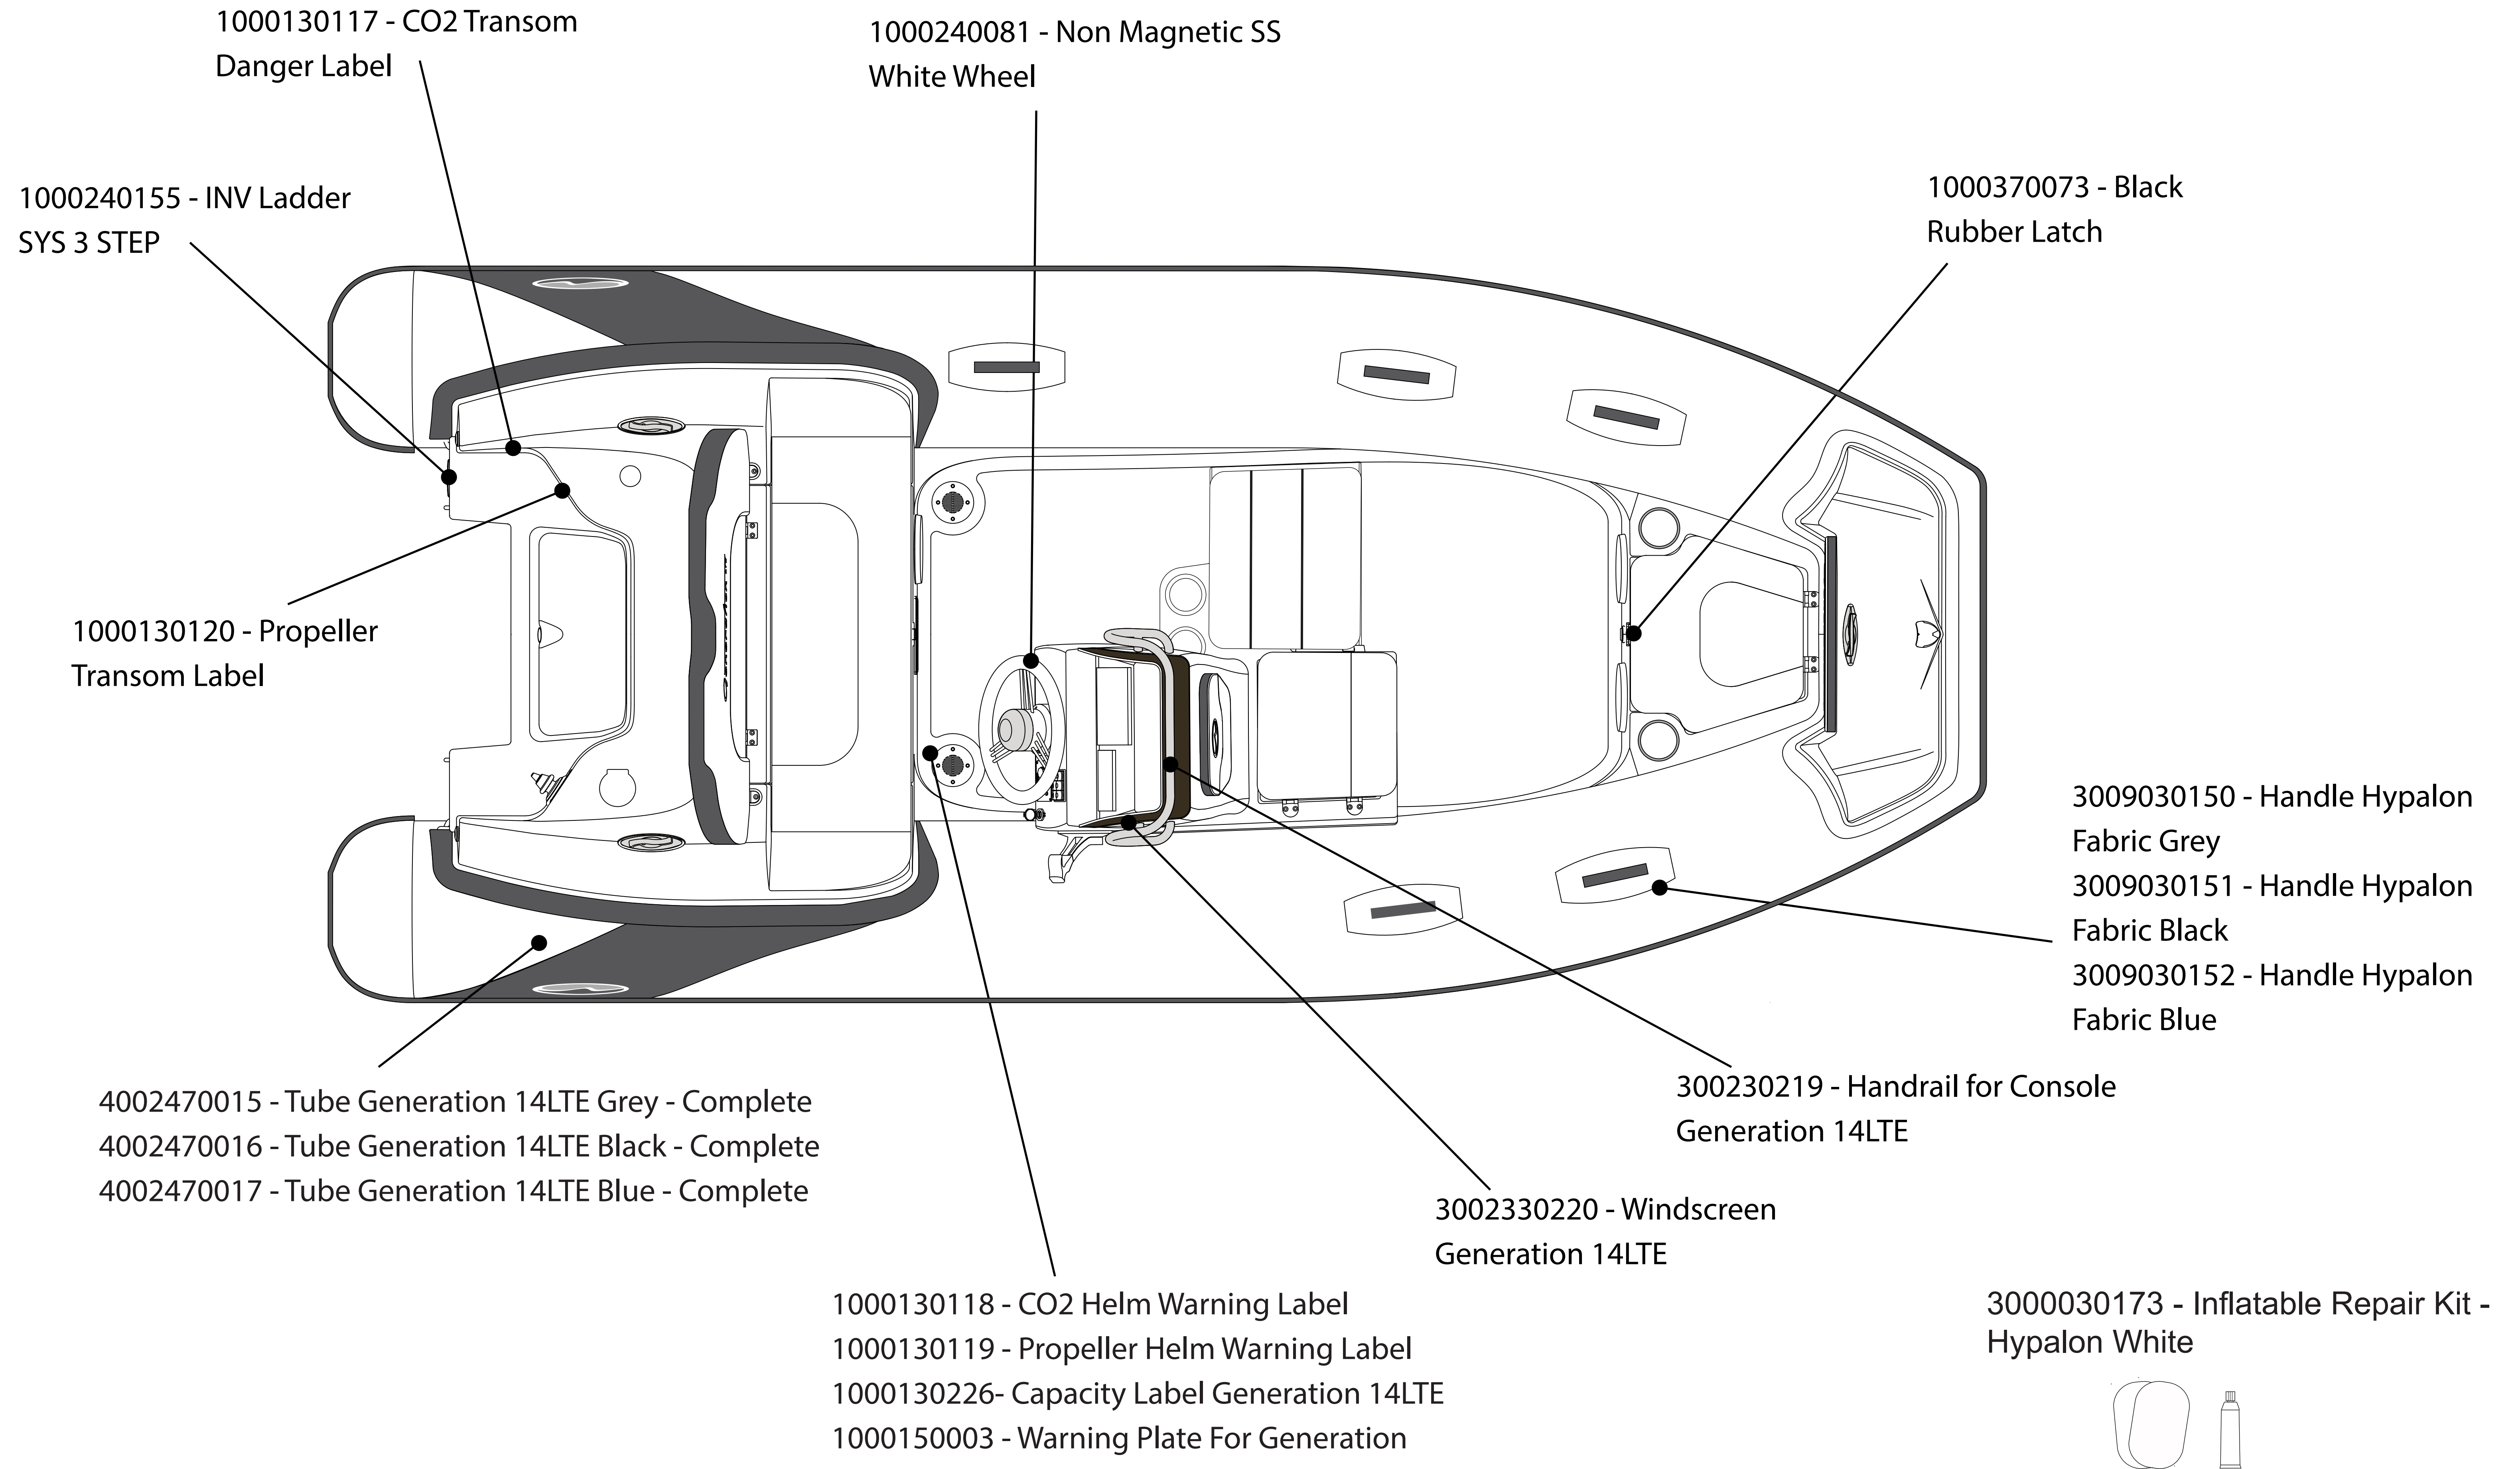

GENERATION 14LTE

Components subject to change without notice