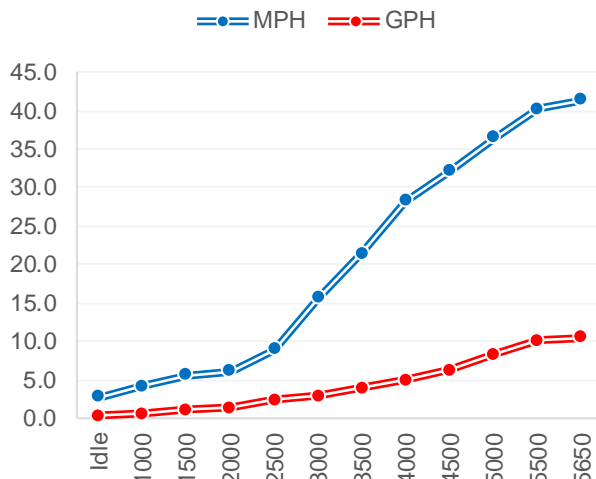

Performance Data

RPM	MPH	GPH	MPG
Idle	2.80	0.32	8.78
1000	4.20	0.60	7.00
1500	5.60	1.10	5.12
2000	6.10	1.40	4.36
2500	8.90	2.40	3.71
3000	15.60	2.85	5.47
3500	21.40	3.90	5.49
4000	28.20	4.95	5.68
4500	32.10	6.25	5.14
5000	36.50	8.30	4.40
5500	40.20	10.10	3.98
5650	41.4	10.5	3.95

Accel 0-20 MPH

Time to Plane

4.58 Secs.

Boat

Boat Manufacture	Walker Bay
Website	www.walkerbay.com
Model	Generation 525
Length	17' 2"
Beam	8' 4"
Dry Weight (lbs)	1160
Max HP	115
Fuel Cap. (gal)	32

Engine

Single